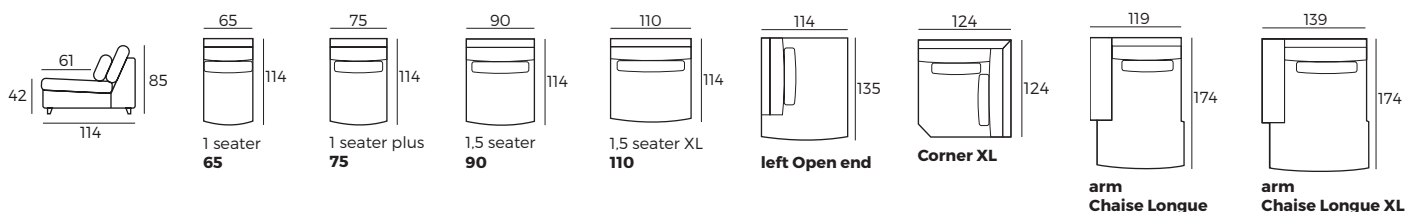

* Leather upholstery may require more stitches than fabric upholstery.

2. Armrest

BURROW
W 29 x D 114 x H 51

EIRA
W 25 x D 114 x H 51

STYLE
W 14 x D 114 x H 58

SPLIT
W 29 x D 114 x H 51

*Not suitable for Chaise Longue

3. Multicolour option

4. Legs

IMPORTANT:

Upholstered furniture is handmade using soft materials, therefore measurements can vary in all modules by up to **+/-2 cm**.
Modules and combinations shown in 2D drawings are left-sided. Modules and combinations can be mirrored from left to right.

Modules (Measurements with BURROW armrest)

Scale 1:100

BURROW

Modules (Measurements with BURROW armrest)

Scale 1:100

Modules with armrest (Measurements with BURROW armrest)

Combinations (Measurements with BURROW armrest)