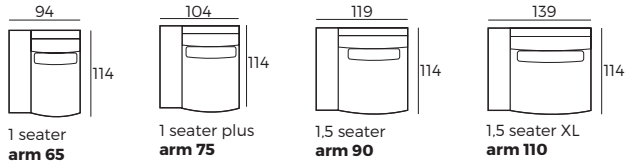

3. Multicolour option

4. Legs

IMPORTANT:

Upholstered furniture is handmade using soft materials, therefore measurements can vary in all modules by up to **+/-2 cm**.
Modules and combinations shown in 2D drawings are left-sided. Modules and combinations can be mirrored from left to right.

Modules (Measurements with BURROW armrest)

Scale 1:100

BURROW

Modules (Measurements with BURROW armrest)

Scale 1:100

Modules with armrest (Measurements with BURROW armrest)

Combinations (Measurements with BURROW armrest)