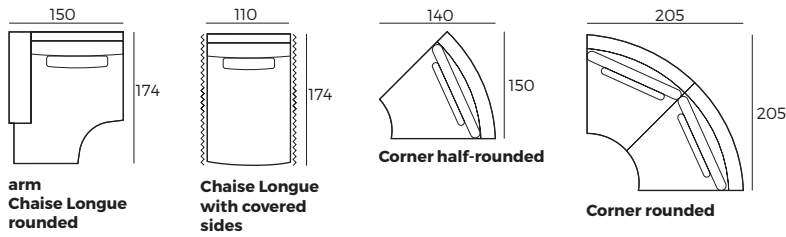

* Leather upholstery may require more stitches than fabric upholstery.

2. Armrest

BURROW
W 29 x D 114 x H 51

EIRA
W 25 x D 114 x H 51

STYLE
W 14 x D 114 x H 58

SPLIT
W 29 x D 114 x H 51

*Not suitable for Chaise Longue

3. Multicolour option

4. Legs

IMPORTANT:

Upholstered furniture is handmade using soft materials, therefore measurements can vary in all modules by up to **+/-2 cm**.
Modules and combinations shown in 2D drawings are left-sided. Modules and combinations can be mirrored from left to right.

Modules (Measurements with BURROW armrest)

Scale 1:100

BURROW

Modules (Measurements with BURROW armrest)

Scale 1:100

Modules with armrest (Measurements with BURROW armrest)

Combinations (Measurements with BURROW armrest)