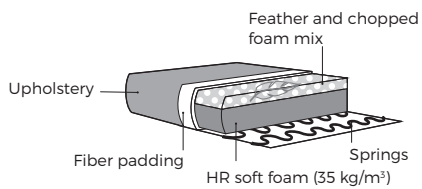

BURROW

Comfort

Deco cushion

1. Upholstery

* Leather upholstery may require more stitches than fabric upholstery.

2. Armrest

*Not suitable for Chaise Longue

3. Multicolour option

4. Legs

IMPORTANT:

Upholstered furniture is handmade using soft materials, therefore measurements can vary in all modules by up to **+/-2 cm**.
Modules and combinations shown in 2D drawings are left-sided. Modules and combinations can be mirrored from left to right.

Modules (Measurements with BURROW armrest)

Scale 1:100