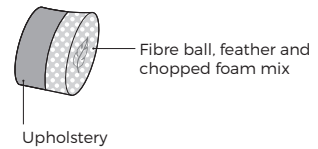

BURROW

VILMERS

BURROW

Comfort

Deco cushion

1. Upholstery

Leather*

Fabric

* Leather upholstery may require more stitches than fabric upholstery.

2. Armrest

BURROW
W 29 x D 114 x H 51

EIRA
W 25 x D 114 x H 51

STYLE
W 14 x D 114 x H 58

SPLIT
W 29 x D 114 x H 51

*Not suitable for Chaise Longue

3. Multicolour option

4. Legs

IMPORTANT:

Upholstered furniture is handmade using soft materials, therefore measurements can vary in all modules by up to **+/-2 cm**.
Modules and combinations shown in 2D drawings are left-sided. Modules and combinations can be mirrored from left to right.