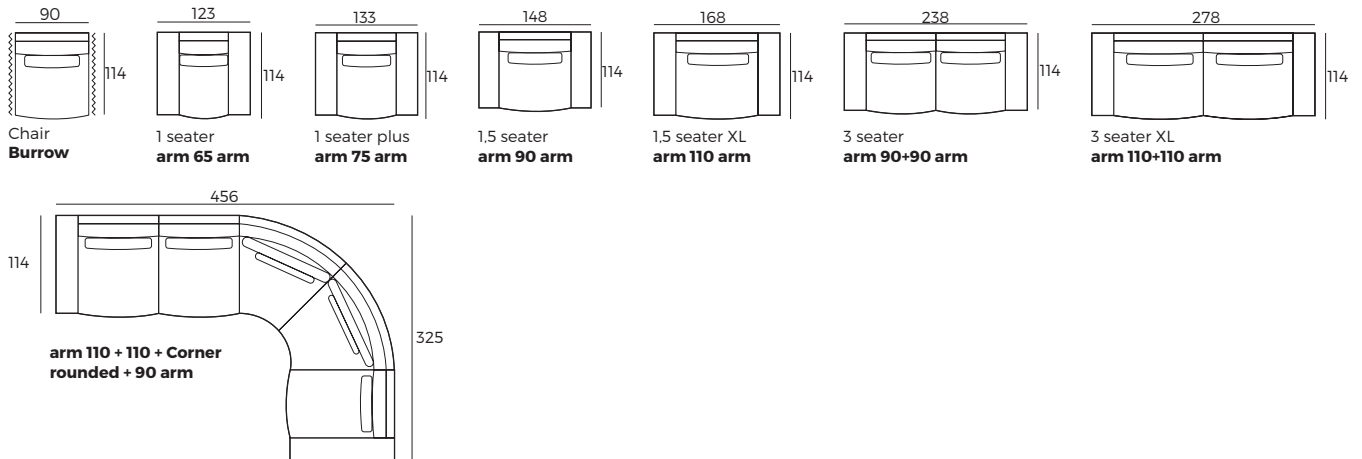

3. Multicolour option

4. Legs

IMPORTANT:

Upholstered furniture is handmade using soft materials, therefore measurements can vary in all modules by up to **+/-2 cm**.
Modules and combinations shown in 2D drawings are left-sided. Modules and combinations can be mirrored from left to right.

Modules (Measurements with BURROW armrest)

Scale 1:100

BURROW

Modules (Measurements with BURROW armrest)

Scale 1:100

Modules with armrest (Measurements with BURROW armrest)

Combinations (Measurements with BURROW armrest)