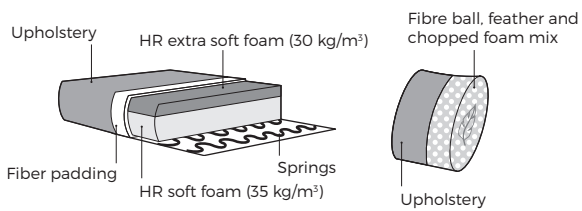

FERN

VILMERS

FERN

Comfort

1. Upholstery

2. Legs

IMPORTANT:

Upholstered furniture is handmade using soft materials, therefore measurements can vary in all modules by up to **+/-2 cm**.
 Modules and combinations shown in 2D drawings are left-sided. Modules and combinations can be mirrored from left to right.
 For an additional fee, the sides of each seater module can be covered in fabric.

Modules

Scale 1:100

Modules with armrest

Combination

FERN

Combination

Scale 1:100

arm 150 +
Chaise Longue XL
arm