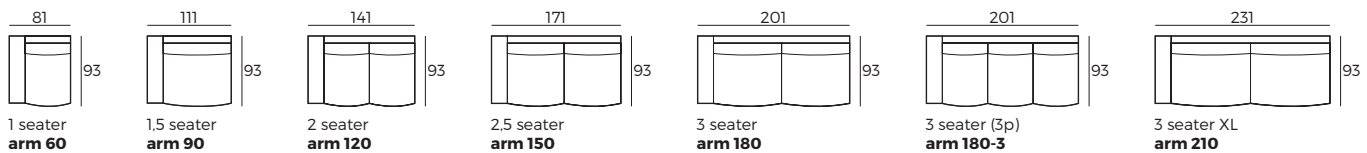

FERN

VILMERS

FERN

Comfort

1. Upholstery

2. Legs

IMPORTANT:

Upholstered furniture is handmade using soft materials, therefore measurements can vary in all modules by up to **+/-2 cm**.
 Modules and combinations shown in 2D drawings are left-sided. Modules and combinations can be mirrored from left to right.
 For an additional fee, the sides of each seater module can be covered in fabric.

Modules

Scale 1:100

Modules with armrest

Combination

FERN

Combination

Scale 1:100

arm 150 +
Chaise Longue XL
arm