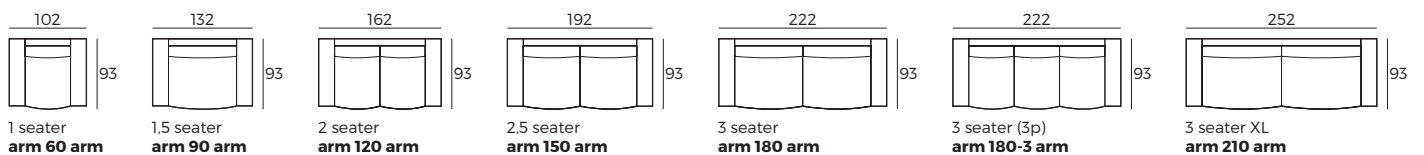

FERN

VILMERS

FERN

Comfort

1. Upholstery

2. Legs

IMPORTANT:

Upholstered furniture is handmade using soft materials, therefore measurements can vary in all modules by up to **+/-2 cm**.
 Modules and combinations shown in 2D drawings are left-sided. Modules and combinations can be mirrored from left to right.
 For an additional fee, the sides of each seater module can be covered in fabric.

Modules

Scale 1:100

Modules with armrest

Combination

FERN

Combination

Scale 1:100

arm 150 +
Chaise Longue XL
arm