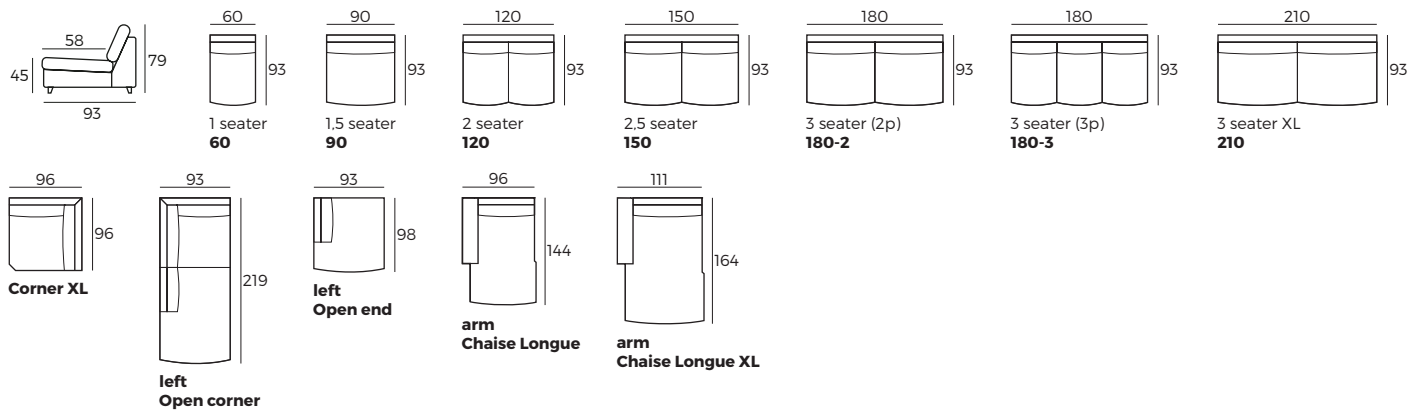

FERN

VILMERS

FERN

Comfort

1. Upholstery

2. Legs

IMPORTANT:

Upholstered furniture is handmade using soft materials, therefore measurements can vary in all modules by up to **+/-2 cm**.
 Modules and combinations shown in 2D drawings are left-sided. Modules and combinations can be mirrored from left to right.
 For an additional fee, the sides of each seater module can be covered in fabric.

Modules

Scale 1:100

Modules with armrest

Combination

FERN

Combination

Scale 1:100

arm 150 +
Chaise Longue XL
arm

Accessories

Scale 1:100

Footstool
90x60