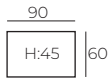

Accessories

Scale 1:100

Footstool
90x60