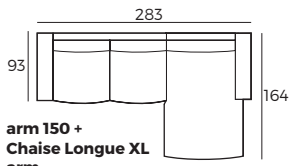

FERN

VILMERS

FERN

Comfort

1. Upholstery

2. Legs

IMPORTANT:

Upholstered furniture is handmade using soft materials, therefore measurements can vary in all modules by up to **+/-2 cm**.
 Modules and combinations shown in 2D drawings are left-sided. Modules and combinations can be mirrored from left to right.
 For an additional fee, the sides of each seater module can be covered in fabric.

Modules

Scale 1:100

Modules with armrest

Combination

FERN

Combination

Scale 1:100

arm 150 +
Chaise Longue XL
arm