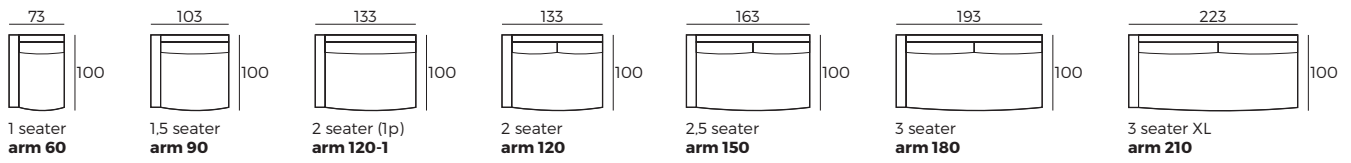

Upholstered furniture is handmade using soft materials, therefore measurements can vary in all modules by up to **+/-2 cm**.
Parts and sets shown in 2D drawings are left-sided. Parts and sets can be mirrored from left to right.

Modules

Scale 1:100

GOYA

Modules with armrest

Scale 1:100

Combinations

Accessories