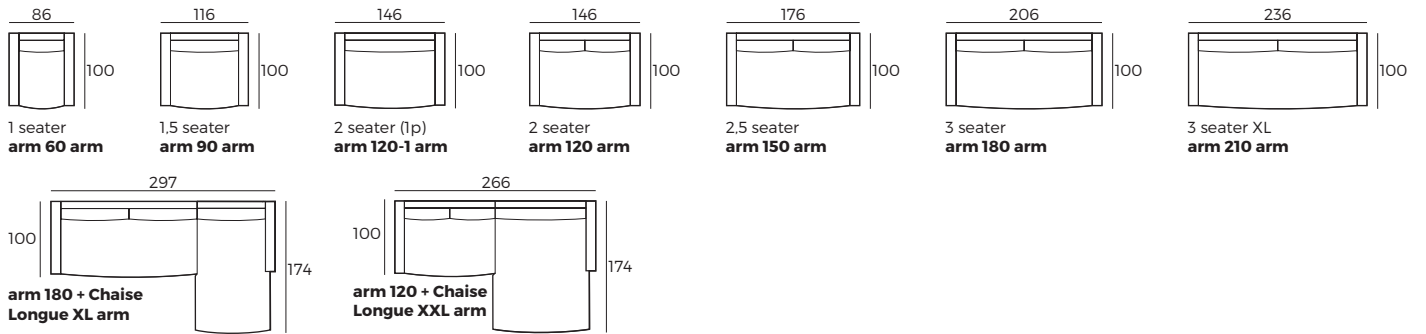

Upholstered furniture is handmade using soft materials, therefore measurements can vary in all modules by up to **+/-2 cm**.
Parts and sets shown in 2D drawings are left-sided. Parts and sets can be mirrored from left to right.

Modules

Scale 1:100

GOYA

Modules with armrest

Scale 1:100

Combinations

Accessories