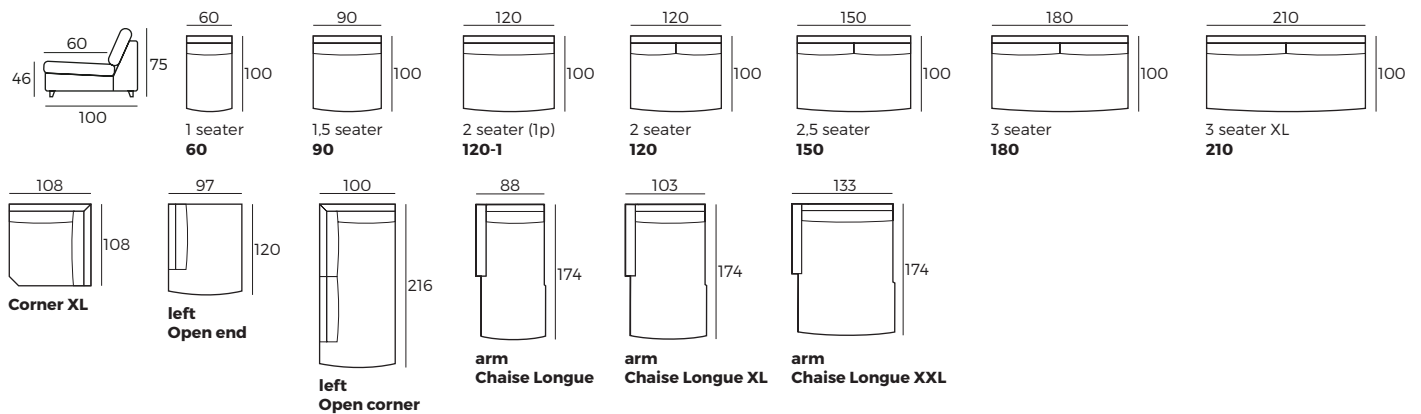

GOYA

VILMERS

GOYA

Comfort

1. Upholstery

* Leather upholstery may require more stitches than fabric upholstery.

2. Legs

IMPORTANT:

Upholstered furniture is handmade using soft materials, therefore measurements can vary in all modules by up to **+/-2 cm**.
Parts and sets shown in 2D drawings are left-sided. Parts and sets can be mirrored from left to right.

Modules

Scale 1:100

GOYA

Modules with armrest

Scale 1:100

Combinations

Accessories