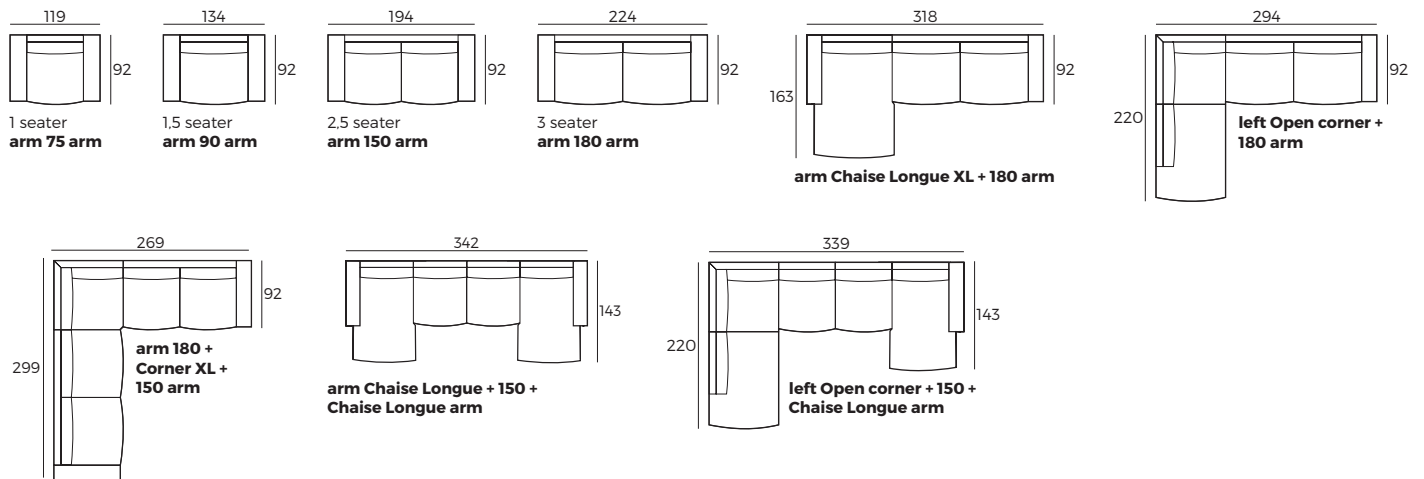

HANNA

VILMERS

HANNA

Comfort

1. Upholstery

2. Legs

IMPORTANT:

Upholstered furniture is handmade using soft materials, therefore measurements can vary in all modules by up to **+/-2 cm**.
Modules and combinations shown in 2D drawings are left-sided. Modules and combinations can be mirrored from left to right.

Modules

Scale 1:100

Modules with armrest

HANNA

Combinations

Scale 1:100

Accessories