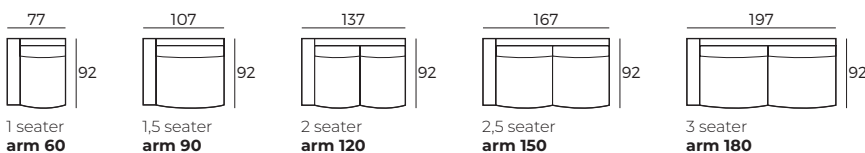

Upholstered furniture is handmade using soft materials, therefore measurements can vary in all modules by up to **+/-2 cm**.
 Modules and combinations shown in 2D drawings are left-sided. Modules and combinations can be mirrored from left to right.
 For an additional fee, the sides of each seater module can be covered in fabric.

Modules

Scale 1:100

arm
Chaise Longue

Modules with armrest

LAVINA

Combinations

Scale 1:100

Accessories