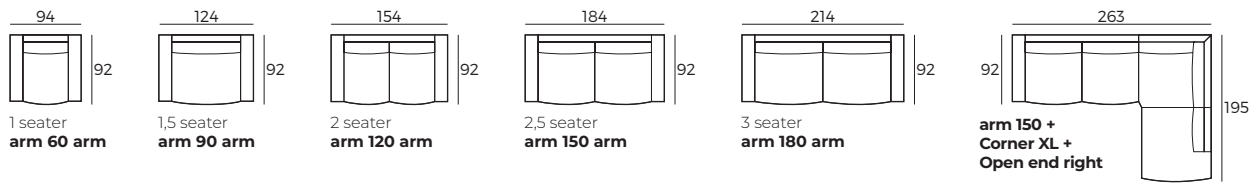

Upholstered furniture is handmade using soft materials, therefore measurements can vary in all modules by up to **+/-2 cm**.
 Modules and combinations shown in 2D drawings are left-sided. Modules and combinations can be mirrored from left to right.
 For an additional fee, the sides of each seater module can be covered in fabric.

Modules

Scale 1:100

arm
Chaise Longue

Modules with armrest

LAVINA

Combinations

Scale 1:100

Accessories