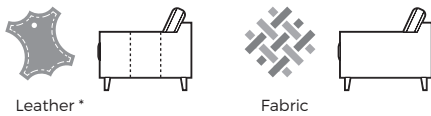

LIVE

VILMERS

LIVE

Comfort

1. Upholstery

* Leather upholstery may require more stitches than fabric upholstery.

2. Headrest & seat type

* Measurements for fully opened mechanism.

- 1 Manual ↗ / Electrical ⏻
- 2 Electrical ⏻

3. Multicolour Option

4. Legs

IMPORTANT:

Upholstered furniture is handmade using soft materials, therefore measurements can vary in all modules by up to **+/-2 cm**.
Modules and combinations shown in 2D drawings are left-sided. Modules and combinations can be mirrored from left to right.