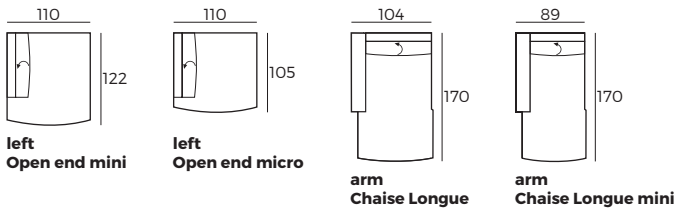

- 1 Manual ↗ / Electrical ⏻
- 2 Electrical ⏻

3. Multicolour Option

4. Legs

IMPORTANT:

Upholstered furniture is handmade using soft materials, therefore measurements can vary in all modules by up to **+/-2 cm**.
Modules and combinations shown in 2D drawings are left-sided. Modules and combinations can be mirrored from left to right.

Modules

Scale 1:100

Modules

Modules with armrest

Combinations

Accessories

› - manual; Ⓐ - electrical *F - single electric function; *D - double electric function