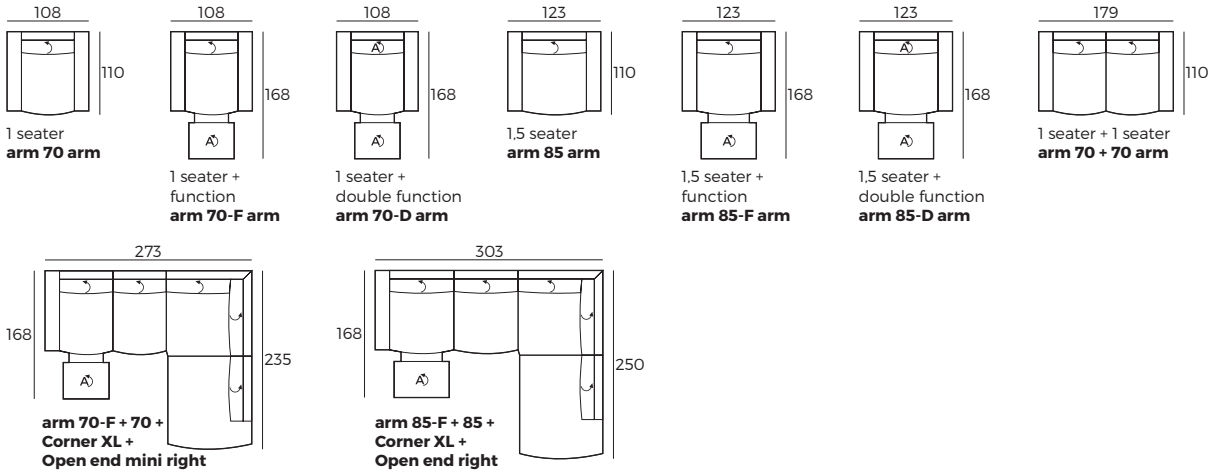

- 1 Manual ↗ / Electrical ⏻
- 2 Electrical ⏻

3. Multicolour Option

4. Legs

IMPORTANT:

Upholstered furniture is handmade using soft materials, therefore measurements can vary in all modules by up to **+/-2 cm**.
Modules and combinations shown in 2D drawings are left-sided. Modules and combinations can be mirrored from left to right.

Modules

Scale 1:100

Modules

Modules with armrest

Combinations

Accessories

› - manual; Ⓐ - electrical *F - single electric function; *D - double electric function