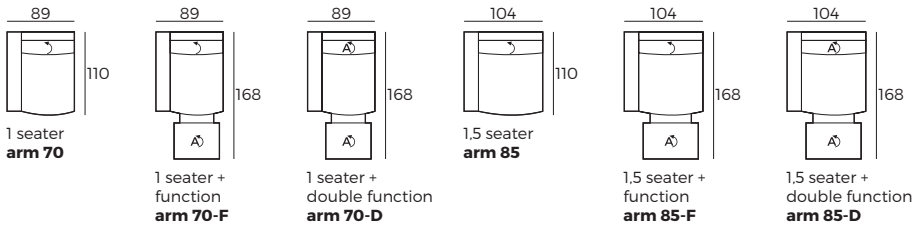

- 1 Manual ↗ / Electrical ⏻
- 2 Electrical ⏻

3. Multicolour Option

4. Legs

IMPORTANT:

Upholstered furniture is handmade using soft materials, therefore measurements can vary in all modules by up to **+/-2 cm**.
Modules and combinations shown in 2D drawings are left-sided. Modules and combinations can be mirrored from left to right.

Modules

Scale 1:100

Modules

Modules with armrest

Combinations

Accessories

› - manual; Ⓐ - electrical *F - single electric function; *D - double electric function