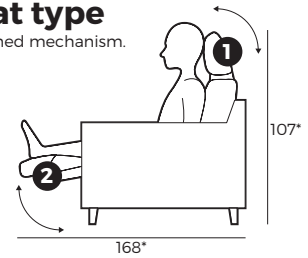

LIVE

VILMERS

LIVE

Comfort

1. Upholstery

* Leather upholstery may require more stitches than fabric upholstery.

2. Headrest & seat type

* Measurements for fully opened mechanism.

- 1 Manual ↗ / Electrical ⏻
- 2 Electrical ⏻

3. Multicolour Option

4. Legs

IMPORTANT:

Upholstered furniture is handmade using soft materials, therefore measurements can vary in all modules by up to **+/-2 cm**.
Modules and combinations shown in 2D drawings are left-sided. Modules and combinations can be mirrored from left to right.