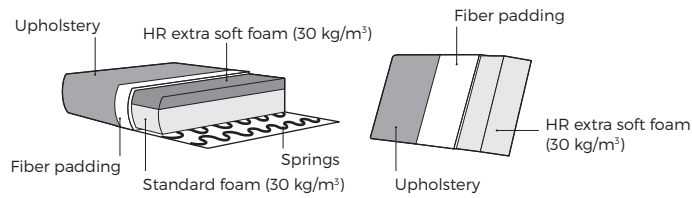

LIVE

VILMERS

LIVE

Comfort

1. Upholstery

* Leather upholstery may require more stitches than fabric upholstery.

2. Headrest & seat type

* Measurements for fully opened mechanism.

- 1 Manual ↗ / Electrical ⏻
- 2 Electrical ⏻

3. Multicolour Option

4. Legs

IMPORTANT:

Upholstered furniture is handmade using soft materials, therefore measurements can vary in all modules by up to **+/-2 cm**.
Modules and combinations shown in 2D drawings are left-sided. Modules and combinations can be mirrored from left to right.

Modules

Scale 1:100

Modules

Modules with armrest

Combinations

Accessories

› - manual; Ⓐ - electrical *F - single electric function; *D - double electric function