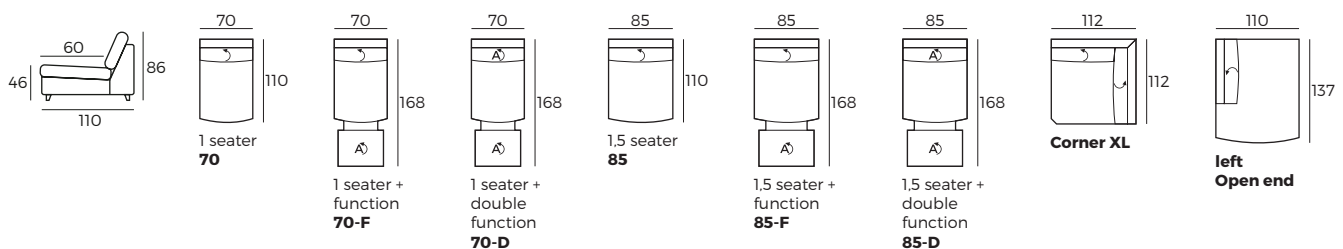

- 1 Manual ↗ / Electrical ⏻
- 2 Electrical ⏻

3. Multicolour Option

4. Legs

IMPORTANT:

Upholstered furniture is handmade using soft materials, therefore measurements can vary in all modules by up to **+/-2 cm**.
Modules and combinations shown in 2D drawings are left-sided. Modules and combinations can be mirrored from left to right.

Modules

Scale 1:100

Modules

Modules with armrest

Combinations

Accessories

› - manual; Ⓐ - electrical *F - single electric function; *D - double electric function