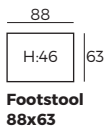

- 1 Manual ↗ / Electrical ⏻
- 2 Electrical ⏻

3. Multicolour Option

4. Legs

IMPORTANT:

Upholstered furniture is handmade using soft materials, therefore measurements can vary in all modules by up to **+/-2 cm**.
Modules and combinations shown in 2D drawings are left-sided. Modules and combinations can be mirrored from left to right.

Modules

Scale 1:100

Modules

Modules with armrest

Combinations

Accessories

› - manual; Ⓐ - electrical *F - single electric function; *D - double electric function