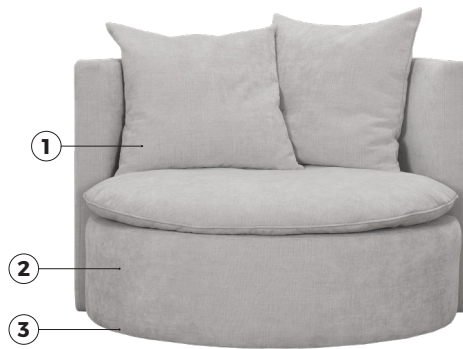

MANDARINE

VILMERS

MANDARINE

Comfort

1. Upholstery

Fabric

2. Rotation function

Rotates 360°

3. Legs

IMPORTANT:

Upholstered furniture is handmade using soft materials, therefore measurements can vary in all modules by up to **+/-2 cm**.

Measurements

2 seater
arm 120 arm

2 seater with swivel mechanism
arm 120-S arm