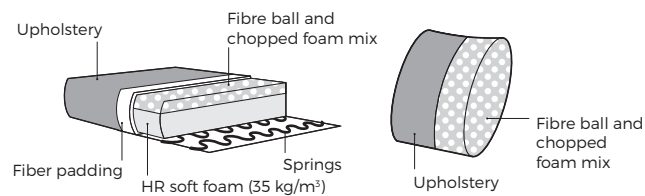

MANDARINE

VILMERS

MANDARINE

Comfort

1. Upholstery

Fabric

2. Rotation function

Rotates 360°

3. Legs

IMPORTANT:

Upholstered furniture is handmade using soft materials, therefore measurements can vary in all modules by up to **+/-2 cm**.

Measurements

2 seater
arm 120 arm

2 seater with swivel mechanism
arm 120-S arm