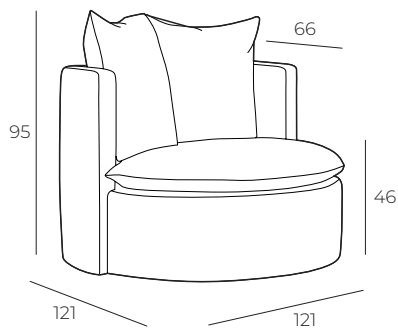

MANDARINE

VILMERS

MANDARINE

Comfort

1. Upholstery

Fabric

2. Rotation function

Rotates 360°

3. Legs

IMPORTANT:

Upholstered furniture is handmade using soft materials, therefore measurements can vary in all modules by up to **+/-2 cm**.

Measurements

2 seater
arm 120 arm

2 seater with swivel mechanism
arm 120-S arm