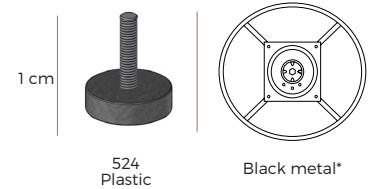

3. Legs

IMPORTANT:

Upholstered furniture is handmade using soft materials, therefore measurements can vary in all modules by up to **+/-2 cm**.

Measurements

2 seater
arm 120 arm

2 seater with swivel mechanism
arm 120-S arm