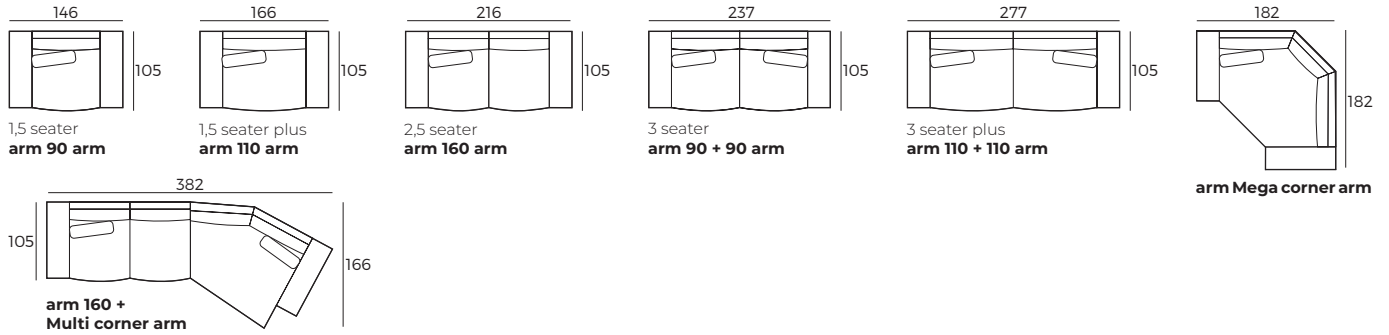

2. MOSS
W 35 x D 106 x H 66

3. KNOLL
W 38 x D 106 x H 66

3. Legs

IMPORTANT:

Upholstered furniture is handmade using soft materials, therefore measurements can vary in all modules by up to **+/-2 cm**.
Modules and combinations shown in 2D drawings are left-sided. Modules and combinations can be mirrored from left to right.

Modules (Measurements with MORGA armrest)

Scale 1:100

MEADOW

Modules with armrest (Measurements with MORGA armrest)

Scale 1:100

Combinations (Measurements with MORGA armrest)

Accessories