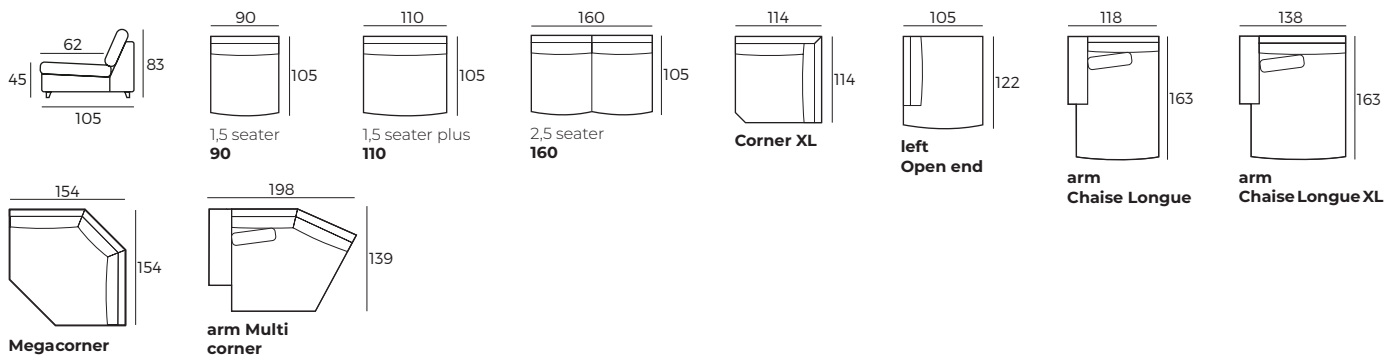

2. MOSS
W 35 x D 106 x H 66

3. KNOLL
W 38 x D 106 x H 66

3. Legs

IMPORTANT:

Upholstered furniture is handmade using soft materials, therefore measurements can vary in all modules by up to **+/-2 cm**.
Modules and combinations shown in 2D drawings are left-sided. Modules and combinations can be mirrored from left to right.

Modules (Measurements with MORGA armrest)

Scale 1:100

MEADOW

Modules with armrest (Measurements with MORGA armrest)

Scale 1:100

Combinations (Measurements with MORGA armrest)

Accessories