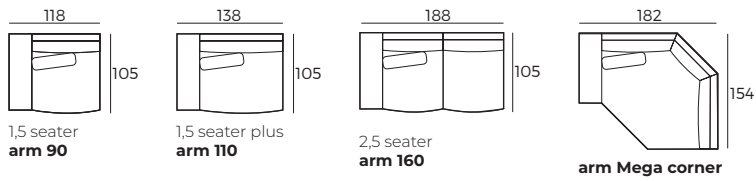

2. MOSS
W 35 x D 106 x H 66

3. KNOLL
W 38 x D 106 x H 66

3. Legs

IMPORTANT:

Upholstered furniture is handmade using soft materials, therefore measurements can vary in all modules by up to **+/-2 cm**.
Modules and combinations shown in 2D drawings are left-sided. Modules and combinations can be mirrored from left to right.

Modules (Measurements with MORGA armrest)

Scale 1:100

MEADOW

Modules with armrest (Measurements with MORGA armrest)

Scale 1:100

Combinations (Measurements with MORGA armrest)

Accessories