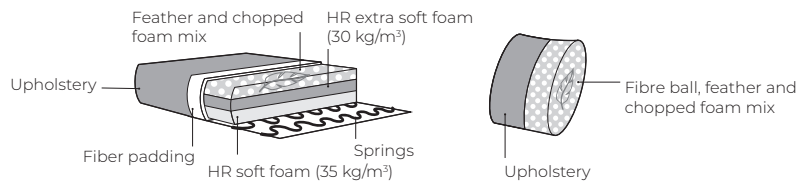

MEADOW

VILMERS

MEADOW

Comfort

1. Upholstery

* Leather upholstery may require more stitches than fabric upholstery.

2. Armrests

1. MORGA
W 28 x D 106 x H 66

2. MOSS
W 35 x D 106 x H 66

3. KNOLL
W 38 x D 106 x H 66

3. Legs

IMPORTANT:

Upholstered furniture is handmade using soft materials, therefore measurements can vary in all modules by up to **+/-2 cm**.
Modules and combinations shown in 2D drawings are left-sided. Modules and combinations can be mirrored from left to right.