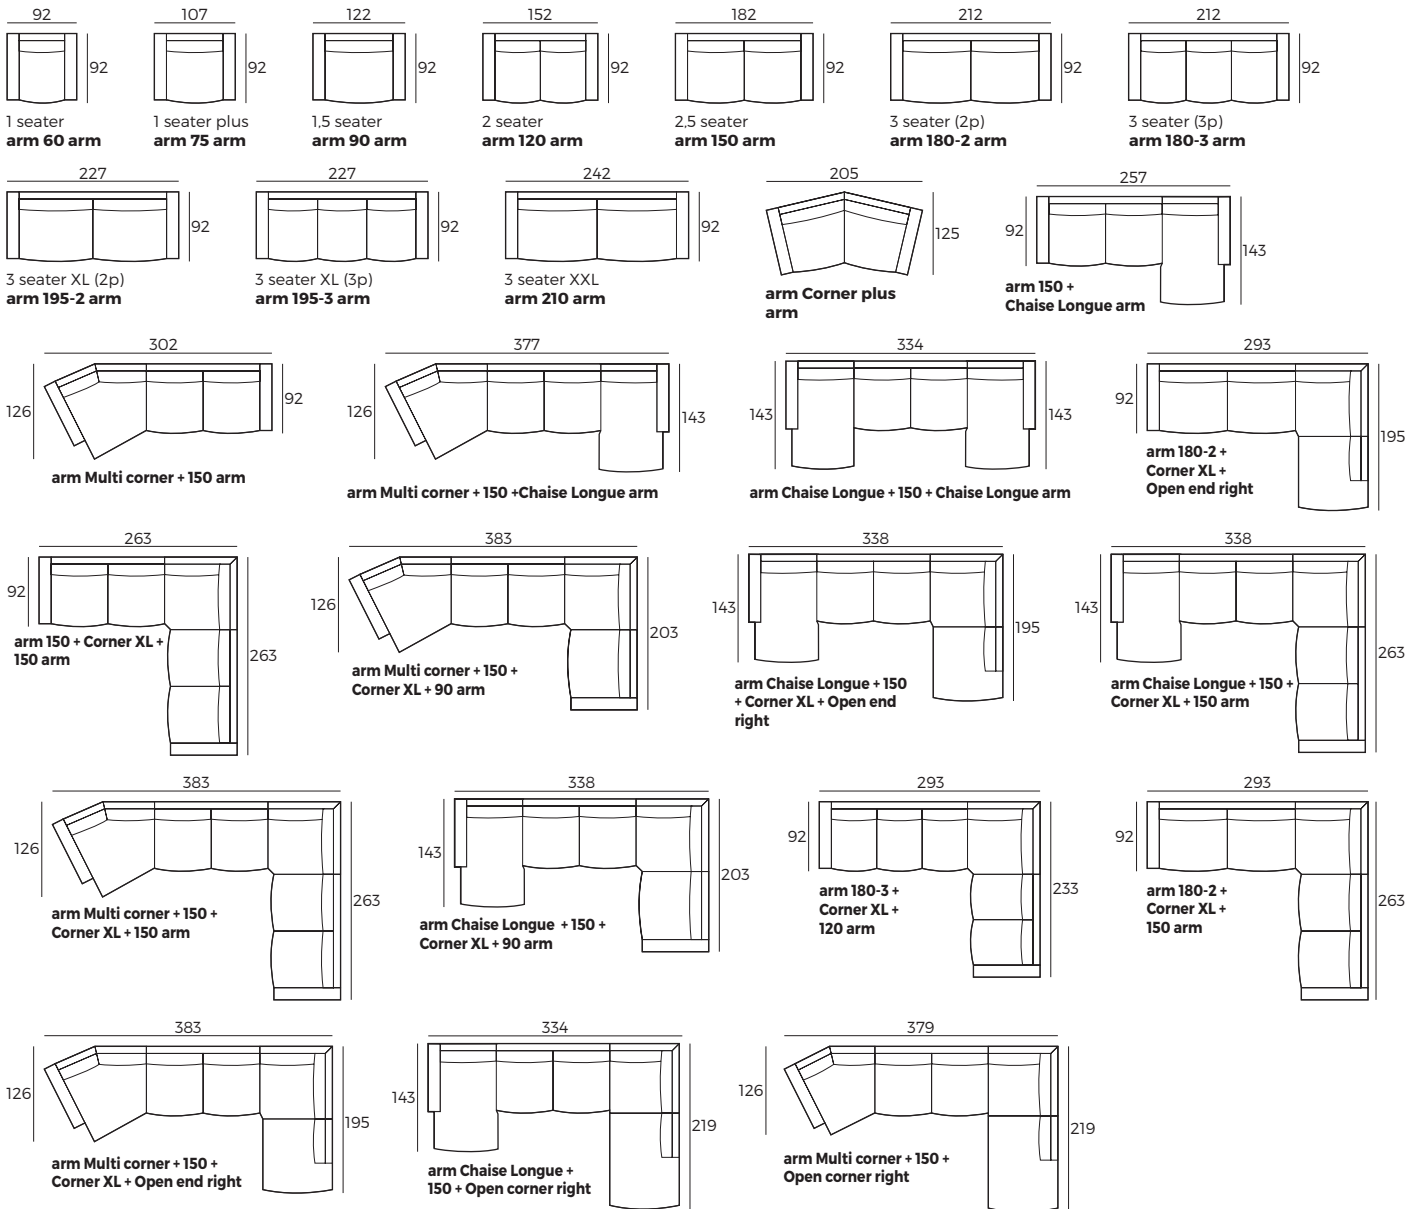

Combinations