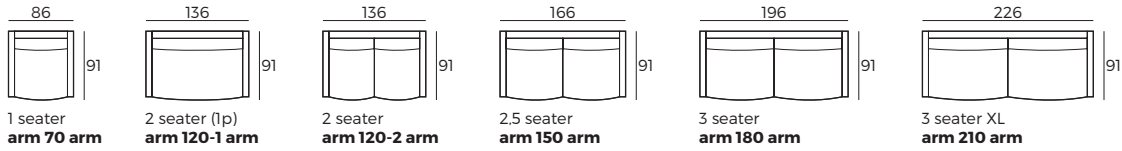

IMPORTANT:

Upholstered furniture is handmade using soft materials, therefore measurements can vary in all modules by up to **+/-2 cm**.
Modules and combinations shown in 2D drawings are left-sided. Modules and combinations can be mirrored from left to right.

Modules

Scale 1:100

SUNY

Modules with armrest

Scale 1:100

Combinations

Accessories