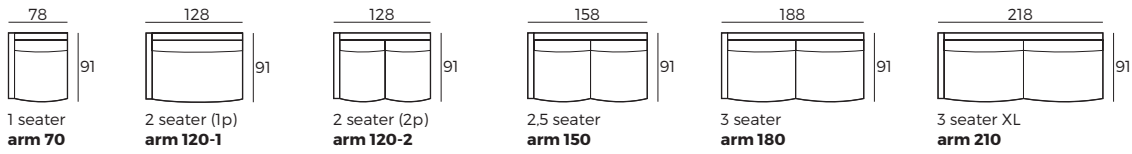

IMPORTANT:

Upholstered furniture is handmade using soft materials, therefore measurements can vary in all modules by up to **+/-2 cm**.
Modules and combinations shown in 2D drawings are left-sided. Modules and combinations can be mirrored from left to right.

Modules

Scale 1:100

SUNY

Modules with armrest

Scale 1:100

Combinations

Accessories