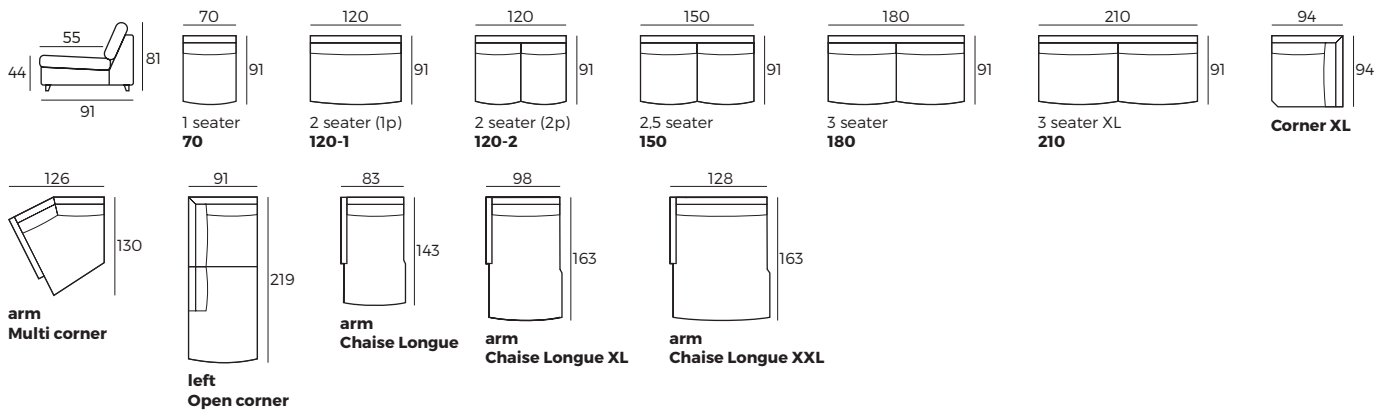

SUNY

VILMERS

SUNY

Comfort

1. Upholstery

* Leather upholstery may require more stitches than fabric upholstery.

2. Multicolour option

3. Legs

IMPORTANT:

Upholstered furniture is handmade using soft materials, therefore measurements can vary in all modules by up to **+/-2 cm**.
Modules and combinations shown in 2D drawings are left-sided. Modules and combinations can be mirrored from left to right.

Modules

Scale 1:100

SUNY

Modules with armrest

Scale 1:100

Combinations

Accessories