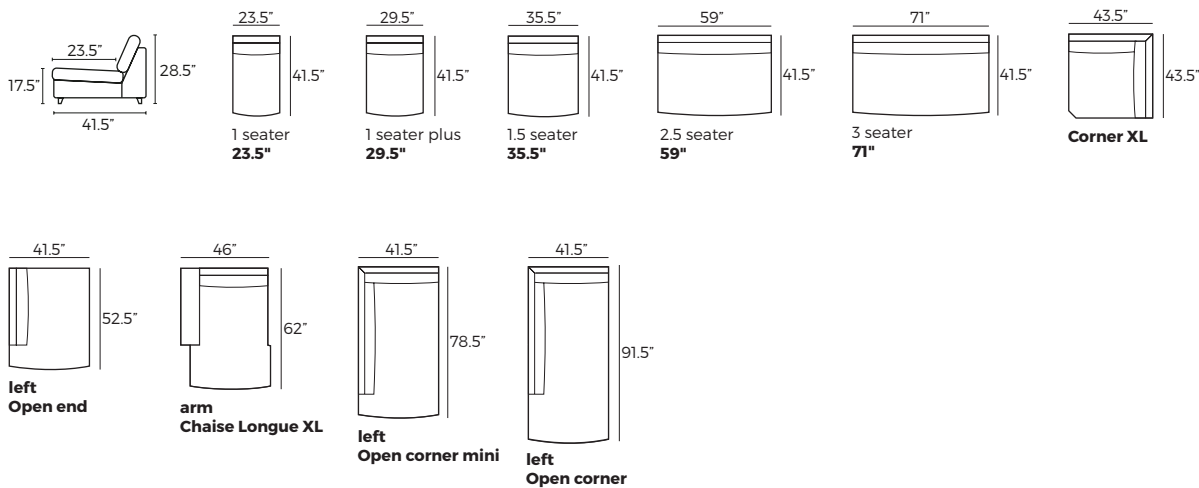

282 Oiled

Black

323 Metal

152 Plastic

* Leather and fabric upholstery contain the same number of stitches.

IMPORTANT:

Upholstered furniture is handmade using soft materials, therefore measurements can vary in all modules by up to +/- 1". Modules and combinations shown in 2D drawings are left-sided. Modules and combinations can be mirrored from left to right.

Modules

Scale 1:100

ALPS

Modules with armrest

Scale 1:100

Combinations

This module can only connect with each other.
For example arm 110+110+110 arm

Accessories

Footstool
39.5"x27"