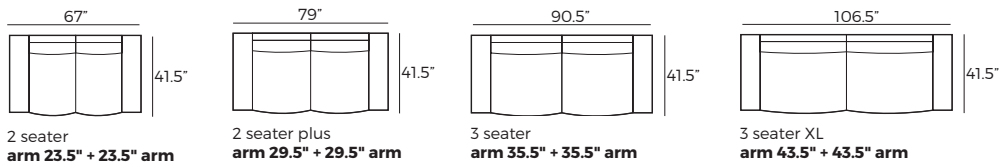

Modules

Scale 1:100

ALPS

Modules with armrest

Scale 1:100

Combinations

This module can only connect with each other.
For example arm 110+110+110 arm

Accessories