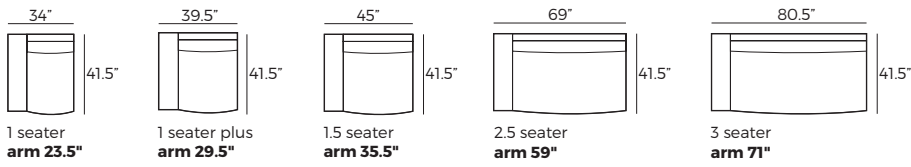

Modules

Scale 1:100

ALPS

Modules with armrest

Scale 1:100

Combinations

This module can only connect with each other.
For example arm 110+110+110 arm

Accessories