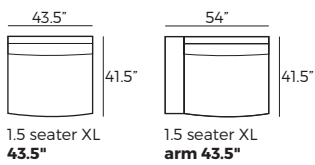

282 Oiled

Black

323 Metal

152 Plastic

* Leather and fabric upholstery contain the same number of stitches.

IMPORTANT:

Upholstered furniture is handmade using soft materials, therefore measurements can vary in all modules by up to +/- 1". Modules and combinations shown in 2D drawings are left-sided. Modules and combinations can be mirrored from left to right.

Modules

Scale 1:100

ALPS

Modules with armrest

Scale 1:100

Combinations

This module can only connect with each other.
For example arm 110+110+110 arm

Accessories