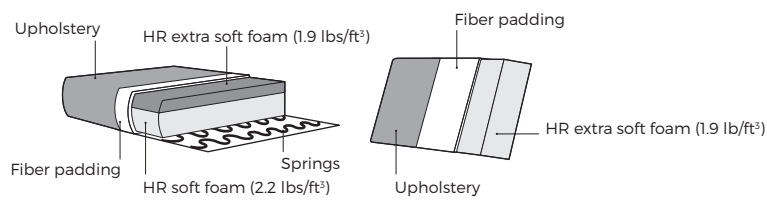

ALPS

VILMERS

ALPS

Comfort

1. Upholstery

Leather *

Fabric *

2. Legs

282 Oiled

Black

323 Metal

152 Plastic

* Leather and fabric upholstery contain the same number of stitches.

IMPORTANT:

Upholstered furniture is handmade using soft materials, therefore measurements can vary in all modules by up to +/- 1". Modules and combinations shown in 2D drawings are left-sided. Modules and combinations can be mirrored from left to right.