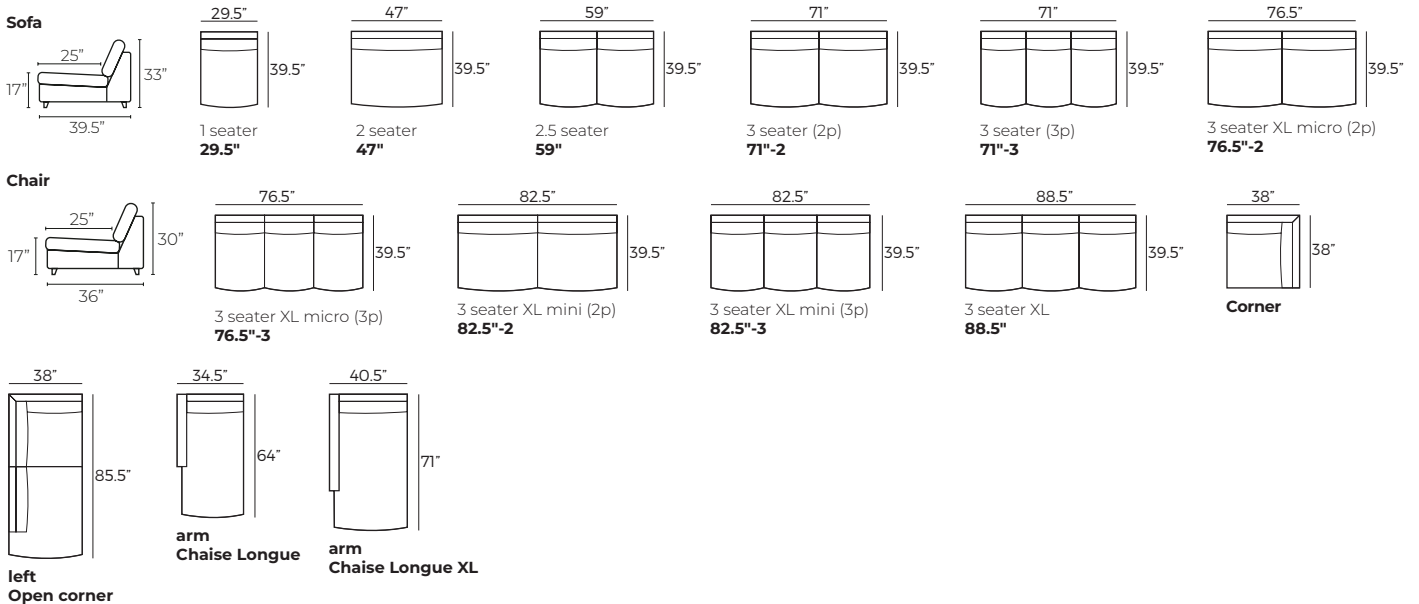

Modules

Scale 1:100