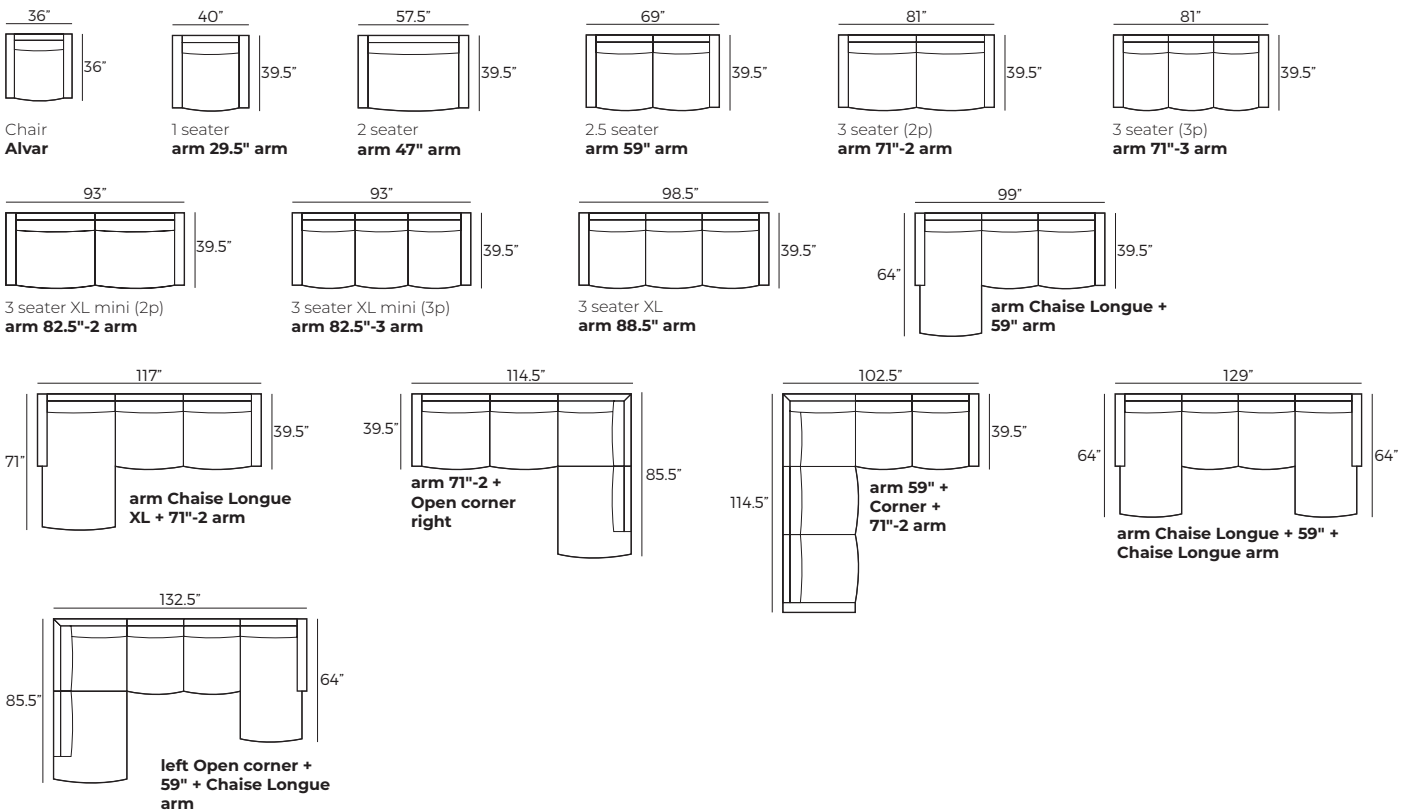

Combinations