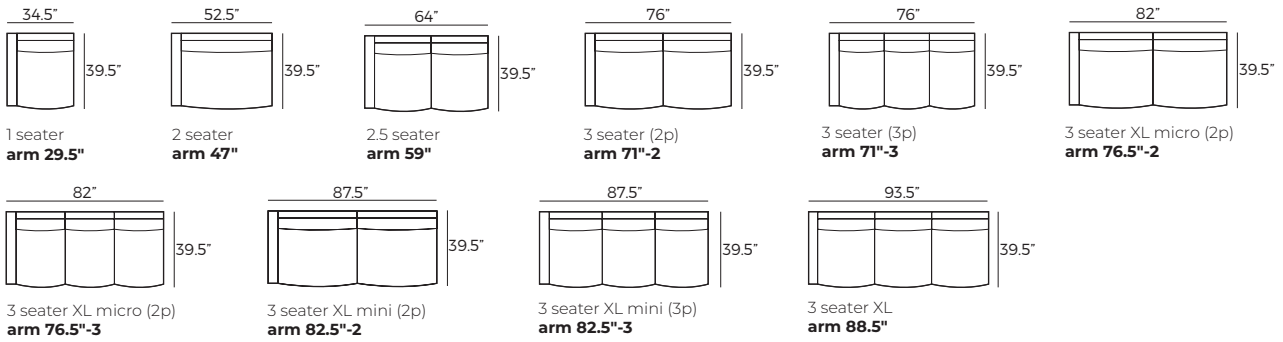

ALVAR

Modules with armrest

Scale 1:100