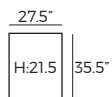

Accessories