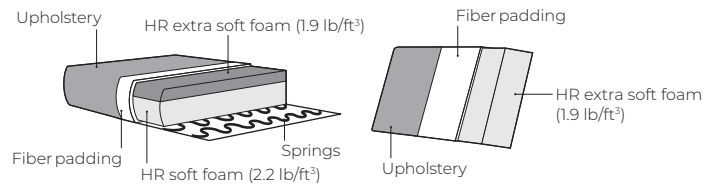

CRICKET

VILMERS

CRICKET

Comfort

1. Upholstery

Fabric

2. Headrest type

* Measurements for fully opened mechanism.

1 Manual ↗

3. Legs

Metal black

IMPORTANT:

Upholstered furniture is handmade using soft materials therefore measurements may vary up to **+/- 1"**;
Modules and combinations shown in 2D drawings are left-sided. Modules and combinations can be mirrored from left to right.

Modules

Scale 1:100

CRICKET

Modules

Scale 1:100

Modules with armrest

Scale 1:100

Combinations