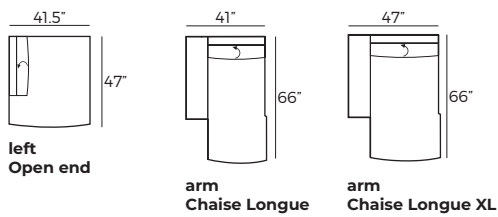

1 Manual ↗

3. Legs

Metal black

IMPORTANT:

Upholstered furniture is handmade using soft materials therefore measurements may vary up to **+/- 1"**;
Modules and combinations shown in 2D drawings are left-sided. Modules and combinations can be mirrored from left to right.

Modules

Scale 1:100

CRICKET

Modules

Scale 1:100

Modules with armrest

Scale 1:100

Combinations