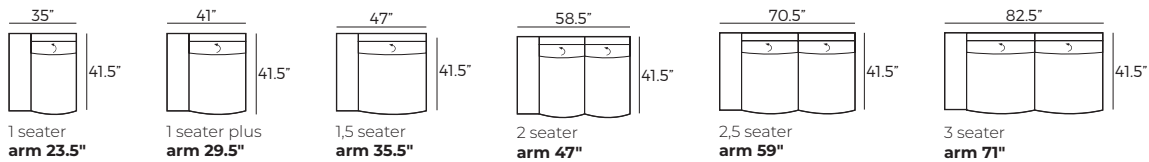

1 Manual ↗

3. Legs

Metal black

IMPORTANT:

Upholstered furniture is handmade using soft materials therefore measurements may vary up to **+/- 1"**;
Modules and combinations shown in 2D drawings are left-sided. Modules and combinations can be mirrored from left to right.

Modules

Scale 1:100

CRICKET

Modules

Scale 1:100

Modules with armrest

Scale 1:100

Combinations