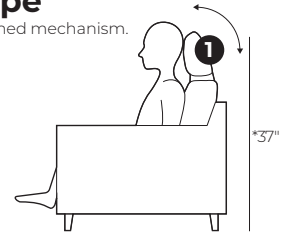

CRICKET

VILMERS

CRICKET

Comfort

1. Upholstery

Fabric

2. Headrest type

* Measurements for fully opened mechanism.

1 Manual ↗

3. Legs

Metal black

IMPORTANT:

Upholstered furniture is handmade using soft materials therefore measurements may vary up to **+/- 1"**;
Modules and combinations shown in 2D drawings are left-sided. Modules and combinations can be mirrored from left to right.