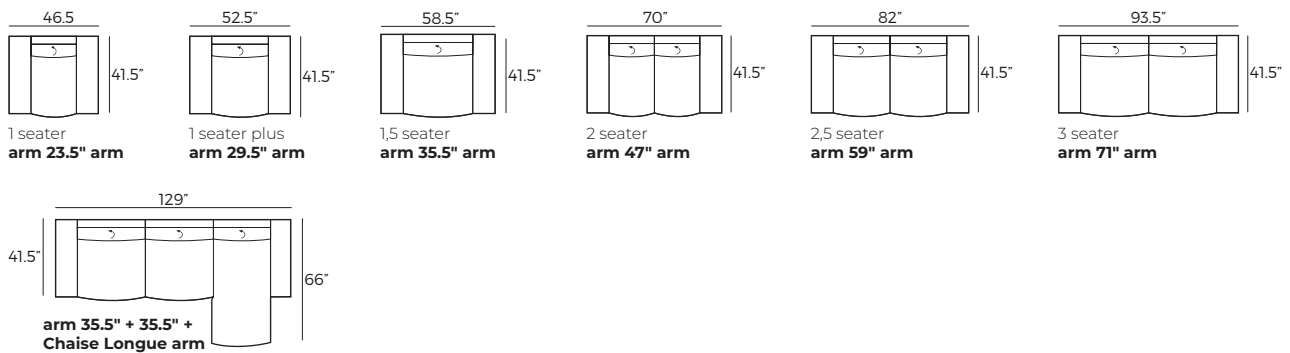

1 Manual ↗

3. Legs

Metal black

IMPORTANT:

Upholstered furniture is handmade using soft materials therefore measurements may vary up to **+/- 1"**;
Modules and combinations shown in 2D drawings are left-sided. Modules and combinations can be mirrored from left to right.

Modules

Scale 1:100

CRICKET

Modules

Scale 1:100

Modules with armrest

Scale 1:100

Combinations