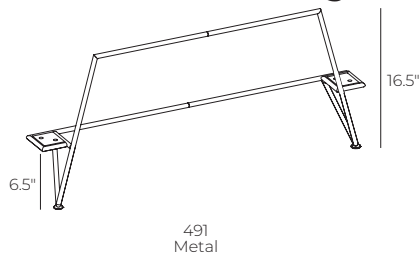

CRICKET

VILMERS

CRICKET

Comfort

1. Upholstery

Fabric

2. Headrest type

* Measurements for fully opened mechanism.

1 Manual ↗

3. Legs

Metal black

IMPORTANT:

Upholstered furniture is handmade using soft materials therefore measurements may vary up to **+/- 1"**;
Modules and combinations shown in 2D drawings are left-sided. Modules and combinations can be mirrored from left to right.