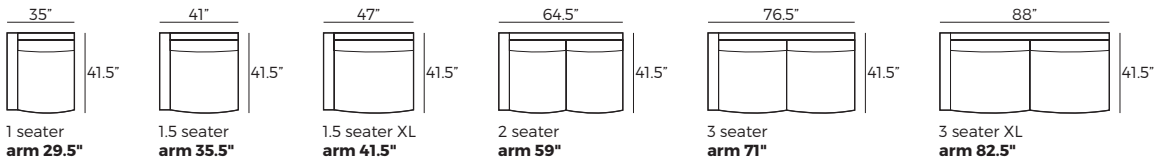

Upholstered furniture is handmade using soft materials therefore measurements may vary up to +/- 1".
 Modules and combinations shown in 2D drawings are left-sided. Modules and combinations can be mirrored from left to right.
 The standard leg is 7".

Modules

Scale 1:100

DAISY

Modules with armrest

Scale 1:100

Combinations

Accessories

Footstool
43.5"x23.5"