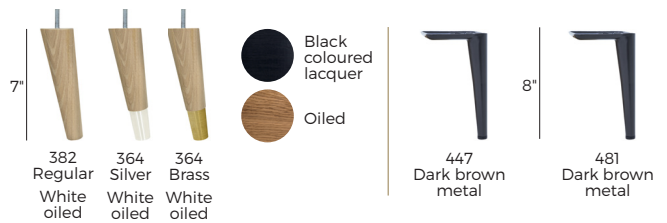

DAISY

VILMERS

DAISY

Comfort

1. Upholstery

2. Multicolour option

3. Legs

IMPORTANT:

Upholstered furniture is handmade using soft materials therefore measurements may vary up to +/- 1".
 Modules and combinations shown in 2D drawings are left-sided. Modules and combinations can be mirrored from left to right.
 The standard leg is 7".

Modules

Scale 1:100

DAISY

Modules with armrest

Scale 1:100

Combinations

Accessories

Footstool
43.5"x23.5"