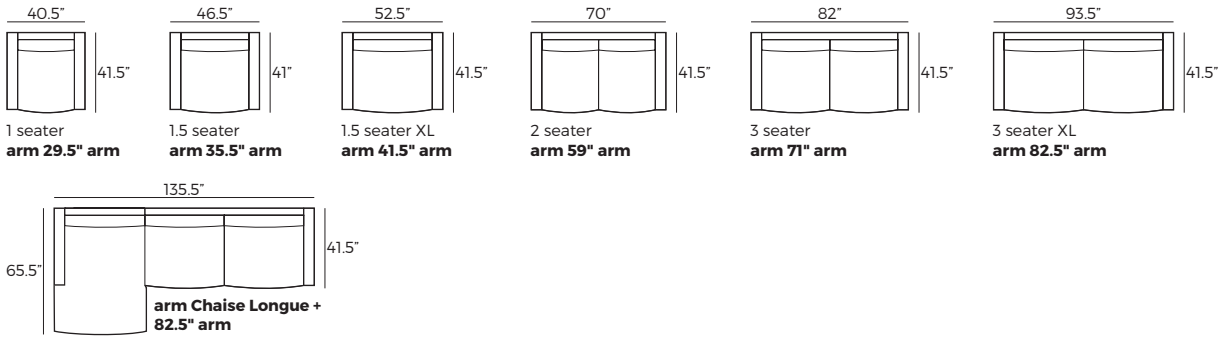

Upholstered furniture is handmade using soft materials therefore measurements may vary up to +/- 1".
 Modules and combinations shown in 2D drawings are left-sided. Modules and combinations can be mirrored from left to right.
 The standard leg is 7".

Modules

Scale 1:100

DAISY

Modules with armrest

Scale 1:100

Combinations

Accessories

Footstool
43.5"x23.5"