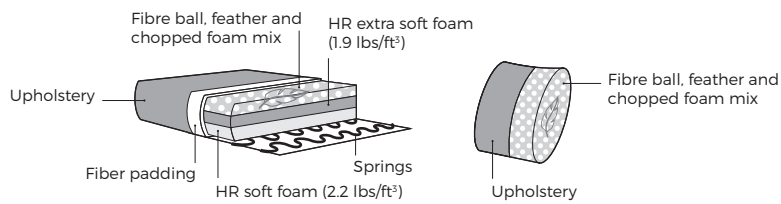

DAISY

VILMERS

DAISY

Comfort

1. Upholstery

2. Multicolour option

3. Legs

IMPORTANT:

Upholstered furniture is handmade using soft materials therefore measurements may vary up to +/- 1".
 Modules and combinations shown in 2D drawings are left-sided. Modules and combinations can be mirrored from left to right.
 The standard leg is 7".