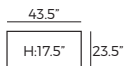

Upholstered furniture is handmade using soft materials therefore measurements may vary up to +/- 1".
 Modules and combinations shown in 2D drawings are left-sided. Modules and combinations can be mirrored from left to right.
 The standard leg is 7".

Modules

Scale 1:100

DAISY

Modules with armrest

Scale 1:100

Combinations

Accessories

Footstool
43.5"x23.5"