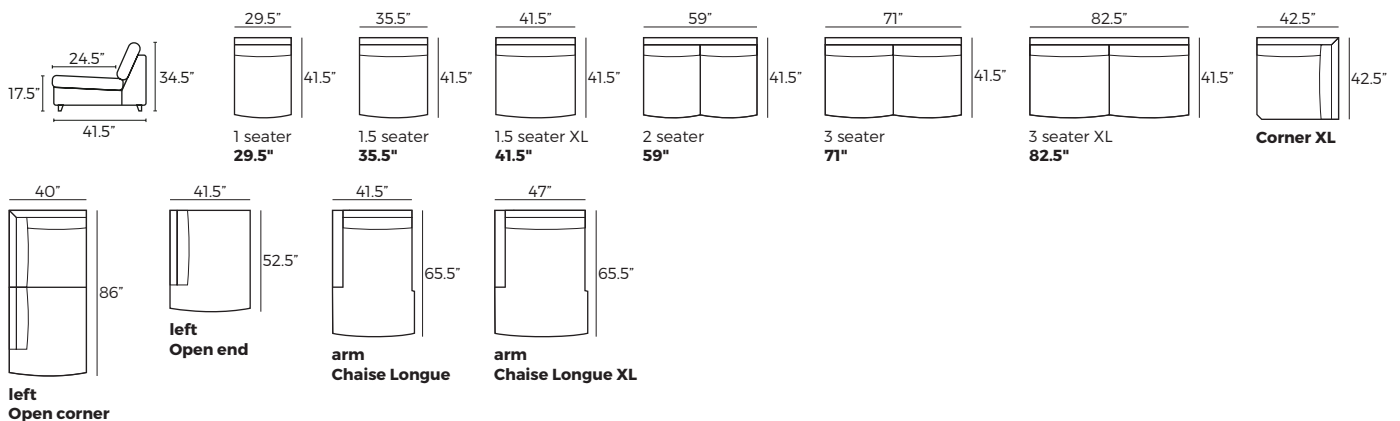

DAISY

VILMERS

DAISY

Comfort

1. Upholstery

2. Multicolour option

3. Legs

IMPORTANT:

Upholstered furniture is handmade using soft materials therefore measurements may vary up to +/- 1".
 Modules and combinations shown in 2D drawings are left-sided. Modules and combinations can be mirrored from left to right.
 The standard leg is 7".

Modules

Scale 1:100

DAISY

Modules with armrest

Scale 1:100

Combinations

Accessories

Footstool
43.5"x23.5"