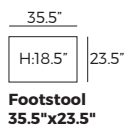

ELLA

VILMERS

ELLA

Comfort

1. Upholstery

* Leather upholstery may require more stitches than fabric upholstery.

2. Legs

IMPORTANT:

Upholstered furniture is handmade using soft materials, therefore measurements can vary in all modules by up to +/- 1".

Combinations

Accessories

Footstool
35.5"x23.5"