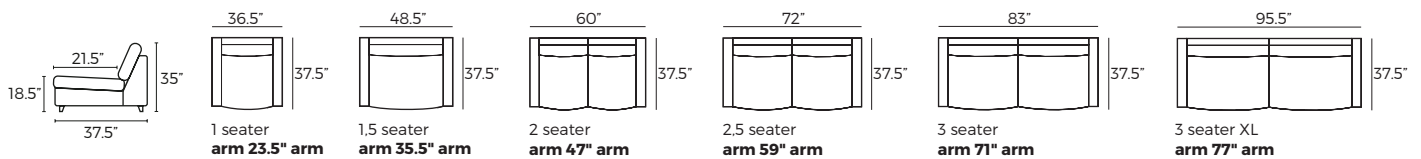

Upholstered furniture is handmade using soft materials, therefore measurements can vary in all modules by up to +/- 1".

Combinations

Accessories

Footstool
35.5"x23.5"