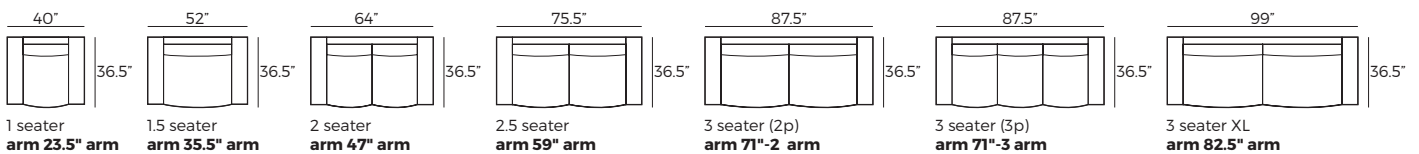

Upholstered furniture is handmade using soft materials, therefore measurements can vary in all modules by up to +/- 1".
 Modules and combinations shown in 2D drawings are left-sided. Modules and combinations can be mirrored from left to right.
 For an additional fee, the sides of each seater module can be covered in fabric.

Modules

Scale 1:100

Modules with armrest

Combination

FERN

Combination

Scale 1:100

arm 59" +
Chaise Longue XL
arm