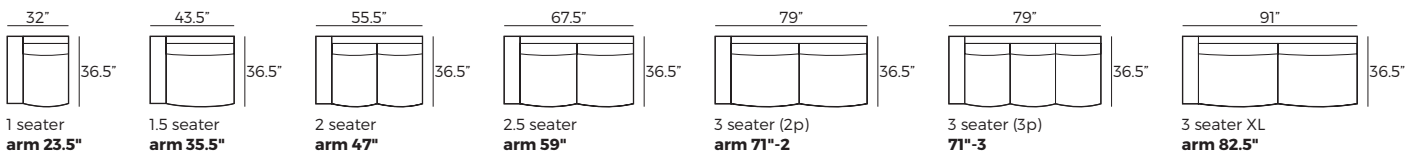

Upholstered furniture is handmade using soft materials, therefore measurements can vary in all modules by up to +/- 1".
 Modules and combinations shown in 2D drawings are left-sided. Modules and combinations can be mirrored from left to right.
 For an additional fee, the sides of each seater module can be covered in fabric.

Modules

Scale 1:100

Modules with armrest

Combination

FERN

Combination

Scale 1:100

arm 59" +
Chaise Longue XL
arm