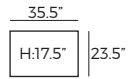

Accessories

Footstool
35.5"x23.5"