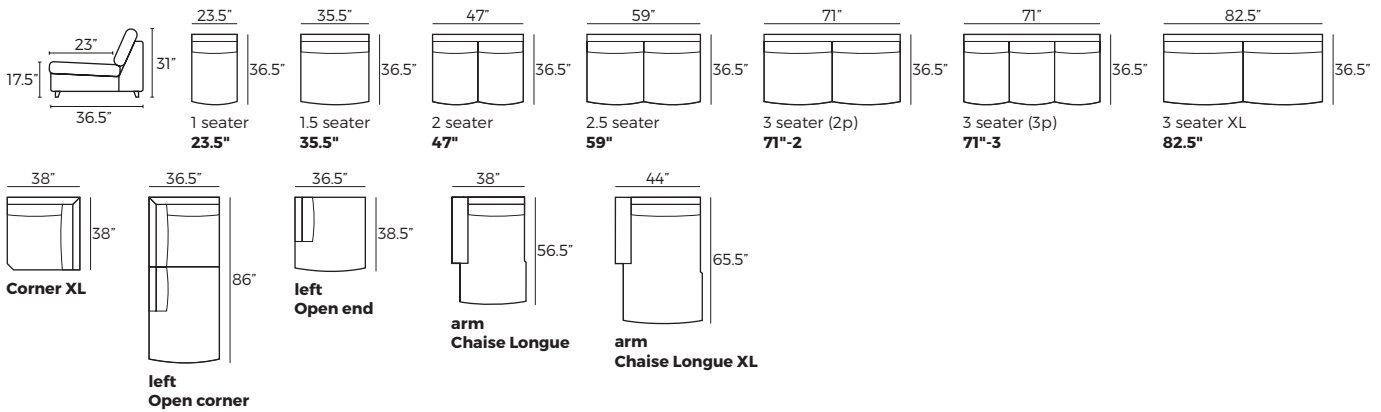

Upholstered furniture is handmade using soft materials, therefore measurements can vary in all modules by up to +/- 1".
 Modules and combinations shown in 2D drawings are left-sided. Modules and combinations can be mirrored from left to right.
 For an additional fee, the sides of each seater module can be covered in fabric.

Modules

Scale 1:100

Modules with armrest

Combination

FERN

Combination

Scale 1:100

arm 59" +
Chaise Longue XL
arm

Accessories

Footstool
35.5"x23.5"