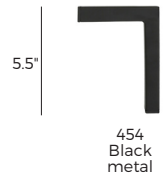

FERN

Comfort

1. Upholstery

2. Legs

IMPORTANT:

Upholstered furniture is handmade using soft materials, therefore measurements can vary in all modules by up to +/- 1".
Modules and combinations shown in 2D drawings are left-sided. Modules and combinations can be mirrored from left to right.
For an additional fee, the sides of each seater module can be covered in fabric.

Modules

Scale 1:100

Modules with armrest

Combination