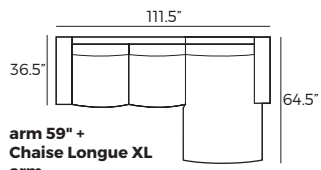

Upholstered furniture is handmade using soft materials, therefore measurements can vary in all modules by up to +/- 1".
 Modules and combinations shown in 2D drawings are left-sided. Modules and combinations can be mirrored from left to right.
 For an additional fee, the sides of each seater module can be covered in fabric.

Modules

Scale 1:100

Modules with armrest

Combination

FERN

Combination

Scale 1:100

arm 59" +
Chaise Longue XL
arm