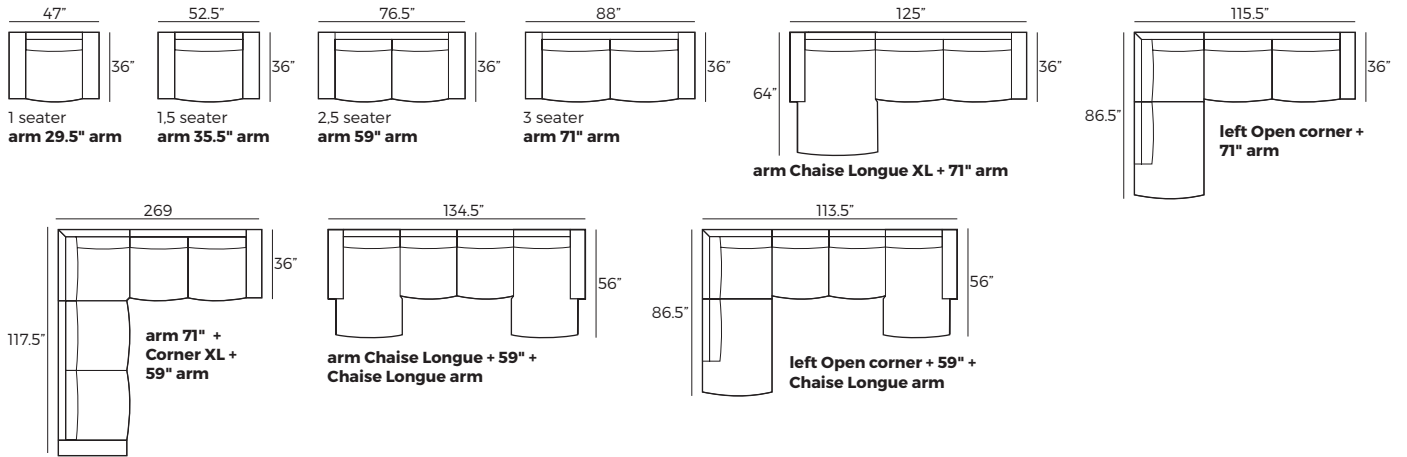

Upholstered furniture is handmade using soft materials, therefore measurements can vary in all modules by up to +/- 1".
 Modules and combinations shown in 2D drawings are left-sided. Modules and combinations can be mirrored from left to right.

Modules

Scale 1:100

HANNA

Modules with armrest

Scale 1:100

Combinations

Accessories