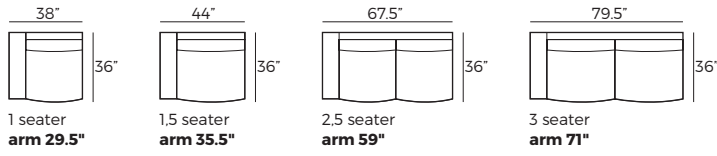

Upholstered furniture is handmade using soft materials, therefore measurements can vary in all modules by up to +/- 1".
 Modules and combinations shown in 2D drawings are left-sided. Modules and combinations can be mirrored from left to right.

Modules

Scale 1:100

HANNA

Modules with armrest

Scale 1:100

Combinations

Accessories