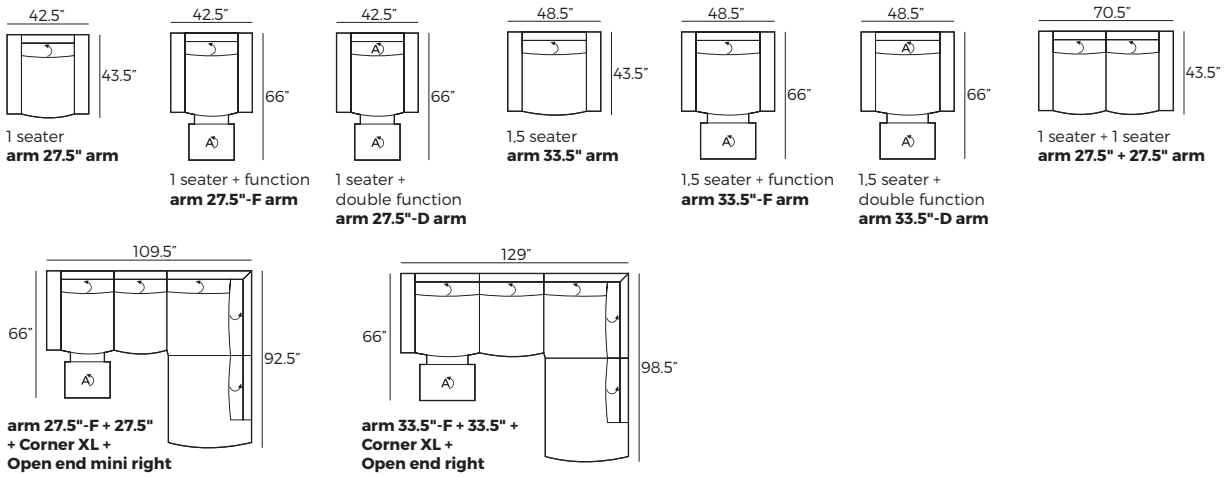

- 1 Manual ↗ / Electrical ⚡
- 2 Electrical ⚡

3. Multicolour Option

4. Legs

IMPORTANT:

Upholstered furniture is handmade using soft materials, therefore measurements can vary in all modules by up to +/- 1".
Modules and combinations shown in 2D drawings are left-sided. Modules and combinations can be mirrored from left to right.

Modules

Scale 1:100

Modules

Modules with armrest

Combinations

Accessories

⌋ - manual; Ⓐ - electrical *F - single electric function; *D - double electric function