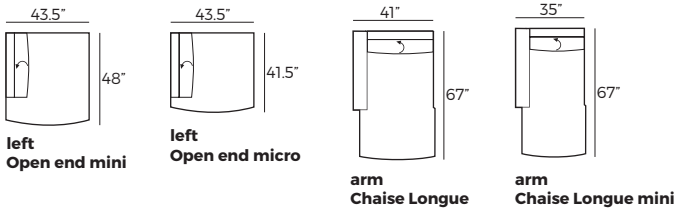

- 1 Manual ↗ / Electrical ⚡
- 2 Electrical ⚡

3. Multicolour Option

4. Legs

IMPORTANT:

Upholstered furniture is handmade using soft materials, therefore measurements can vary in all modules by up to +/- 1".
Modules and combinations shown in 2D drawings are left-sided. Modules and combinations can be mirrored from left to right.

Modules

Scale 1:100

Modules

Modules with armrest

Combinations

Accessories

⌋ - manual; Ⓐ - electrical *F - single electric function; *D - double electric function