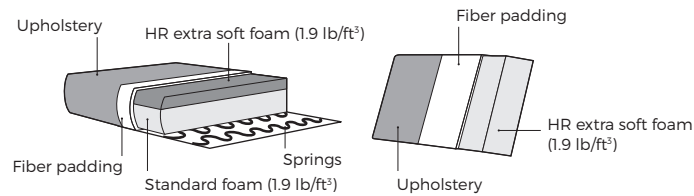

LIVE

VILMERS

LIVE

Comfort

1. Upholstery

* Leather upholstery may require more stitches than fabric upholstery.

2. Headrest & seat type

* Measurements for fully opened mechanism.

- 1 Manual ↗ / Electrical ⚡
- 2 Electrical ⚡

3. Multicolour Option

4. Legs

IMPORTANT:

Upholstered furniture is handmade using soft materials, therefore measurements can vary in all modules by up to +/- 1".
Modules and combinations shown in 2D drawings are left-sided. Modules and combinations can be mirrored from left to right.

Modules

Scale 1:100

Modules

Modules with armrest

Combinations

Accessories

⌋ - manual; Ⓐ - electrical *F - single electric function; *D - double electric function