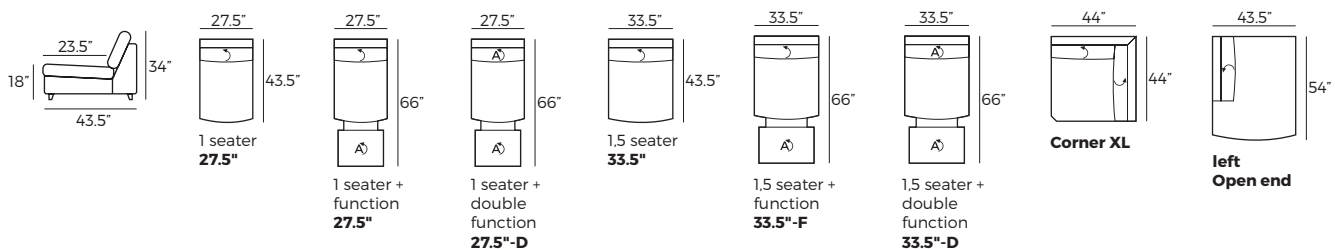

- 1 Manual ↗ / Electrical ⚡
- 2 Electrical ⚡

3. Multicolour Option

4. Legs

IMPORTANT:

Upholstered furniture is handmade using soft materials, therefore measurements can vary in all modules by up to +/- 1".
Modules and combinations shown in 2D drawings are left-sided. Modules and combinations can be mirrored from left to right.

Modules

Scale 1:100

Modules

Modules with armrest

Combinations

Accessories

⌋ - manual; Ⓐ - electrical *F - single electric function; *D - double electric function