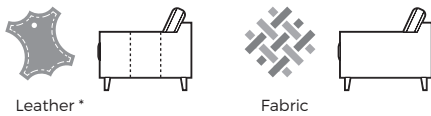

LIVE

VILMERS

LIVE

Comfort

1. Upholstery

* Leather upholstery may require more stitches than fabric upholstery.

2. Headrest & seat type

* Measurements for fully opened mechanism.

- 1 Manual ↗ / Electrical ⚡
- 2 Electrical ⚡

3. Multicolour Option

4. Legs

IMPORTANT:

Upholstered furniture is handmade using soft materials, therefore measurements can vary in all modules by up to +/- 1".
Modules and combinations shown in 2D drawings are left-sided. Modules and combinations can be mirrored from left to right.