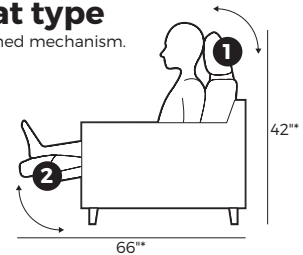

LIVE

VILMERS

LIVE

Comfort

1. Upholstery

* Leather upholstery may require more stitches than fabric upholstery.

2. Headrest & seat type

* Measurements for fully opened mechanism.

- 1 Manual ↗ / Electrical ⚡
- 2 Electrical ⚡

3. Multicolour Option

4. Legs

IMPORTANT:

Upholstered furniture is handmade using soft materials, therefore measurements can vary in all modules by up to +/- 1".
Modules and combinations shown in 2D drawings are left-sided. Modules and combinations can be mirrored from left to right.