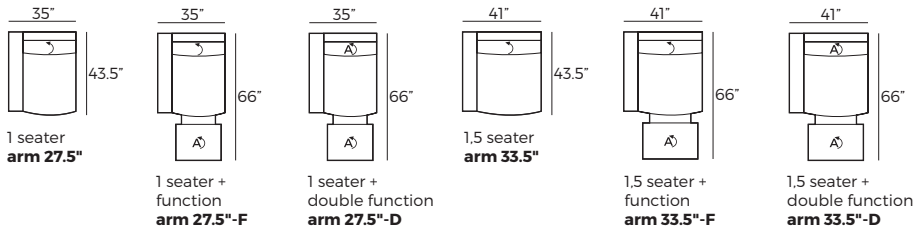

- 1 Manual ↗ / Electrical ⚡
- 2 Electrical ⚡

3. Multicolour Option

4. Legs

IMPORTANT:

Upholstered furniture is handmade using soft materials, therefore measurements can vary in all modules by up to +/- 1".
Modules and combinations shown in 2D drawings are left-sided. Modules and combinations can be mirrored from left to right.

Modules

Scale 1:100

Modules

Modules with armrest

Combinations

Accessories

⌋ - manual; Ⓐ - electrical *F - single electric function; *D - double electric function