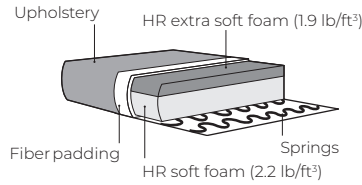

LIVINGSTON

Comfort selection

HARD FOAM

SOFT FOAM

1. Upholstery

* Leather upholstery may require more stitches than fabric upholstery.

2. Armrests

W 9" x D 36" x H 20.5"

W 12" x D 36" x H 15"

W 6" x D 36" x H 17.5"

Armrest 2 function

3. Legs

IMPORTANT:

Upholstered furniture is handmade using soft materials therefore measurements may vary up to +/- 1".
Modules and combinations shown in 2D drawings are left-sided. Modules and combinations can be mirrored from left to right.

Modules (Measurements with 2 armrest)

Scale 1:100