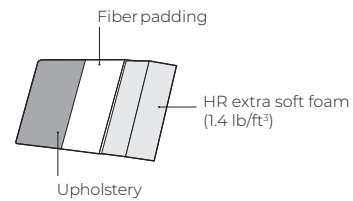

LIVINGSTON

Comfort selection

HARD FOAM

SOFT FOAM

1. Upholstery

* Leather upholstery may require more stitches than fabric upholstery.

2. Armrests

W 9" x D 36" x H 20.5"

W 12" x D 36" x H 15"

W 6" x D 36" x H 17.5"

Armrest 2 function

3. Legs

IMPORTANT:

Upholstered furniture is handmade using soft materials therefore measurements may vary up to +/- 1".
Modules and combinations shown in 2D drawings are left-sided. Modules and combinations can be mirrored from left to right.

Modules (Measurements with 2 armrest)

Scale 1:100