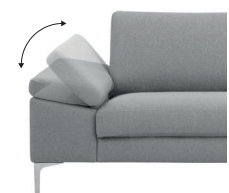

Fabric

* Leather upholstery may require more stitches than fabric upholstery.

2. Armrests

1

W 9" x D 36" x H 20.5"

2

W 12" x D 36" x H 15"

3

W 6" x D 36" x H 17.5"

Armrest 2 function

3. Legs

269
Black coloured
lacquer

447
Dark brown
metal

468
Metal

454
Black
metal

203
Black
metal

IMPORTANT:

Upholstered furniture is handmade using soft materials therefore measurements may vary up to +/- 1".
Modules and combinations shown in 2D drawings are left-sided. Modules and combinations can be mirrored from left to right.