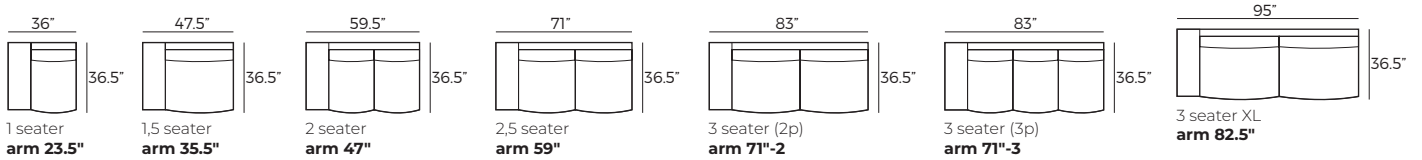

IMPORTANT:

Upholstered furniture is handmade using soft materials therefore measurements may vary up to +/- 1".
Modules and combinations shown in 2D drawings are left-sided. Modules and combinations can be mirrored from left to right.

Modules (Measurements with 2 armrest)

Scale 1:100

LIVINGSTON

Modules (Measurements with 2 armrest)

Scale 1:100

Modules with armrest (Measurements with 2 armrest)

Combinations (Measurements with 2 armrest)

Accessories