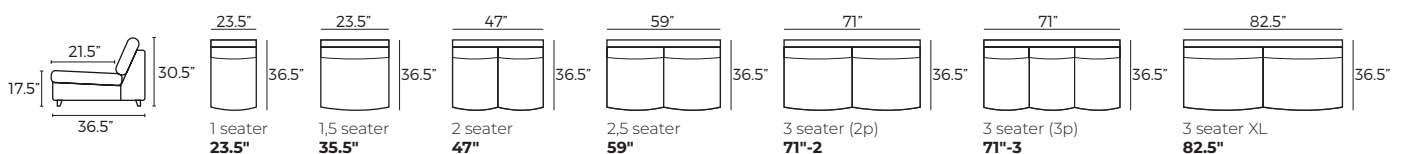

Modules (Measurements with 2 armrest)

Scale 1:100