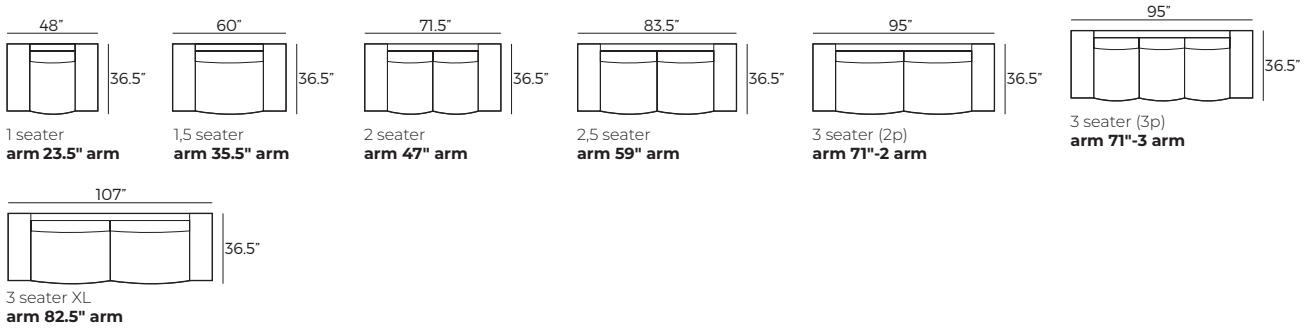

W 6" x D 36" x H 17.5"

Armrest 2 function

3. Legs

269
Black coloured
lacquer

447
Dark brown
metal

468
Metal

454
Black
metal

203
Black
metal

IMPORTANT:

Upholstered furniture is handmade using soft materials therefore measurements may vary up to +/- 1".
Modules and combinations shown in 2D drawings are left-sided. Modules and combinations can be mirrored from left to right.

Modules (Measurements with 2 armrest)

Scale 1:100

LIVINGSTON

Modules (Measurements with 2 armrest)

Scale 1:100

Modules with armrest (Measurements with 2 armrest)

Combinations (Measurements with 2 armrest)

Accessories