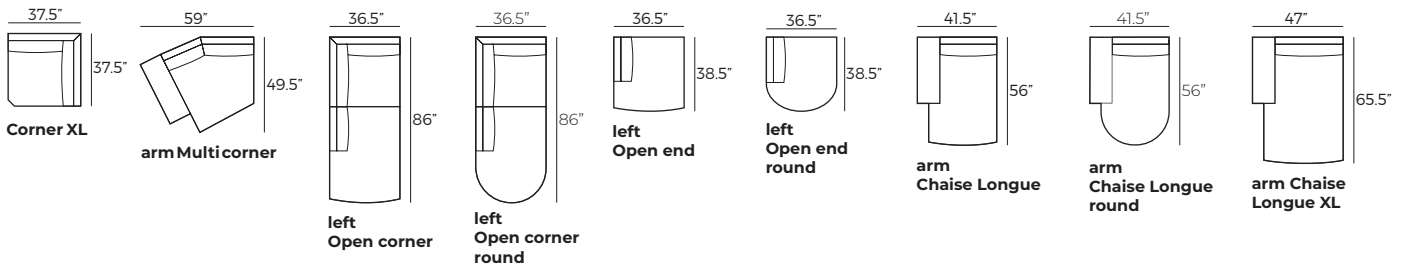

W 6" x D 36" x H 17.5"

Armrest 2 function

3. Legs

269
Black coloured
lacquer

447
Dark brown
metal

468
Metal

454
Black
metal

203
Black
metal

IMPORTANT:

Upholstered furniture is handmade using soft materials therefore measurements may vary up to +/- 1".
Modules and combinations shown in 2D drawings are left-sided. Modules and combinations can be mirrored from left to right.

Modules (Measurements with 2 armrest)

Scale 1:100

LIVINGSTON

Modules (Measurements with 2 armrest)

Scale 1:100

Modules with armrest (Measurements with 2 armrest)

Combinations (Measurements with 2 armrest)

Accessories