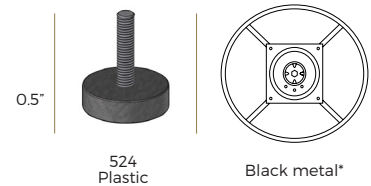

3. Legs

IMPORTANT:

Upholstered furniture is handmade using soft materials, therefore measurements can vary in all modules by up to +/- 1".
 Modules and combinations shown in 2D drawings are left-sided. Modules and combinations can be mirrored from left to right.
 Rotation mechanism only for armchair.