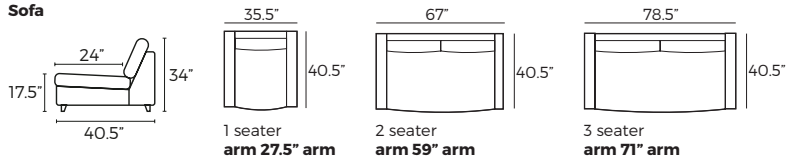

3. Legs

IMPORTANT:

Upholstered furniture is handmade using soft materials, therefore measurements can vary in all modules by up to +/- 1".
 Modules and combinations shown in 2D drawings are left-sided. Modules and combinations can be mirrored from left to right.
 Rotation mechanism only for armchair.

Combinations

Scale 1:100

Sofa

Armchair with swivel mechanism

Accessories

Footstool
29.5"x23.5"