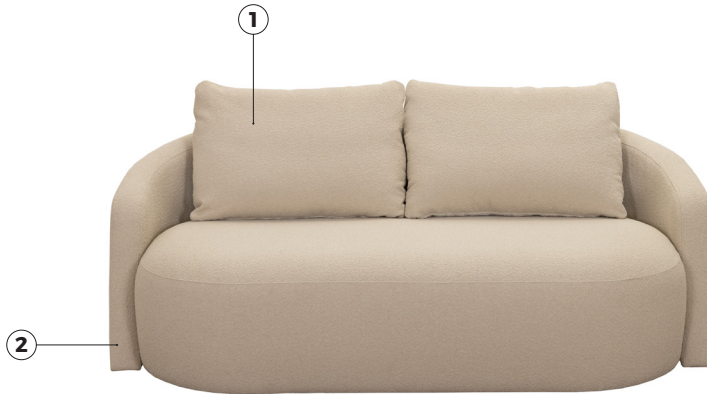

LUPIN

VILMERS

LUPIN

Comfort

1. Upholstery

Fabric

2. Rotation function

Rotates 360°

3. Legs

IMPORTANT:

Upholstered furniture is handmade using soft materials, therefore measurements can vary in all modules by up to +/- 1".
 Modules and combinations shown in 2D drawings are left-sided. Modules and combinations can be mirrored from left to right.
 Rotation mechanism only for armchair.

Combinations

Scale 1:100

Sofa

Armchair with swivel mechanism

Accessories

Footstool
29.5"x23.5"