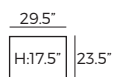

3. Legs

IMPORTANT:

Upholstered furniture is handmade using soft materials, therefore measurements can vary in all modules by up to +/- 1".
 Modules and combinations shown in 2D drawings are left-sided. Modules and combinations can be mirrored from left to right.
 Rotation mechanism only for armchair.

Combinations

Scale 1:100

Sofa

Armchair with swivel mechanism

Accessories

Footstool
29.5"x23.5"