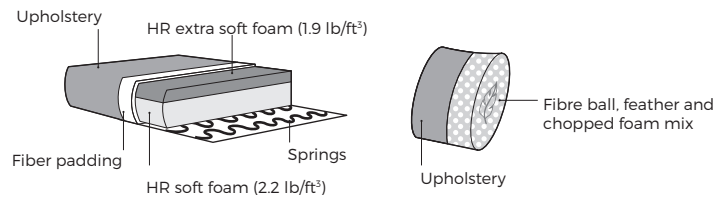

LUPIN

VILMERS

LUPIN

Comfort

1. Upholstery

Fabric

2. Rotation function

Rotates 360°

3. Legs

IMPORTANT:

Upholstered furniture is handmade using soft materials, therefore measurements can vary in all modules by up to +/- 1".
 Modules and combinations shown in 2D drawings are left-sided. Modules and combinations can be mirrored from left to right.
 Rotation mechanism only for armchair.