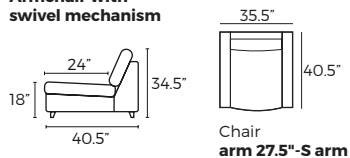

3. Legs

IMPORTANT:

Upholstered furniture is handmade using soft materials, therefore measurements can vary in all modules by up to +/- 1".
 Modules and combinations shown in 2D drawings are left-sided. Modules and combinations can be mirrored from left to right.
 Rotation mechanism only for armchair.

Combinations

Scale 1:100

Sofa

Armchair with swivel mechanism

Accessories

Footstool
29.5"x23.5"