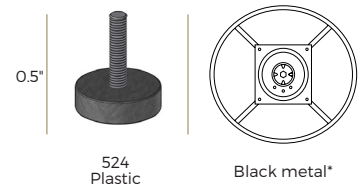

3. Legs

IMPORTANT:

Upholstered furniture is handmade using soft materials, therefore measurements can vary in all modules by up to +/- 1".

Measurements

2 seater
arm 120 arm

2 seater with swivel mechanism
arm 47°-S arm