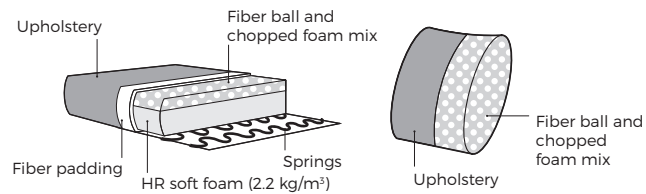

MANDARINE

VILMERS

MANDARINE

Comfort

1. Upholstery

Fabric

2. Rotation function

Rotates 360°

3. Legs

IMPORTANT:

Upholstered furniture is handmade using soft materials, therefore measurements can vary in all modules by up to +/- 1".

Measurements

2 seater
arm 120 arm

2 seater with swivel mechanism
arm 47°-S arm