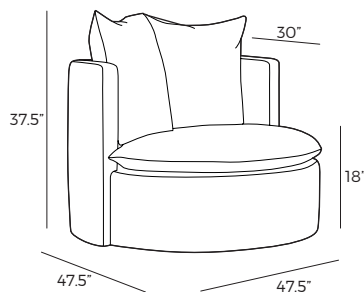

MANDARINE

VILMERS

MANDARINE

Comfort

1. Upholstery

Fabric

2. Rotation function

Rotates 360°

3. Legs

IMPORTANT:

Upholstered furniture is handmade using soft materials, therefore measurements can vary in all modules by up to +/- 1".

Measurements

2 seater
arm 120 arm

2 seater with swivel mechanism
arm 47°-S arm