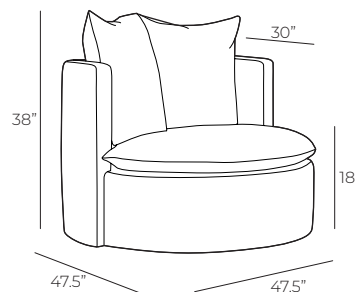

3. Legs

IMPORTANT:

Upholstered furniture is handmade using soft materials, therefore measurements can vary in all modules by up to +/- 1".

Measurements

2 seater
arm 120 arm

2 seater with swivel mechanism
arm 47°-S arm