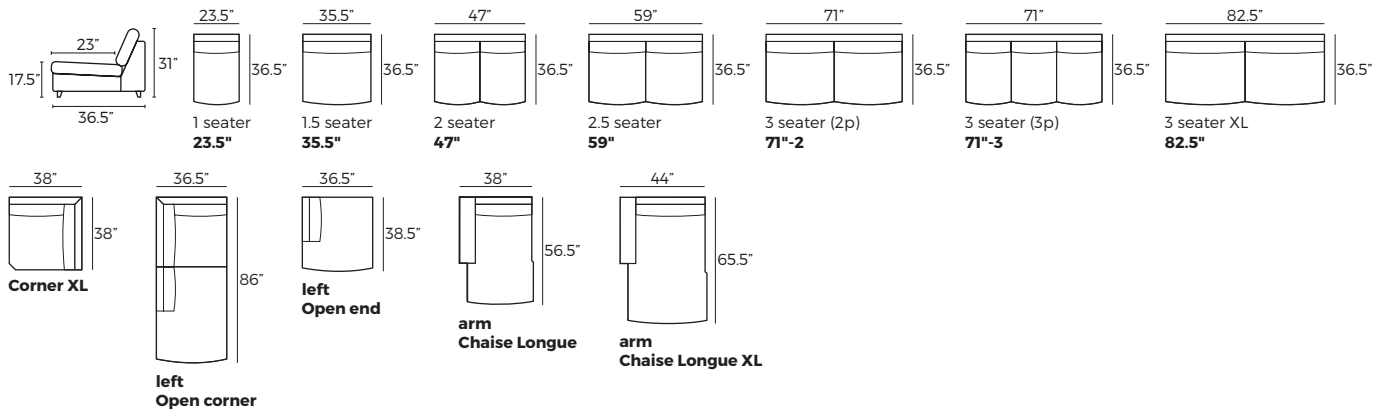

ROLF

VILMERS

ROLF

Comfort

1. Upholstery

2. Legs

IMPORTANT:

Upholstered furniture is handmade using soft materials, therefore measurements can vary in all modules by up to +/- 1".
 Modules and combinations shown in 2D drawings are left-sided. Modules and combinations can be mirrored from left to right.
 For an additional fee, the sides of each seater module can be covered in fabric.

Modules

Scale 1:100

Modules with armrest

Combinations

ROLF

Accessories

Scale 1:100

Footstool
35.5"x23.5"