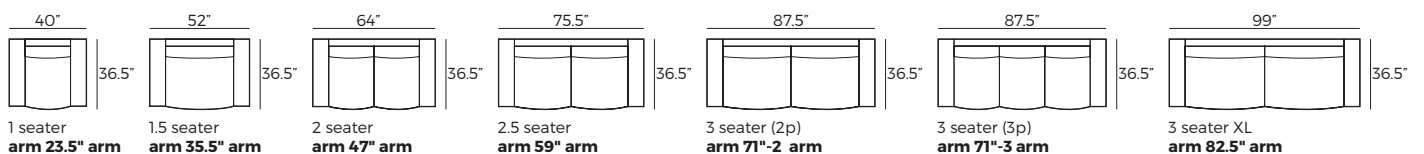

ROLF

VILMERS

ROLF

Comfort

1. Upholstery

2. Legs

IMPORTANT:

Upholstered furniture is handmade using soft materials, therefore measurements can vary in all modules by up to +/- 1".
 Modules and combinations shown in 2D drawings are left-sided. Modules and combinations can be mirrored from left to right.
 For an additional fee, the sides of each seater module can be covered in fabric.

Modules

Scale 1:100

Modules with armrest

Combinations

ROLF

Accessories

Scale 1:100

Footstool
35.5"x23.5"