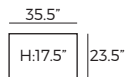

Modules

Scale 1:100

Modules with armrest

Combinations

ROLF

Accessories

Scale 1:100

Footstool
35.5"x23.5"