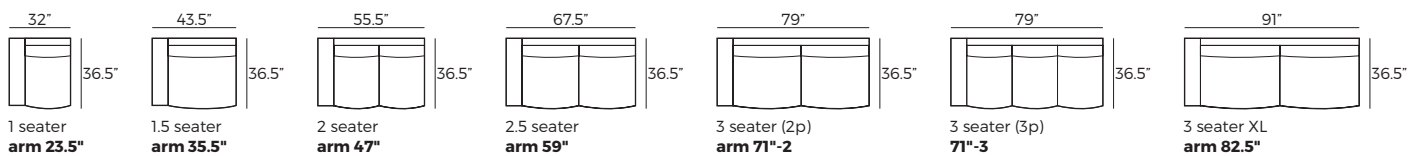

ROLF

VILMERS

ROLF

Comfort

1. Upholstery

2. Legs

IMPORTANT:

Upholstered furniture is handmade using soft materials, therefore measurements can vary in all modules by up to +/- 1".
 Modules and combinations shown in 2D drawings are left-sided. Modules and combinations can be mirrored from left to right.
 For an additional fee, the sides of each seater module can be covered in fabric.

Modules

Scale 1:100

Modules with armrest

Combinations

ROLF

Accessories

Scale 1:100

Footstool
35.5"x23.5"