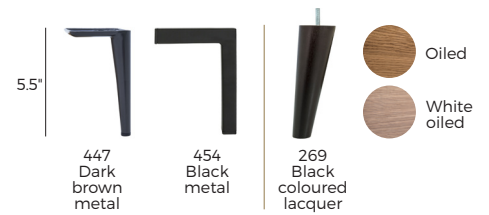

ROLF

VILMERS

ROLF

Comfort

1. Upholstery

2. Legs

IMPORTANT:

Upholstered furniture is handmade using soft materials, therefore measurements can vary in all modules by up to +/- 1".
 Modules and combinations shown in 2D drawings are left-sided. Modules and combinations can be mirrored from left to right.
 For an additional fee, the sides of each seater module can be covered in fabric.

Modules

Scale 1:100

Modules with armrest

Combinations

ROLF

Accessories

Scale 1:100

Footstool
35.5"x23.5"