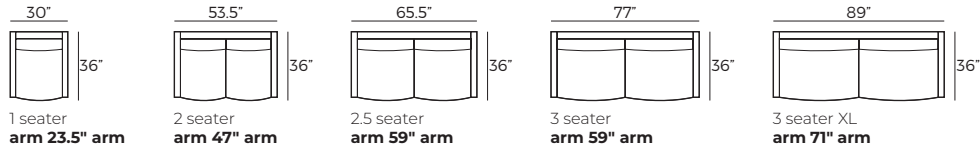

Upholstered furniture is handmade using soft materials, therefore measurements can vary in all modules by up to **+/-1"**.
 Modules and combinations shown in 2D drawings are left-sided. Modules and combinations can be mirrored from left to right.

Modules

Scale 1:100

SHINY

Modules with armrest

Scale 1:100

Combinations

Accessories