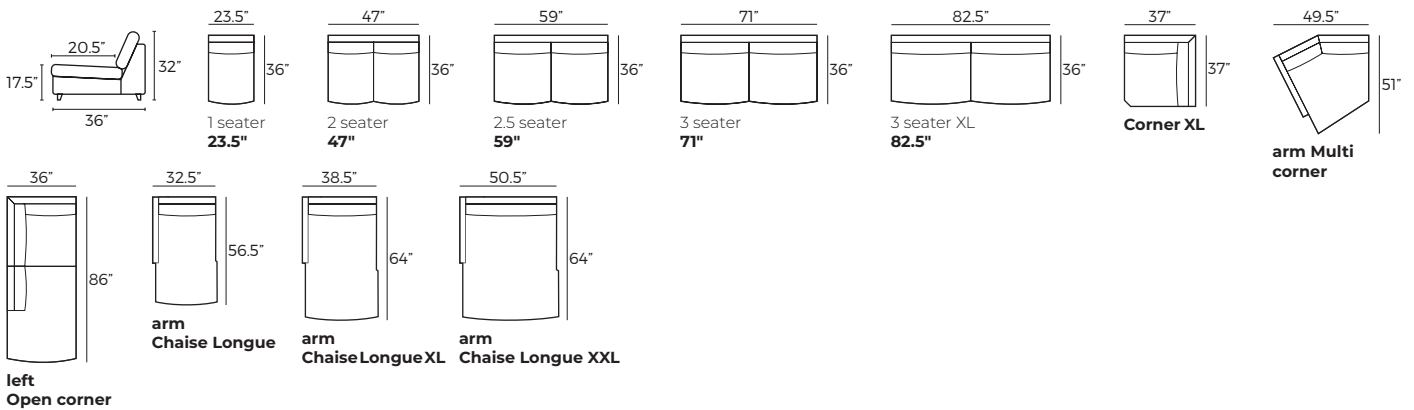

SHINY

VILMERS

SHINY

Comfort

1. Upholstery

2. Multicolour option

3. Legs

IMPORTANT:

Upholstered furniture is handmade using soft materials, therefore measurements can vary in all modules by up to **+/-1"**.
 Modules and combinations shown in 2D drawings are left-sided. Modules and combinations can be mirrored from left to right.

Modules

Scale 1:100

SHINY

Modules with armrest

Scale 1:100

Combinations

Accessories