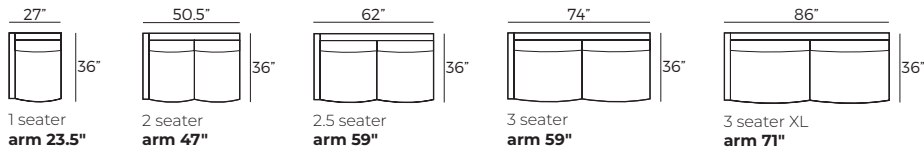

Upholstered furniture is handmade using soft materials, therefore measurements can vary in all modules by up to **+/-1"**.
 Modules and combinations shown in 2D drawings are left-sided. Modules and combinations can be mirrored from left to right.

Modules

Scale 1:100

SHINY

Modules with armrest

Scale 1:100

Combinations

Accessories