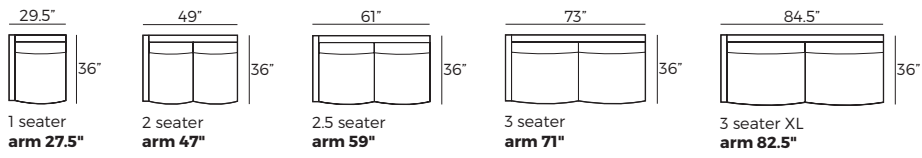

IMPORTANT:

Upholstered furniture is handmade using soft materials, therefore measurements can vary in all modules by up to +/- 1".
Modules and combinations shown in 2D drawings are left-sided. Modules and combinations can be mirrored from left to right.

Modules

Scale 1:100

SMILE

Modules with armrest

Scale 1:100

Combinations

Accessories