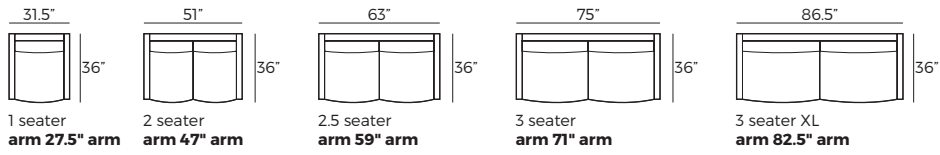

IMPORTANT:

Upholstered furniture is handmade using soft materials, therefore measurements can vary in all modules by up to +/- 1".
Modules and combinations shown in 2D drawings are left-sided. Modules and combinations can be mirrored from left to right.

Modules

Scale 1:100

SMILE

Modules with armrest

Scale 1:100

Combinations

Accessories