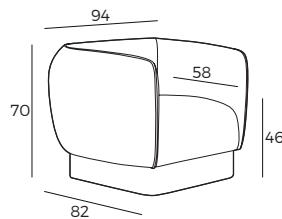

### 2. Rotation function

### 3. Legs

1 cm

524  
Plastic

Black metal\*

#### IMPORTANT:

Upholstered furniture is handmade using soft materials, therefore measurements can vary in all modules by up to **+/-2 cm**.

## Measurements

Scale 1:100

Chair  
**MOON**

Chair with swivel mechanism  
**MOON WITH SWIVEL**