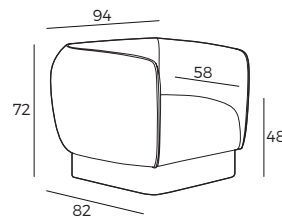

### 3. Legs

1 cm

524  
Plastic

Black metal\*

#### IMPORTANT:

Upholstered furniture is handmade using soft materials, therefore measurements can vary in all modules by up to **+/-2 cm**.

## Measurements

Scale 1:100

Chair  
**MOON**

Chair with swivel mechanism  
**MOON WITH SWIVEL**