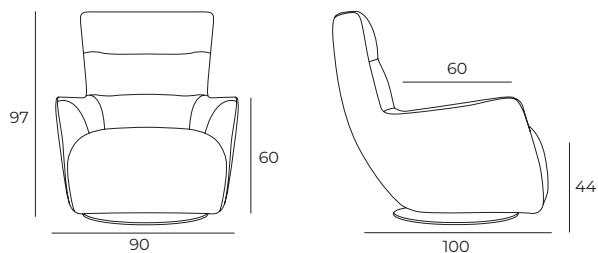

DUNE

VILMERS

DUNE

Standard

Rotates 360°

Black metal leg

With zero gravity function

Rotates 315°

MEASUREMENTS

Dune standard

Dune with zero gravity function