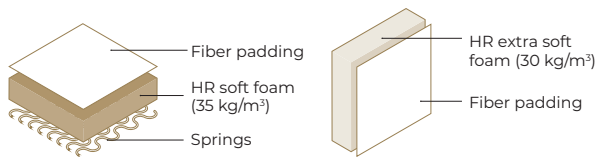

DUNE

VILMERS

DUNE

Standard

Rotates 360°

Black metal leg

With zero gravity function

Rotates 315°

Black metal leg

COMFORT

UPHOLSTERY

IMPORTANT:

Leather covers may require more stitches than fabric covers.

IMPORTANT:

Upholstered furniture is handmade using soft materials, therefore measurements can vary in all modules by up to **+/-2 cm**.
Supplied with a cable as standart (battery is available for an additional charge).

MEASUREMENTS

Dune standard

Dune with zero gravity function