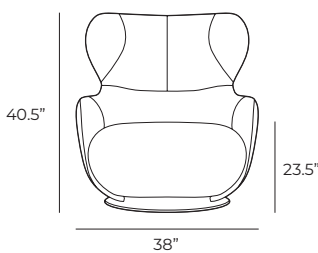

Furniture legs cannot be chosen.

Supplied with a cable as standard (battery is available for an additional charge).

MEASUREMENTS

Shell standard

Shell with zero gravity function

SHELL

ACCESSORIES

Footstool
27.5"x13.5"