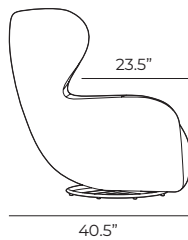

Leather covers may require more stitches than fabric covers.

IMPORTANT:

Upholstered furniture is handmade using soft materials, therefore measurements can vary in all modules by up to +/- 1".

Rotation mechanism customized only for armchair.

Furniture legs cannot be chosen.

Supplied with a cable as standard (battery is available for an additional charge).

MEASUREMENTS

Shell standard

Shell with zero gravity function

SHELL

ACCESSORIES

Footstool
27.5"x13.5"