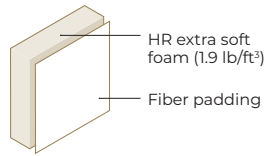

SHELL

Standard

Rotates 360°

Black metal legs

With zero gravity function

Rotates 315°

Black metal legs

Footstool

Black metal legs

COMFORT

UPHOLSTERY

Leather

Fabric

IMPORTANT:

Leather covers may require more stitches than fabric covers.

IMPORTANT:

Upholstered furniture is handmade using soft materials, therefore measurements can vary in all modules by up to +/- 1".

Rotation mechanism customized only for armchair.

Furniture legs cannot be chosen.

Supplied with a cable as standard (battery is available for an additional charge).

MEASUREMENTS

Shell standard

Shell with zero gravity function