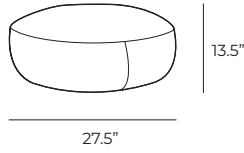

Furniture legs cannot be chosen.

Supplied with a cable as standard (battery is available for an additional charge).

MEASUREMENTS

Shell standard

Shell with zero gravity function

SHELL

ACCESSORIES

Footstool
27.5"x13.5"