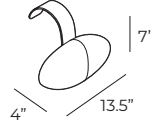

Furniture legs cannot be chosen.

Supplied with a cable as standard (battery is available for an additional charge).

MEASUREMENTS

Shell standard

Shell with zero gravity function

SHELL

ACCESSORIES

Footstool
27.5"x13.5"