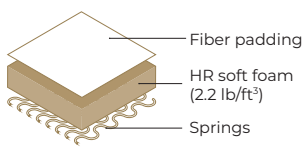

SHELL

Standard

Rotates 360°

Black metal legs

With zero gravity function

Rotates 315°

Black metal legs

Footstool

Black metal legs

COMFORT

UPHOLSTERY

Leather

Fabric

IMPORTANT:

Leather covers may require more stitches than fabric covers.

IMPORTANT:

Upholstered furniture is handmade using soft materials, therefore measurements can vary in all modules by up to +/- 1".

Rotation mechanism customized only for armchair.

Furniture legs cannot be chosen.

Supplied with a cable as standard (battery is available for an additional charge).

MEASUREMENTS

Shell standard

Shell with zero gravity function