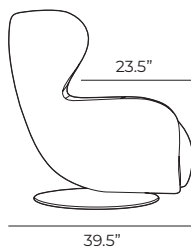

Furniture legs cannot be chosen.

Supplied with a cable as standard (battery is available for an additional charge).

MEASUREMENTS

Shell standard

Shell with zero gravity function

SHELL

ACCESSORIES

Footstool
27.5"x13.5"