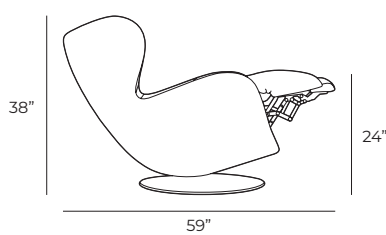

VILMERS

SHIELD

VILMERS.COM

ZERO GRAVITY

position

Rotation

Zero gravity

Rotates 315°

Furniture legs cannot be chosen.

Supplied with a cable as standard (battery is available for an additional charge).

MEASUREMENTS

Shell standard

Shell with zero gravity function

SHELL

ACCESSORIES

Footstool
27.5"x13.5"