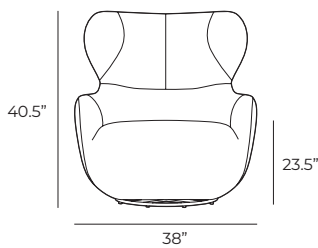

Leather covers may require more stitches than fabric covers.

IMPORTANT:

Upholstered furniture is handmade using soft materials, therefore measurements can vary in all modules by up to +/- 1".

Rotation mechanism customized only for armchair.

Furniture legs cannot be chosen.

Supplied with a cable as standard (battery is available for an additional charge).

MEASUREMENTS

Shell standard

Shell with zero gravity function

SHELL

ACCESSORIES

Footstool
27.5"x13.5"