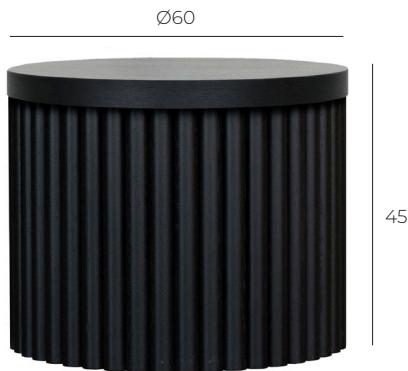

## FRAME

- Black | Stained & varnished  
Ash solid  
**BUDDHA-0001**
- White oiled | Stained & varnished  
Ash solid  
**BUDDHA-0005**

- Walnut | Stained & varnished  
Ash solid  
**BUDDHA-0006**

## TOP

- Black | Stained & varnished  
Oak veneer\*  
**BUDDHA-0001**
- White oiled | Stained & varnished  
Oak veneer\*  
**BUDDHA-0005**
- Walnut | Stained & varnished  
Oak veneer\*  
**BUDDHA-0006**

## FRAME

- Black | Stained & varnished  
Ash solid  
**BUDDHA-0002**
- White oiled | Stained & varnished  
Ash solid  
**BUDDHA-0003**

- Walnut | Stained & varnished  
Ash solid  
**BUDDHA-0004**