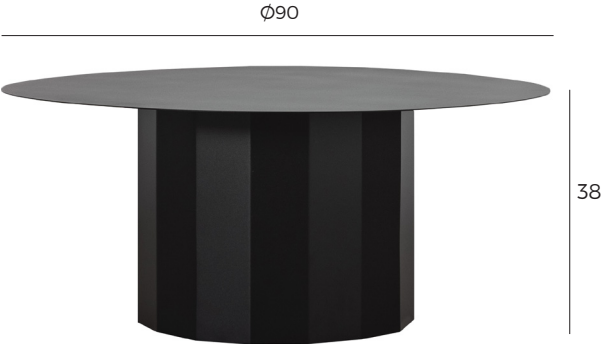

CARAT

by BÖTTCHER & KAYSER

VILMERS

CARAT

FRAME / TOP

● Black | Powder coated
Metal
CARAT-0025

○ White | Powder coated
Metal
CARAT-0029

FRAME / TOP

● Black | Powder coated
Metal
CARAT-0026

○ White | Powder coated
Metal
CARAT-0030

FRAME / TOP

● Black | Powder coated
Metal
CARAT-0027

○ White | Powder coated
Metal
CARAT-0031

CARAT

FRAME / TOP

- Black | Powder coated Metal
CARAT-0028
- White | Powder coated Metal
CARAT-0032