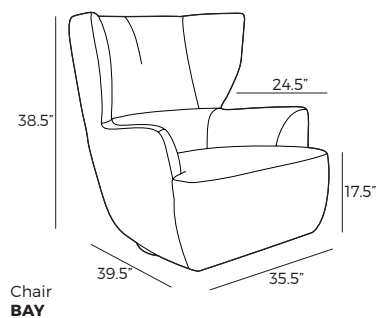

2. Rotation function

Rotates 360°

3. Legs

Black metal

IMPORTANT:

Upholstered furniture is handmade using soft materials, therefore measurements can vary in all modules by up to +/- 1".

Measurements

Scale 1:35