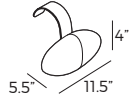

BAY

Accessories

Scale 1:65

Neckrest
No. 39