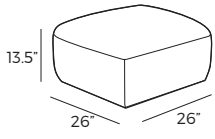

2. Rotation function

Rotates 360°

3. Legs

Black metal

IMPORTANT:

Upholstered furniture is handmade using soft materials, therefore measurements can vary in all modules by up to +/- 1".
Rotation mechanism customized only for armchair.

Measurements

Scale 1:35

COAST

Accessories

Footstool
26"x26"

Scale 1:65

Neckrest
No. 39