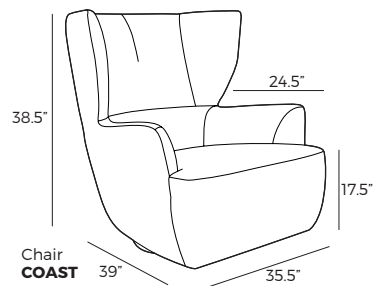

2. Rotation function

Rotates 360°

3. Legs

Black metal

IMPORTANT:

Upholstered furniture is handmade using soft materials, therefore measurements can vary in all modules by up to +/- 1".
Rotation mechanism customized only for armchair.

Measurements

Scale 1:35

COAST

Accessories

Footstool
26"x26"

Scale 1:65

Neckrest
No. 39