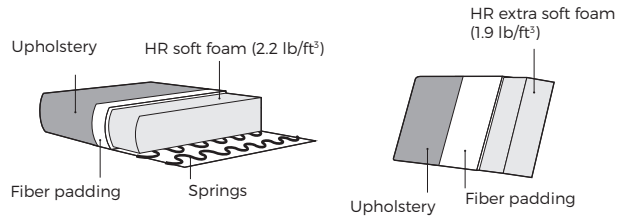

COAST

VILMERS

COAST

Comfort

1. Upholstery

Leather *

Fabric

* Leather upholstery may require more stitches than fabric upholstery.

2. Rotation function

Rotates 360°

3. Legs

Black metal

IMPORTANT:

Upholstered furniture is handmade using soft materials, therefore measurements can vary in all modules by up to +/- 1".
Rotation mechanism customized only for armchair.