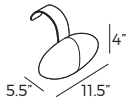

2. Rotation function

Rotates 360°

3. Legs

Black metal

IMPORTANT:

Upholstered furniture is handmade using soft materials, therefore measurements can vary in all modules by up to +/- 1".
Rotation mechanism customized only for armchair.

Measurements

Scale 1:35

COAST

Accessories

Footstool
26"x26"

Scale 1:65

Neckrest
No. 39