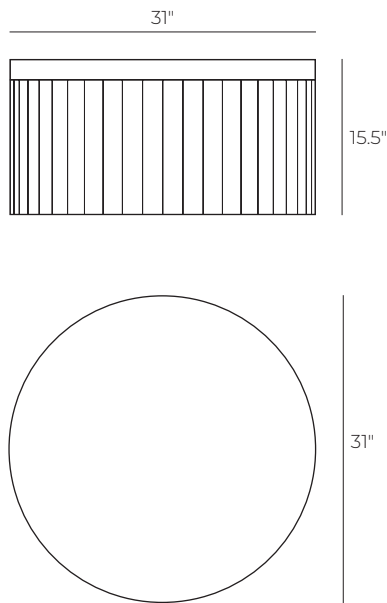

BUDDHA

BAMBOO collection

VILMERS
vilmers.com

TECHNICAL DATA

MEASUREMENTS

COLOR / CODES

Frame and top - Black oak
BUDDHA-0001

MEASUREMENTS