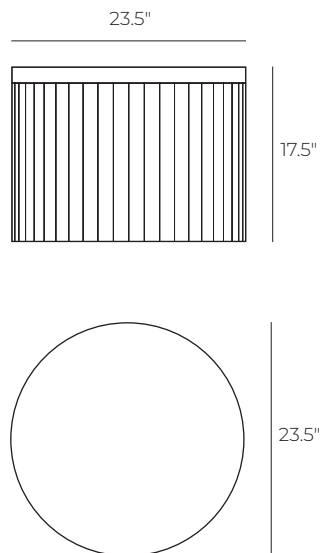

BUDDHA

BAMBOO collection

VILMERS
vilmers.com

TECHNICAL DATA

MEASUREMENTS

COLOR / CODES

Frame and top - Black oak
BUDDHA-0001

MEASUREMENTS