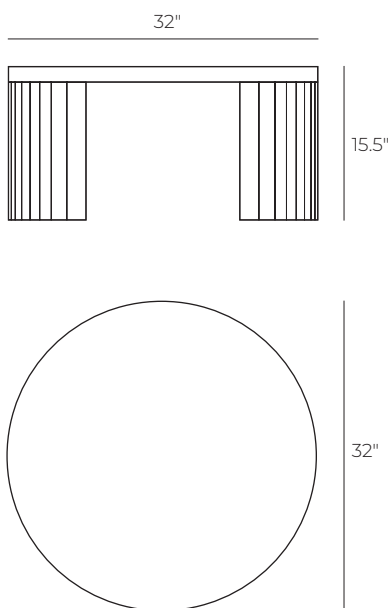

GUADUA

BAMBOO collection

VILMERS
vilmers.com

TECHNICAL DATA

MEASUREMENTS

COLOR / CODES

Frame and top - Black oak
GUADUA-0001

MEASUREMENTS