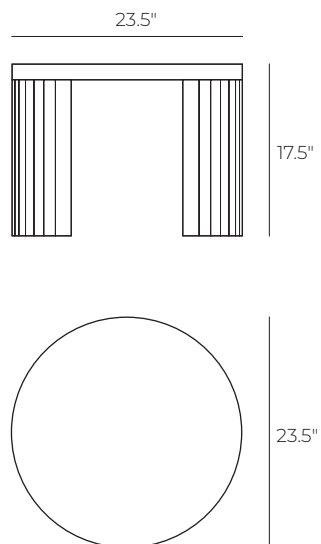

GUADUA

BAMBOO collection

VILMERS
vilmers.com

TECHNICAL DATA

MEASUREMENTS

COLOR / CODES

Frame and top - Black oak
GUADUA-0001

MEASUREMENTS