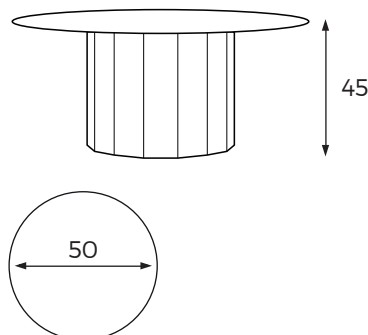

CARAT

by BÖTTCHER & KAYSER

VILMERS
vilmers.com

CARAT by BÖTTCHER & KAYSER

A simple yet eye-catching range of circular and cylindrical tables, CARAT fits effortlessly into any living space. Designed to work as a collection or as single pieces, the four tables come in varying heights and sizes and are available in both black and white brushed metal.

TECHNICAL DATA

Example: Black metal

MEASUREMENTS

COLOR / CODES

Frame and top - Black metal
CARAT-0025

Frame and top - White metal
CARAT-0029

Example: Black metal

MEASUREMENTS

COLOR / CODES

Frame and top - Black metal
CARAT-0026

Frame and top - White metal
CARAT-0030

Example: Black metal

MEASUREMENTS

COLOR / CODES

Frame and top - Black metal
CARAT-0027

Frame and top - White metal
CARAT-0031

Example: Black metal

MEASUREMENTS

COLOR / CODES

Frame and top - Black metal
CARAT-0028

Frame and top - White metal
CARAT-0032

Rest Assured.