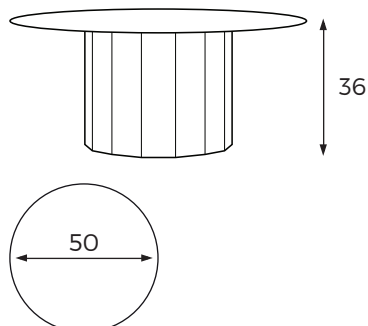

CARAT

by BÖTTCHER & KAYSER

VILMERS
vilmers.com

CARAT by BÖTTCHER & KAYSER

A simple yet eye-catching range of circular and cylindrical tables, CARAT fits effortlessly into any living space. Designed to work as a collection or as single pieces, the four tables come in varying heights and sizes and are available in both black and white brushed metal.

TECHNICAL DATA

Example: Black metal

MEASUREMENTS

COLOR / CODES

Frame and top - Black metal
CARAT-0025

Frame and top - White metal
CARAT-0029

Example: Black metal

MEASUREMENTS

COLOR / CODES

Frame and top - Black metal
CARAT-0026

Frame and top - White metal
CARAT-0030

Example: Black metal

MEASUREMENTS

COLOR / CODES

Frame and top - Black metal
CARAT-0027

Frame and top - White metal
CARAT-0031

Example: Black metal

MEASUREMENTS

COLOR / CODES

Frame and top - Black metal
CARAT-0028

Frame and top - White metal
CARAT-0032

Rest Assured.