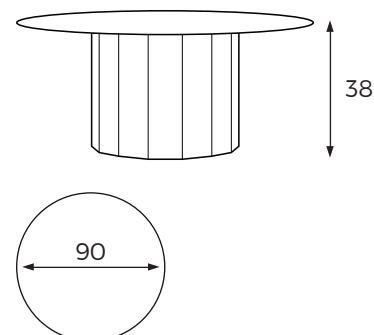

TECHNICAL DATA

Example: Black metal

MEASUREMENTS

COLOR / CODES

Frame and top - Black metal
CARAT-0025

Frame and top - White metal
CARAT-0029

Example: Black metal

MEASUREMENTS

COLOR / CODES

Frame and top - Black metal
CARAT-0026

Frame and top - White metal
CARAT-0030

Example: Black metal

MEASUREMENTS

COLOR / CODES

Frame and top - Black metal
CARAT-0027

Frame and top - White metal
CARAT-0031

Example: Black metal

MEASUREMENTS

COLOR / CODES

Frame and top - Black metal
CARAT-0028

Frame and top - White metal
CARAT-0032

Rest Assured.