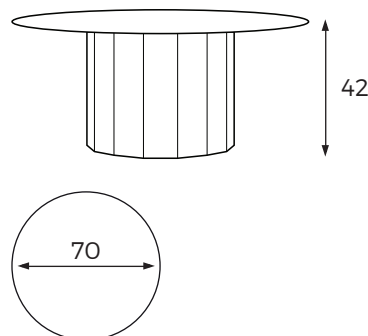

TECHNICAL DATA

Example: Black metal

MEASUREMENTS

COLOR / CODES

Frame and top - Black metal
CARAT-0025

Frame and top - White metal
CARAT-0029

Example: Black metal

MEASUREMENTS

COLOR / CODES

Frame and top - Black metal
CARAT-0026

Frame and top - White metal
CARAT-0030

Example: Black metal

MEASUREMENTS

COLOR / CODES

Frame and top - Black metal
CARAT-0027

Frame and top - White metal
CARAT-0031

Example: Black metal

MEASUREMENTS

COLOR / CODES

Frame and top - Black metal
CARAT-0028

Frame and top - White metal
CARAT-0032

Rest Assured.