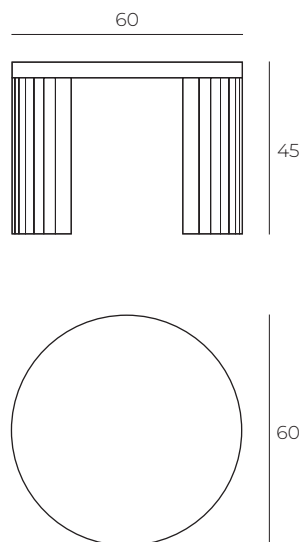

GUADUA

BAMBOO collection

VILMERS
vilmers.com

TECHNICAL DATA

MEASUREMENTS

COLOR / CODES

Frame and top - Black oak
GUADUA-0001

MEASUREMENTS