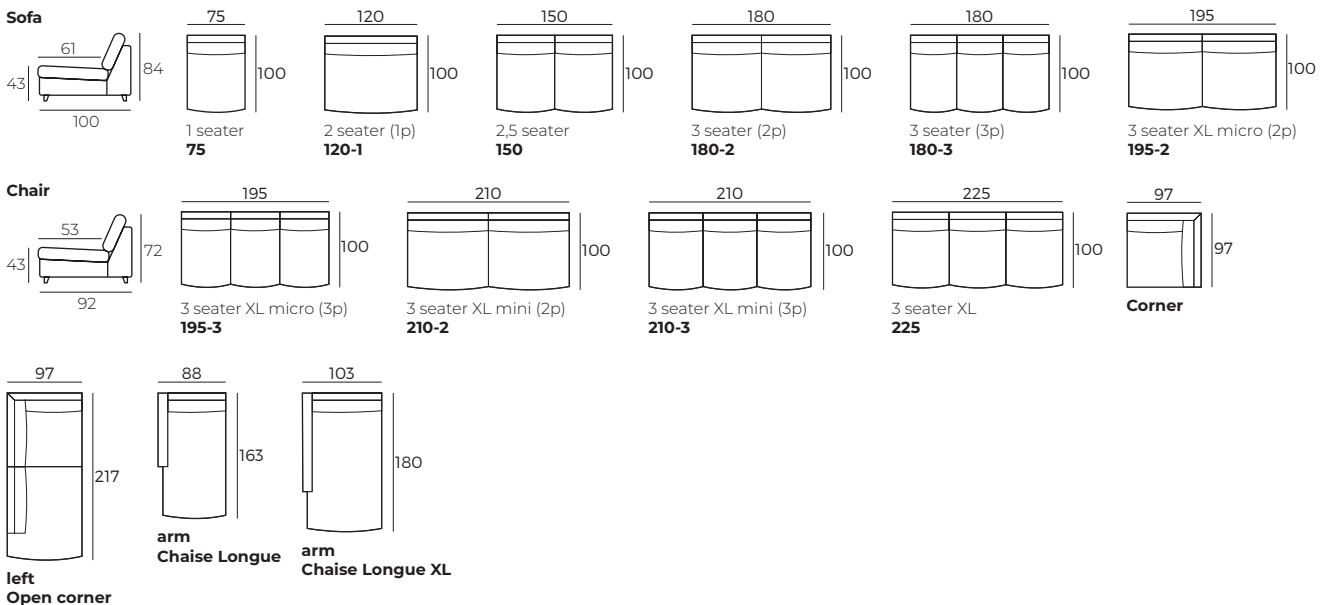

Modules

Scale 1:100