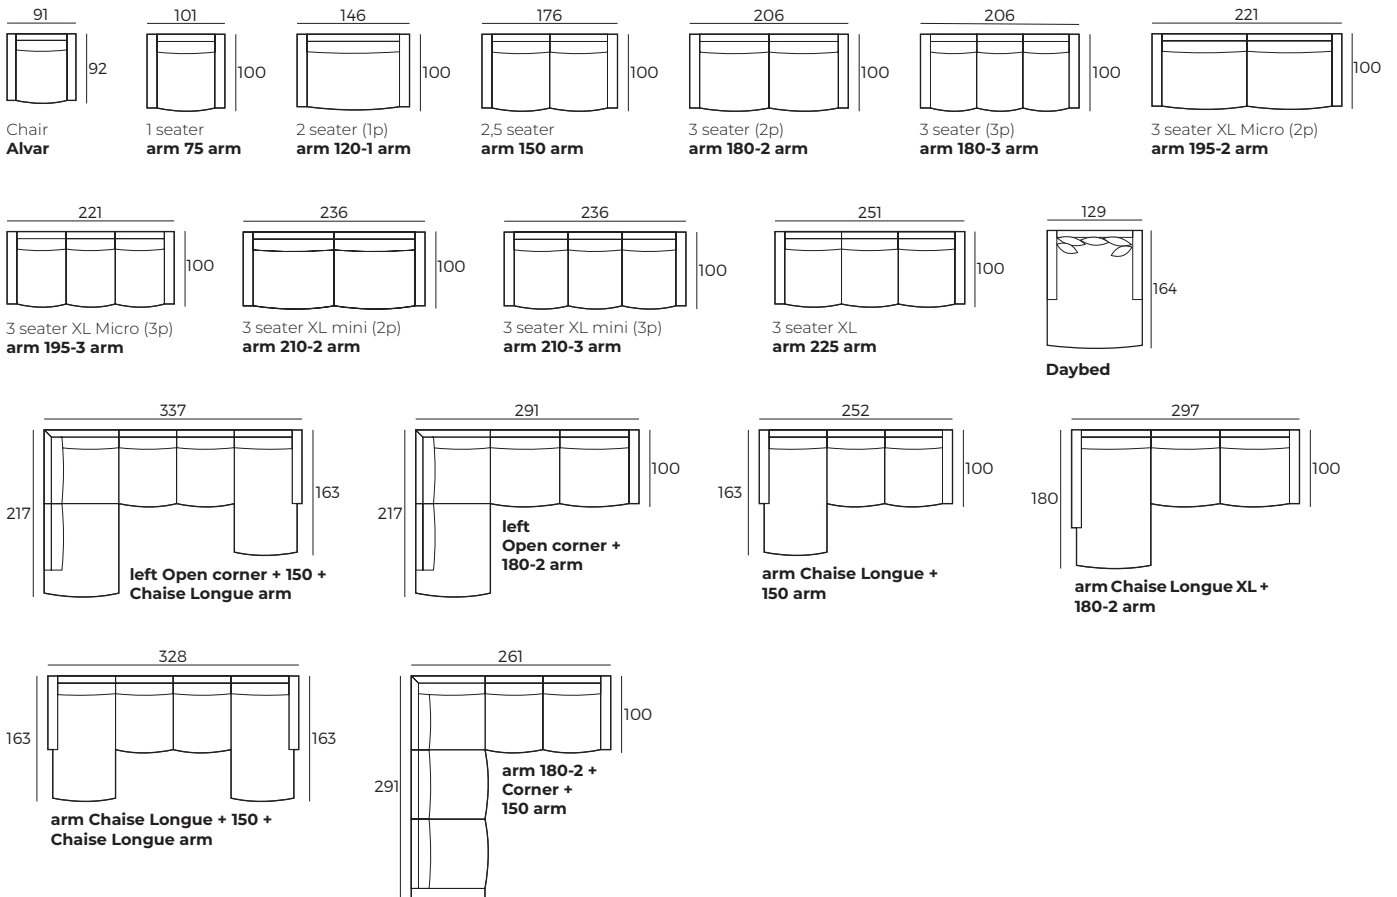

Combinations