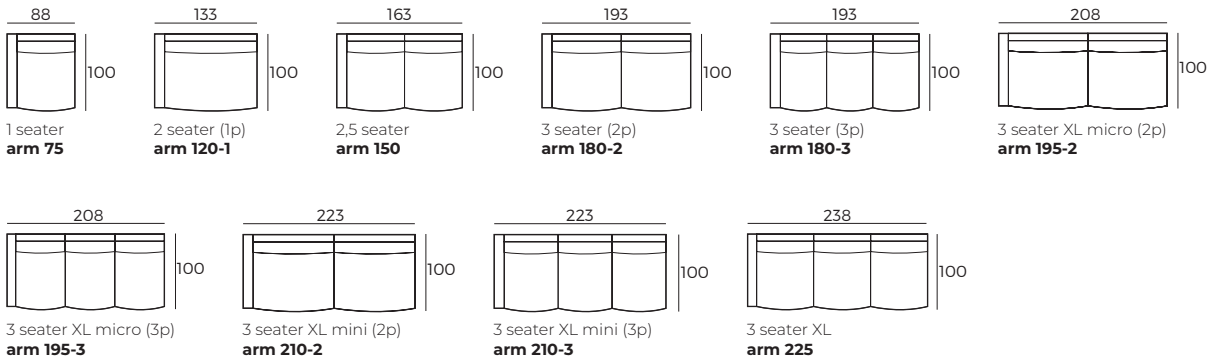

ALVAR

Modules with armrest

Scale 1:100