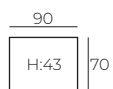

Upholstered furniture is handmade using soft materials, therefore measurements can vary in all modules by up to **+/-2 cm**.
Modules and combinations shown in 2D drawings are left-sided. Modules and combinations can be mirrored from left to right.

Modules

Scale 1:100

EDELWEISS

Modules with armrest

Scale 1:100

Combinations

Accessories

Footstool
90x70