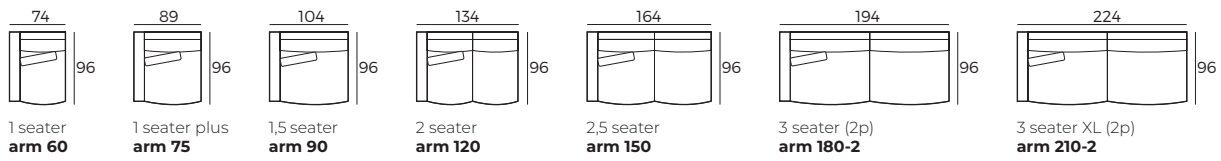

Upholstered furniture is handmade using soft materials, therefore measurements can vary in all modules by up to **+/-2 cm**.
Modules and combinations shown in 2D drawings are left-sided. Modules and combinations can be mirrored from left to right.

Modules

Scale 1:100

EDELWEISS

Modules with armrest

Scale 1:100

Combinations

Accessories

Footstool
90x70