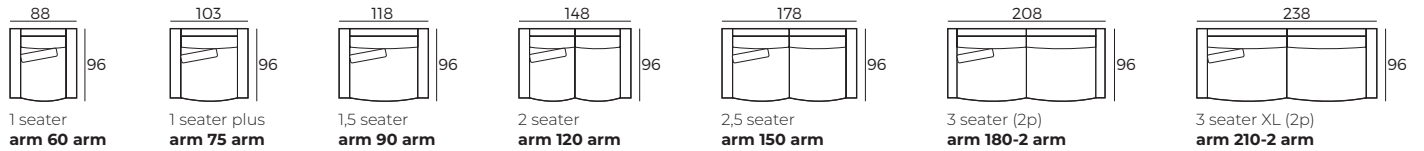

Upholstered furniture is handmade using soft materials, therefore measurements can vary in all modules by up to **+/-2 cm**.
Modules and combinations shown in 2D drawings are left-sided. Modules and combinations can be mirrored from left to right.

Modules

Scale 1:100

EDELWEISS

Modules with armrest

Scale 1:100

Combinations

Accessories

Footstool
90x70