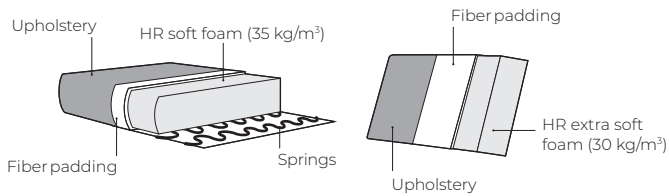

FIELD

VILMERS

FIELD

Comfort

1. Upholstery

* Leather upholstery may require more stitches than fabric upholstery.

2. Armrests

OMEGA*
W 3 x D 96 x H 65

POLO
W 17 x D 96 x H 60

BENTO
W 21 x D 96 x H 59

GUSTA
W 22 x D 96 x H 66

COMO
W 29 x D 96 x H 56

GRANDE
W 31 x D 96 x H 57

3. Legs

615
247*
Oiled
For: **OMEGA**

617
391*
Oiled
For: **POLO, BENTO, COMO**

614
400*
Oiled
For: **GUSTA**

613
398*
Oiled
For: **GRANDE**

Black

IMPORTANT:

Upholstered furniture is handmade using soft materials, therefore measurements can vary in all modules by up to **+/- 2 cm**.
Modules and combinations shown in 2D drawings are left-sided. Modules and combinations can be mirrored from left to right.
For an additional fee, the sides of each seater module can be covered in fabric.