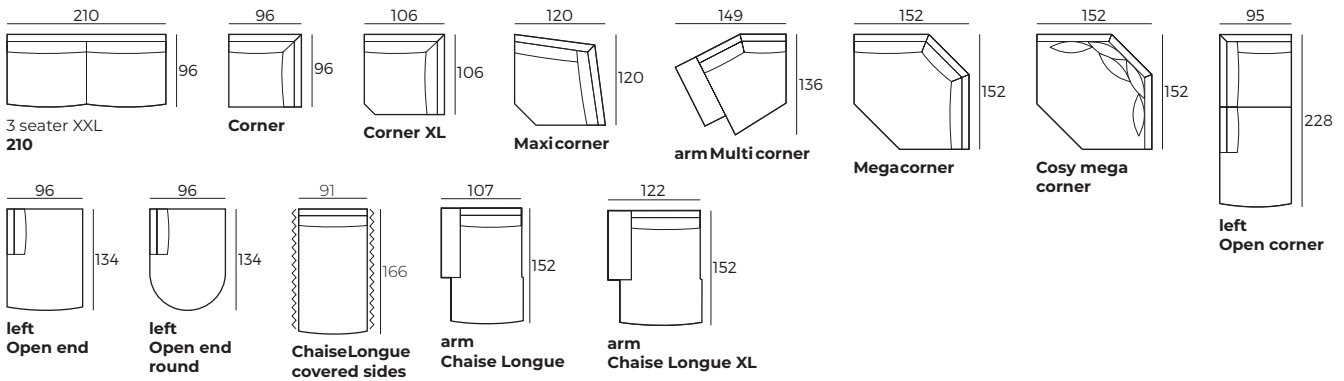

614
400*
Oiled
For: **GUSTA**

613
398*
Oiled
For: **GRANDE**

Black

IMPORTANT:

Upholstered furniture is handmade using soft materials, therefore measurements can vary in all modules by up to **+/- 2 cm**.
Modules and combinations shown in 2D drawings are left-sided. Modules and combinations can be mirrored from left to right.
For an additional fee, the sides of each seater module can be covered in fabric.

Modules (Measurements with GRANDE armrest)

Scale 1:100

FIELD

Modules (Measurements with GRANDE armrest)

Scale 1:100

Modules with armrest (Measurements with GRANDE armrest)

Combinations (Measurements with GRANDE armrest)

FIELD

Combinations (Measurements with GRANDE armrest)

Scale 1:100

Accessories