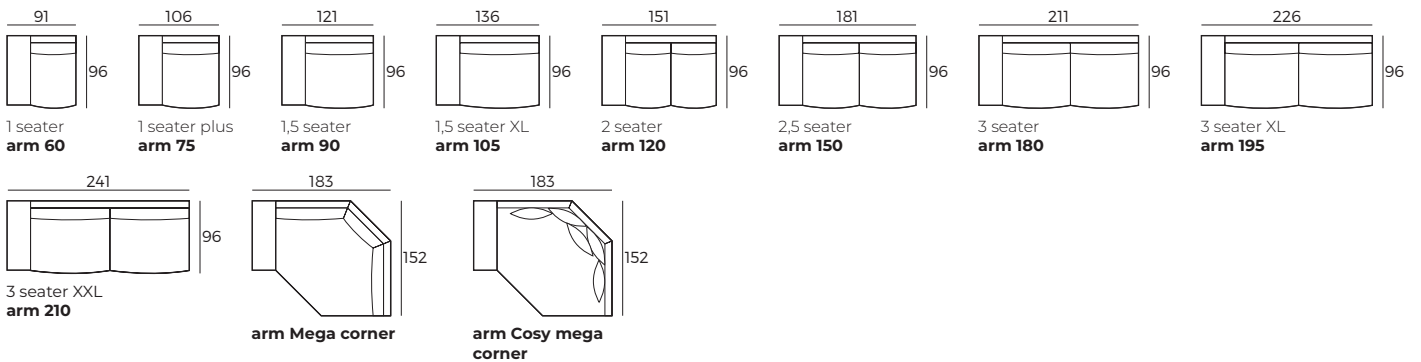

614
400*
Oiled
For: **GUSTA**

613
398*
Oiled
For: **GRANDE**

Black

IMPORTANT:

Upholstered furniture is handmade using soft materials, therefore measurements can vary in all modules by up to **+/- 2 cm**.
Modules and combinations shown in 2D drawings are left-sided. Modules and combinations can be mirrored from left to right.
For an additional fee, the sides of each seater module can be covered in fabric.

Modules (Measurements with GRANDE armrest)

Scale 1:100

FIELD

Modules (Measurements with GRANDE armrest)

Scale 1:100

Modules with armrest (Measurements with GRANDE armrest)

Combinations (Measurements with GRANDE armrest)

FIELD

Combinations (Measurements with GRANDE armrest)

Scale 1:100

Accessories