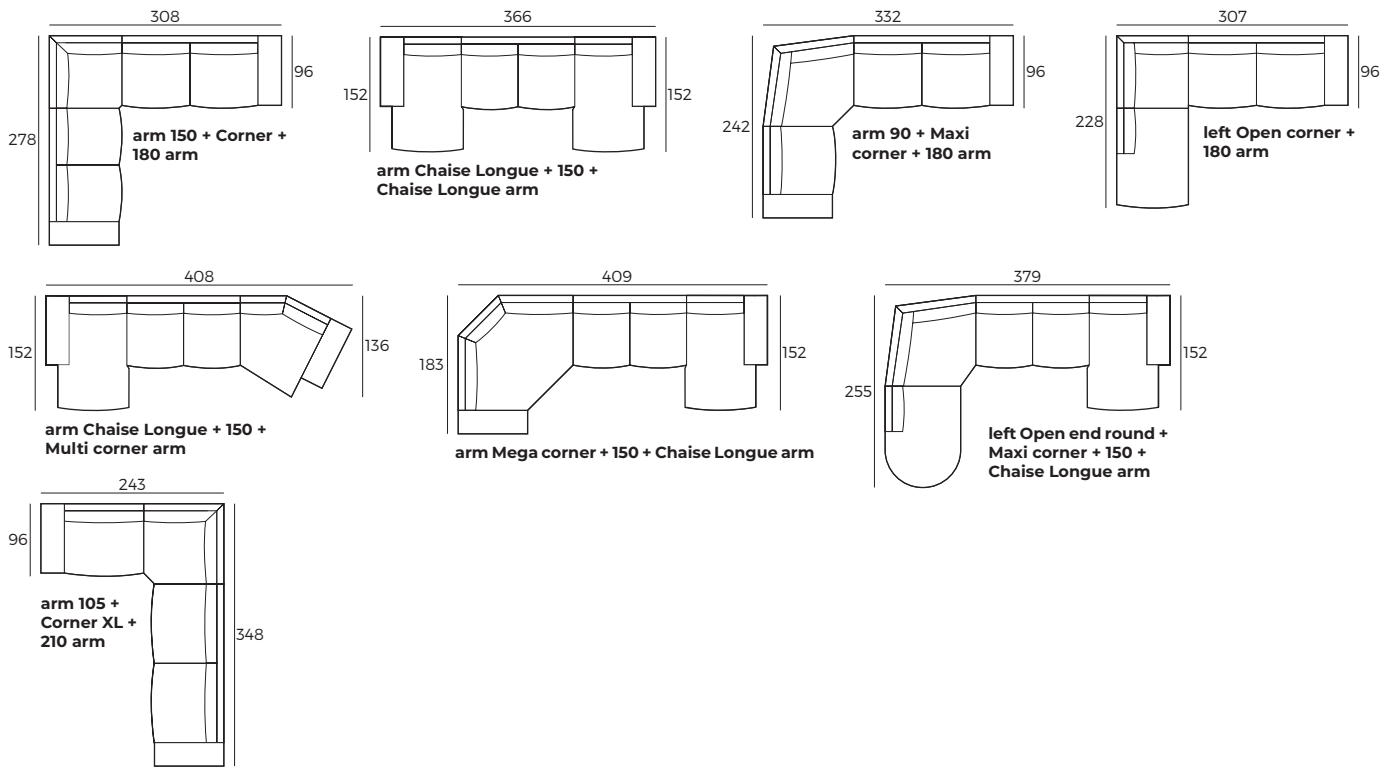

POLO
W 17 x D 96 x H 60

BENTO
W 21 x D 96 x H 59

GUSTA
W 22 x D 96 x H 66

COMO
W 29 x D 96 x H 56

GRANDE
W 31 x D 96 x H 57

3. Legs

615
247*
Oiled
For: **OMEGA**

617
391*
Oiled
For: **POLO, BENTO, COMO**

614
400*
Oiled
For: **GUSTA**

613
398*
Oiled
For: **GRANDE**

Black

IMPORTANT:

Upholstered furniture is handmade using soft materials, therefore measurements can vary in all modules by up to **+/- 2 cm**.
Modules and combinations shown in 2D drawings are left-sided. Modules and combinations can be mirrored from left to right.
For an additional fee, the sides of each seater module can be covered in fabric.

Modules (Measurements with GRANDE armrest)

Scale 1:100

FIELD

Modules (Measurements with GRANDE armrest)

Scale 1:100

Modules with armrest (Measurements with GRANDE armrest)

Combinations (Measurements with GRANDE armrest)

FIELD

Combinations (Measurements with GRANDE armrest)

Scale 1:100

Accessories