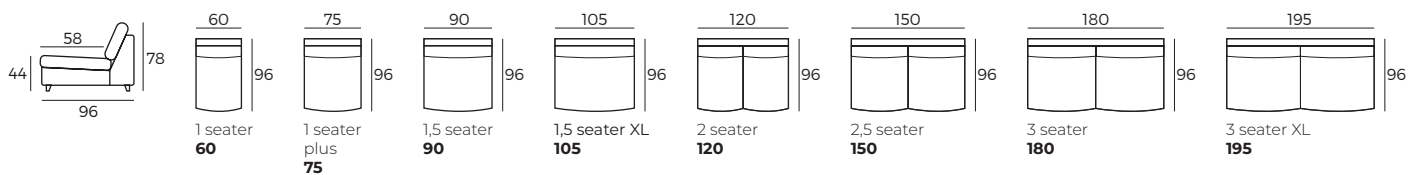

POLO
W 17 x D 96 x H 60

BENTO
W 21 x D 96 x H 59

GUSTA
W 22 x D 96 x H 66

COMO
W 29 x D 96 x H 56

GRANDE
W 31 x D 96 x H 57

3. Legs

615
247*
Oiled
For: **OMEGA**

617
391*
Oiled
For: **POLO, BENTO, COMO**

614
400*
Oiled
For: **GUSTA**

613
398*
Oiled
For: **GRANDE**

Black

IMPORTANT:

Upholstered furniture is handmade using soft materials, therefore measurements can vary in all modules by up to **+/- 2 cm**.
Modules and combinations shown in 2D drawings are left-sided. Modules and combinations can be mirrored from left to right.
For an additional fee, the sides of each seater module can be covered in fabric.

Modules (Measurements with GRANDE armrest)

Scale 1:100

FIELD

Modules (Measurements with GRANDE armrest)

Scale 1:100

Modules with armrest (Measurements with GRANDE armrest)

Combinations (Measurements with GRANDE armrest)