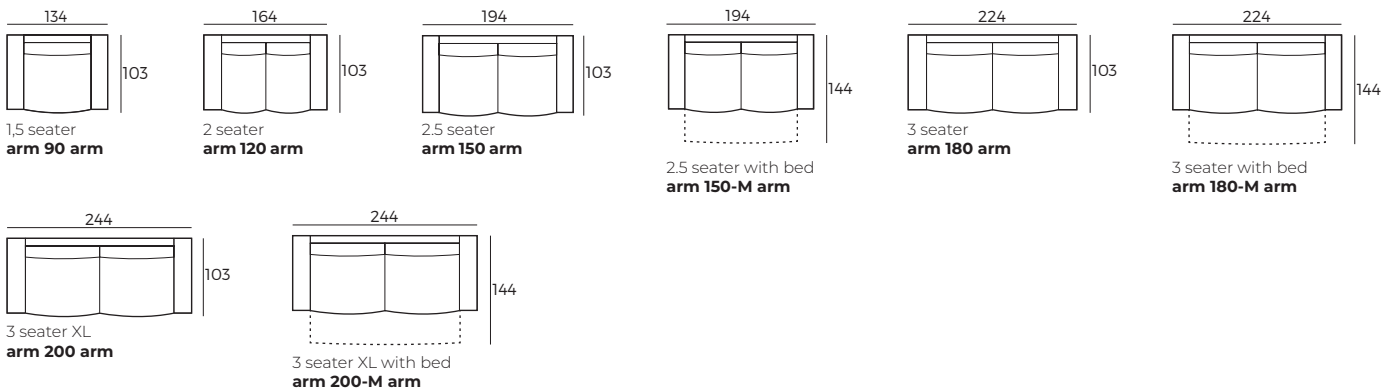

HAZEL

VILMERS

HAZEL

Comfort

1. Upholstery

2. Legs

IMPORTANT:

Upholstered furniture is handmade using soft materials, therefore measurements can vary in all modules by up to **+/-2 cm**.
 Modules and combinations shown in 2D drawings are left-sided. Modules and combinations can be mirrored from left to right.

Modules

Scale 1:100

HAZEL

Modules with armrest

Scale 1:100

Combinations

Accessories