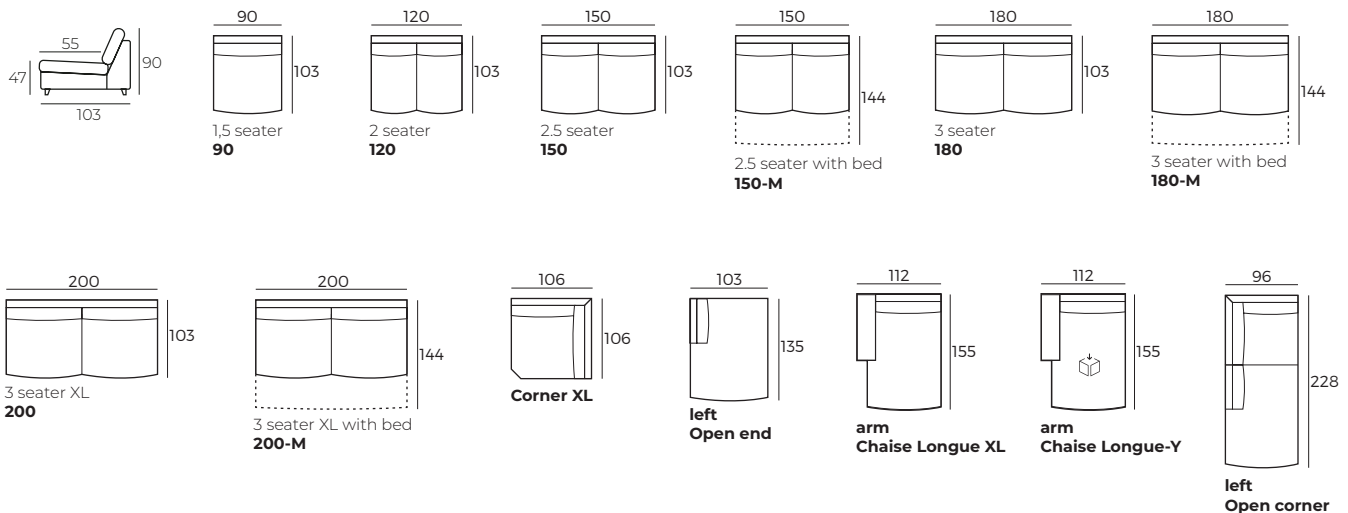

HAZEL

VILMERS

HAZEL

Comfort

1. Upholstery

2. Legs

IMPORTANT:

Upholstered furniture is handmade using soft materials, therefore measurements can vary in all modules by up to **+/-2 cm**.
 Modules and combinations shown in 2D drawings are left-sided. Modules and combinations can be mirrored from left to right.

Modules

Scale 1:100

HAZEL

Modules with armrest

Scale 1:100

Combinations

Accessories