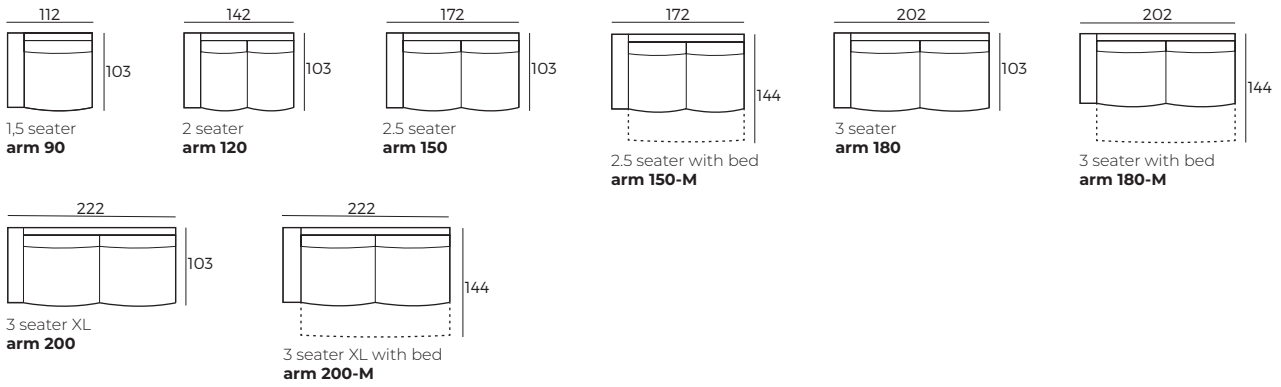

HAZEL

VILMERS

HAZEL

Comfort

1. Upholstery

2. Legs

IMPORTANT:

Upholstered furniture is handmade using soft materials, therefore measurements can vary in all modules by up to **+/-2 cm**.
 Modules and combinations shown in 2D drawings are left-sided. Modules and combinations can be mirrored from left to right.

Modules

Scale 1:100

HAZEL

Modules with armrest

Scale 1:100

Combinations

Accessories