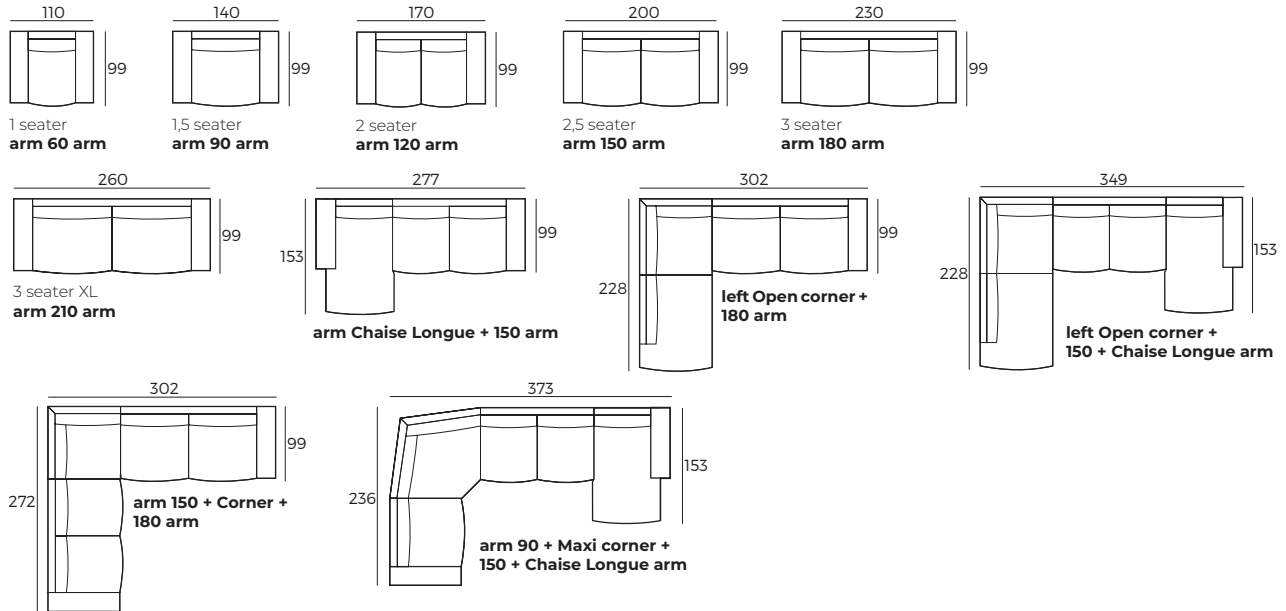

Oiled

IMPORTANT:

Upholstered furniture is handmade using soft materials, therefore measurements can vary in all modules by up to **+/-2 cm**.
Modules and combinations shown in 2D drawings are left-sided. Modules and combinations can be mirrored from left to right.
For an additional fee, the sides of each seater module can be covered in fabric.

Modules (Measurements with HEDY armrest)

Scale 1:100

HEDY

Modules with armrest (Measurements with HEDY armrest)

Scale 1:100

Combinations (Measurements with HEDY armrest)

Accessories