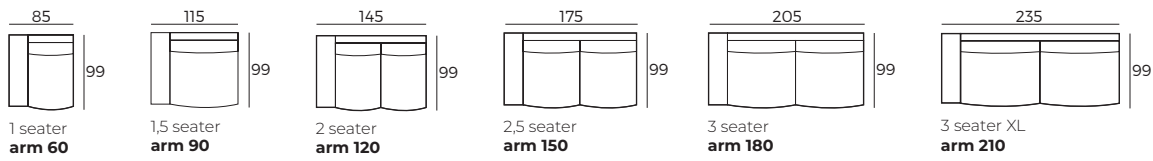

Oiled

IMPORTANT:

Upholstered furniture is handmade using soft materials, therefore measurements can vary in all modules by up to **+/-2 cm**.
Modules and combinations shown in 2D drawings are left-sided. Modules and combinations can be mirrored from left to right.
For an additional fee, the sides of each seater module can be covered in fabric.

Modules (Measurements with HEDY armrest)

Scale 1:100

HEDY

Modules with armrest (Measurements with HEDY armrest)

Scale 1:100

Combinations (Measurements with HEDY armrest)

Accessories