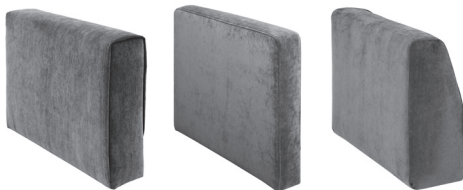

HEDY

VILMERS

HEDY

Feathers

Loose cushions

Removable cover

Comfort

1. Upholstery

Fabric

2. Armrests

COVY

W 21 x D 99 x H 63

FLATY

W 14 x D 99 x H 63

HEDY

W 25 x D 99 x H 63

3. Legs

152 Plastic

280 Black

* With Flaty armrest

282 Black

* With Covy armrest

342 Black

* With Hedy armrest

Oiled

IMPORTANT:

Upholstered furniture is handmade using soft materials, therefore measurements can vary in all modules by up to **+/-2 cm**.
Modules and combinations shown in 2D drawings are left-sided. Modules and combinations can be mirrored from left to right.
For an additional fee, the sides of each seater module can be covered in fabric.