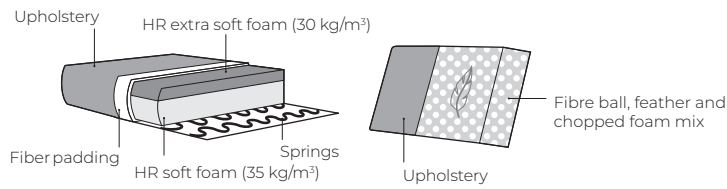

HEDY

Feathers

Loose cushions

Removable cover

Comfort

1. Upholstery

Fabric

2. Armrests

COVY

W 21 x D 99 x H 63

FLATY

W 14 x D 99 x H 63

HEDY

W 25 x D 99 x H 63

3. Legs

152 Plastic

280 Black

* With Flaty armrest

282 Black

* With Covy armrest

342 Black

* With Hedy armrest

Oiled

IMPORTANT:

Upholstered furniture is handmade using soft materials, therefore measurements can vary in all modules by up to **+/-2 cm**.
Modules and combinations shown in 2D drawings are left-sided. Modules and combinations can be mirrored from left to right.
For an additional fee, the sides of each seater module can be covered in fabric.

Modules (Measurements with HEDY armrest)

Scale 1:100