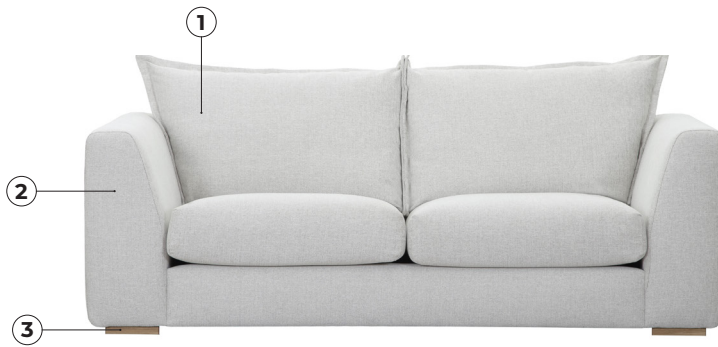

HEDY

VILMERS

HEDY

Feathers

Loose cushions

Removable cover

Comfort

1. Upholstery

Fabric

2. Armrests

COVY

W 21 x D 99 x H 63

FLATY

W 14 x D 99 x H 63

HEDY

W 25 x D 99 x H 63

3. Legs

152 Plastic

280 Black

* With Flaty armrest

282 Black

* With Covy armrest

342 Black

* With Hedy armrest

Oiled

IMPORTANT:

Upholstered furniture is handmade using soft materials, therefore measurements can vary in all modules by up to **+/-2 cm**.
Modules and combinations shown in 2D drawings are left-sided. Modules and combinations can be mirrored from left to right.
For an additional fee, the sides of each seater module can be covered in fabric.