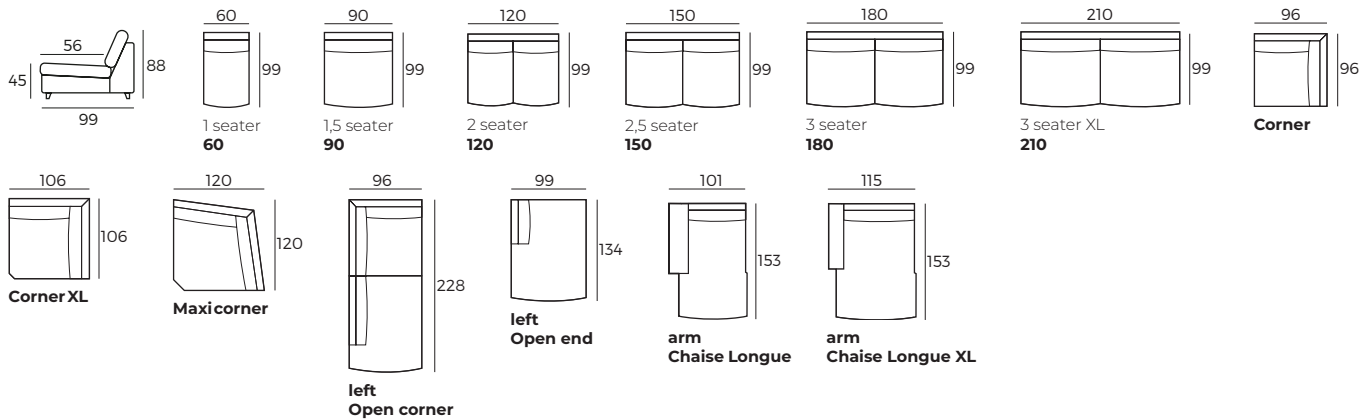

Modules (Measurements with HEDY armrest)

Scale 1:100