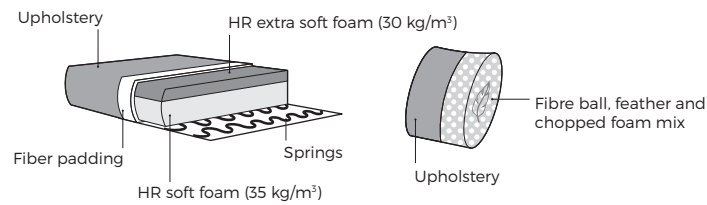

SMILE

VILMERS

SMILE

Feathers

Loose cushions

Removable cover

Comfort

1. Upholstery

Leather*

Fabric

* Leather upholstery may require more stitches than fabric upholstery.

2. Legs

18 cm

389 Black metal

460 Black metal

269 Black coloured lacquer

364 Black coloured lacquer Brass

364 Black coloured lacquer Silver

IMPORTANT:

Upholstered furniture is handmade using soft materials, therefore measurements can vary in all modules by up to **+/-2 cm**.
 Modules and combinations shown in 2D drawings are left-sided. Modules and combinations can be mirrored from left to right.
 For an additional fee, the sides of each seater module can be covered in fabric.