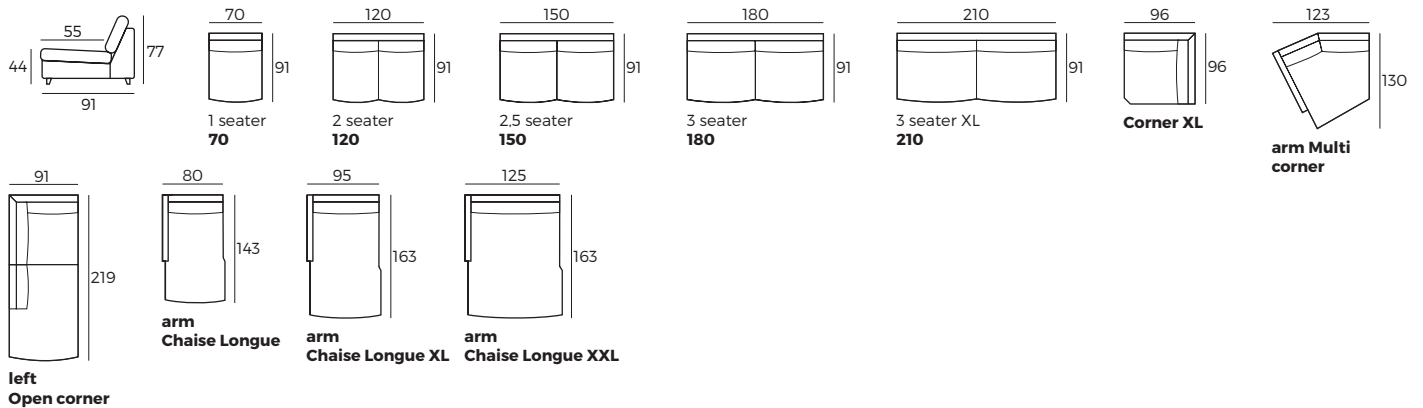

364 Black coloured lacquer Brass

364 Black coloured lacquer Silver

IMPORTANT:

Upholstered furniture is handmade using soft materials, therefore measurements can vary in all modules by up to **+/-2 cm**.
 Modules and combinations shown in 2D drawings are left-sided. Modules and combinations can be mirrored from left to right.
 For an additional fee, the sides of each seater module can be covered in fabric.

Modules

Scale 1:100

SMILE

Modules with armrest

Scale 1:100

Combinations

Accessories