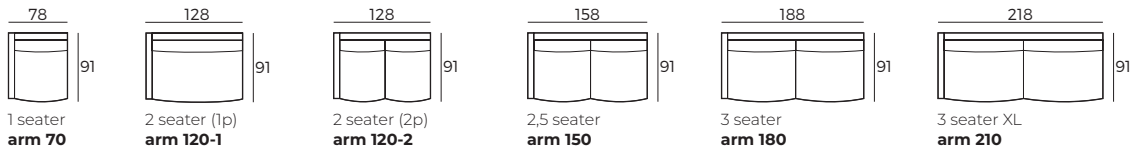

Leather*

Fabric

* Leather upholstery may require more stitches than fabric upholstery.

2. Multicolour option

3. Legs

IMPORTANT:

Upholstered furniture is handmade using soft materials, therefore measurements can vary in all modules by up to **+/-2 cm**.
 Modules and combinations shown in 2D drawings are left-sided. Modules and combinations can be mirrored from left to right.
 For an additional fee, the sides of each seater module can be covered in fabric.

Modules

Scale 1:100

SUNY

Modules with armrest

Scale 1:100

Combinations

Accessories