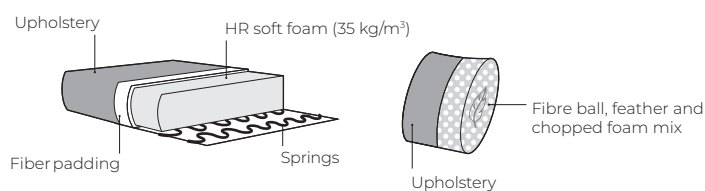

SUNY

VILMERS

SUNY

Feathers

Loose back cushions

Removable cover

Comfort

1. Upholstery

Leather*

Fabric

* Leather upholstery may require more stitches than fabric upholstery.

2. Multicolour option

3. Legs

IMPORTANT:

Upholstered furniture is handmade using soft materials, therefore measurements can vary in all modules by up to **+/-2 cm**.
 Modules and combinations shown in 2D drawings are left-sided. Modules and combinations can be mirrored from left to right.
 For an additional fee, the sides of each seater module can be covered in fabric.