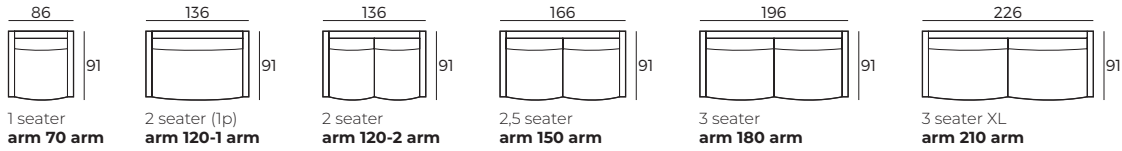

Leather*

Fabric

* Leather upholstery may require more stitches than fabric upholstery.

2. Multicolour option

3. Legs

IMPORTANT:

Upholstered furniture is handmade using soft materials, therefore measurements can vary in all modules by up to **+/-2 cm**.
 Modules and combinations shown in 2D drawings are left-sided. Modules and combinations can be mirrored from left to right.
 For an additional fee, the sides of each seater module can be covered in fabric.

Modules

Scale 1:100

SUNY

Modules with armrest

Scale 1:100

Combinations

Accessories