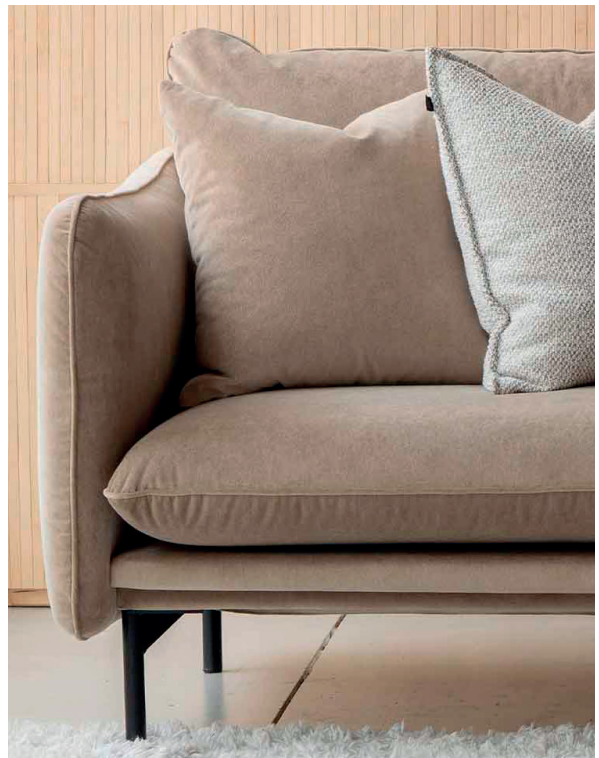

SUNY

VILMERS

SUNY

Feathers

Loose back cushions

Removable cover

Comfort

1. Upholstery

Leather*

Fabric

* Leather upholstery may require more stitches than fabric upholstery.

2. Multicolour option

3. Legs

IMPORTANT:

Upholstered furniture is handmade using soft materials, therefore measurements can vary in all modules by up to **+/-2 cm**.
 Modules and combinations shown in 2D drawings are left-sided. Modules and combinations can be mirrored from left to right.
 For an additional fee, the sides of each seater module can be covered in fabric.