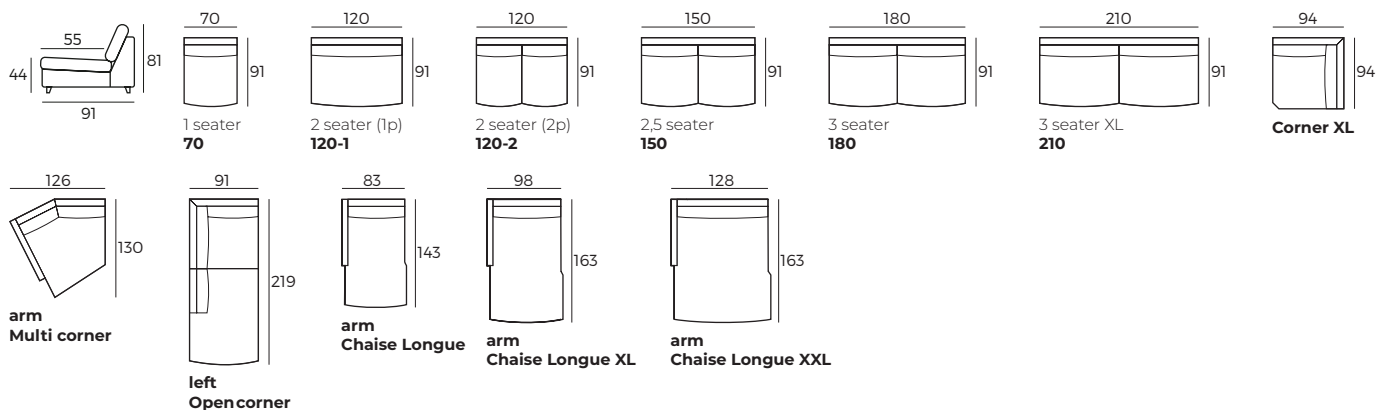

Leather*

Fabric

* Leather upholstery may require more stitches than fabric upholstery.

2. Multicolour option

3. Legs

IMPORTANT:

Upholstered furniture is handmade using soft materials, therefore measurements can vary in all modules by up to **+/-2 cm**.
 Modules and combinations shown in 2D drawings are left-sided. Modules and combinations can be mirrored from left to right.
 For an additional fee, the sides of each seater module can be covered in fabric.

Modules

Scale 1:100

SUNY

Modules with armrest

Scale 1:100

Combinations

Accessories