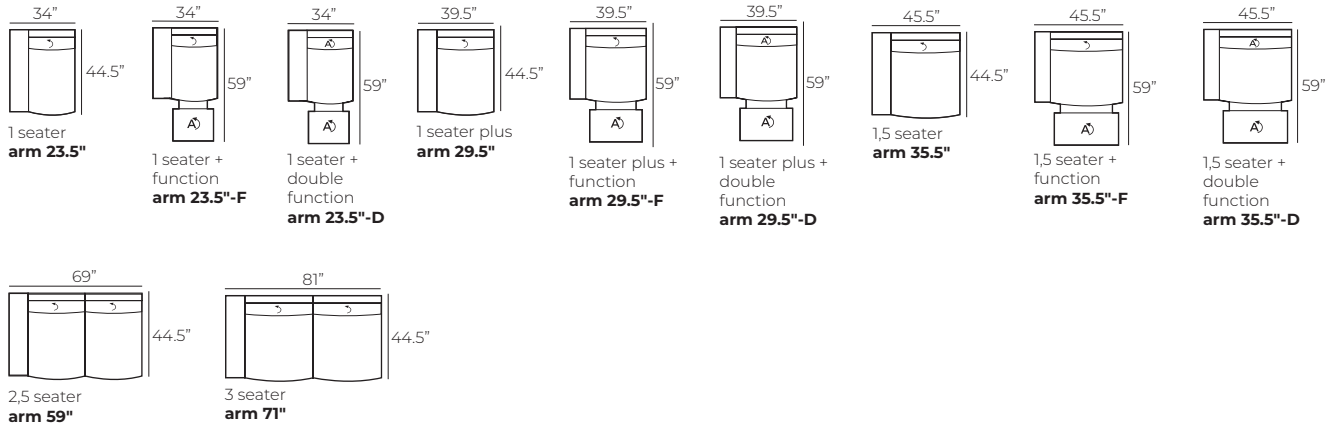

* Measurements for fully opened mechanism.

3. Legs

4. Armrests

BENTO
W 10" x D 43.5" x H 25"

SHARE
W 7.5" x D 43.5" x H 25"

OMEGA*
W 2" x D 43" x H 19.5"

*Not suitable for chaise longue.
*Only with modules with mechanisms

IMPORTANT:

Upholstered furniture is handmade using soft materials, therefore measurements can vary in all modules by up to +/- 1".
Modules and combinations shown in 2D drawings are left-sided. Modules and combinations can be mirrored from left to right.
Parts with a mechanism always have fibertex covered sides.
Sofa mechanism with two motors.

Modules (Measurements with BENTO armrest)

Scale 1:100

BEACH

Modules (Measurements with BENTO armrest)

Scale 1:100

Modules with armrest (Measurements with BENTO armrest)

Combinations (Measurements with BENTO armrest)