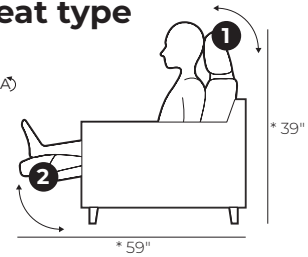

BEACH

VILMERS

BEACH

Comfort

1. Upholstery

* Leather and fabric upholstery contain the same number of stitches.

2. Headrest & seat type

- 1 Manual ↗ / Electrical ↻
- 2 Electrical ↻

* Measurements for fully opened mechanism.

3. Legs

4. Armrests

BENTO
W 10" x D 43.5" x H 25"

SHARE
W 7.5" x D 43.5" x H 25"

OMEGA*
W 2" x D 43" x H 19.5"

*Not suitable for chaise longue.
*Only with modules with mechanisms

IMPORTANT:

Upholstered furniture is handmade using soft materials, therefore measurements can vary in all modules by up to +/- 1".
Modules and combinations shown in 2D drawings are left-sided. Modules and combinations can be mirrored from left to right.
Parts with a mechanism always have fibertex covered sides.
Sofa mechanism with two motors.