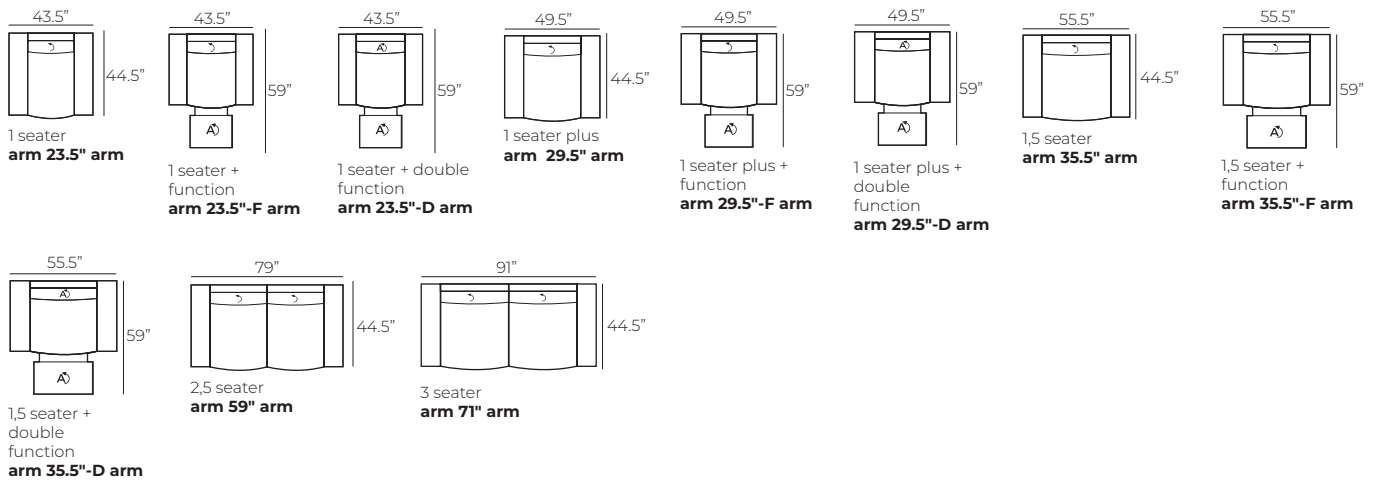

* Measurements for fully opened mechanism.

3. Legs

4. Armrests

BENTO
W 10" x D 43.5" x H 25"

SHARE
W 7.5" x D 43.5" x H 25"

OMEGA*
W 2" x D 43" x H 19.5"

*Not suitable for chaise longue.
*Only with modules with mechanisms

IMPORTANT:

Upholstered furniture is handmade using soft materials, therefore measurements can vary in all modules by up to +/- 1".
Modules and combinations shown in 2D drawings are left-sided. Modules and combinations can be mirrored from left to right.
Parts with a mechanism always have fibertex covered sides.
Sofa mechanism with two motors.

Modules (Measurements with BENTO armrest)

Scale 1:100

BEACH

Modules (Measurements with BENTO armrest)

Scale 1:100

Modules with armrest (Measurements with BENTO armrest)

Combinations (Measurements with BENTO armrest)