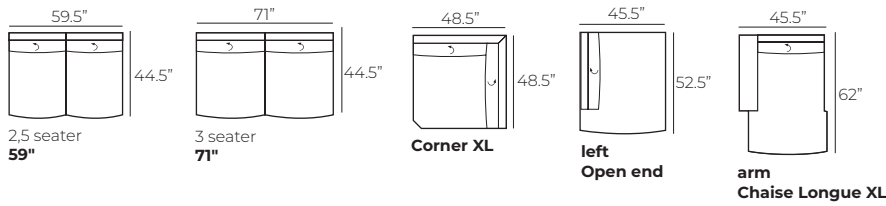

* Measurements for fully opened mechanism.

3. Legs

4. Armrests

BENTO
W 10" x D 43.5" x H 25"

SHARE
W 7.5" x D 43.5" x H 25"

OMEGA*
W 2" x D 43" x H 19.5"

*Not suitable for chaise longue.
*Only with modules with mechanisms

IMPORTANT:

Upholstered furniture is handmade using soft materials, therefore measurements can vary in all modules by up to +/- 1".
Modules and combinations shown in 2D drawings are left-sided. Modules and combinations can be mirrored from left to right.
Parts with a mechanism always have fibertex covered sides.
Sofa mechanism with two motors.

Modules (Measurements with BENTO armrest)

Scale 1:100

BEACH

Modules (Measurements with BENTO armrest)

Scale 1:100

Modules with armrest (Measurements with BENTO armrest)

Combinations (Measurements with BENTO armrest)