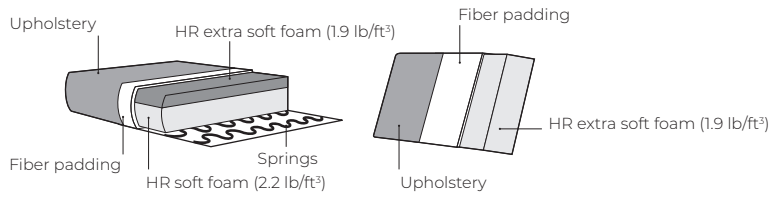

BEACH

VILMERS

BEACH

Comfort

1. Upholstery

* Leather and fabric upholstery contain the same number of stitches.

2. Headrest & seat type

- 1 Manual ↗ / Electrical ↻
- 2 Electrical ↻

* Measurements for fully opened mechanism.

3. Legs

4. Armrests

BENTO
W 10" x D 43.5" x H 25"

SHARE
W 7.5" x D 43.5" x H 25"

OMEGA*
W 2" x D 43" x H 19.5"

*Not suitable for chaise longue.
*Only with modules with mechanisms

IMPORTANT:

Upholstered furniture is handmade using soft materials, therefore measurements can vary in all modules by up to +/- 1".
Modules and combinations shown in 2D drawings are left-sided. Modules and combinations can be mirrored from left to right.
Parts with a mechanism always have fibertex covered sides.
Sofa mechanism with two motors.