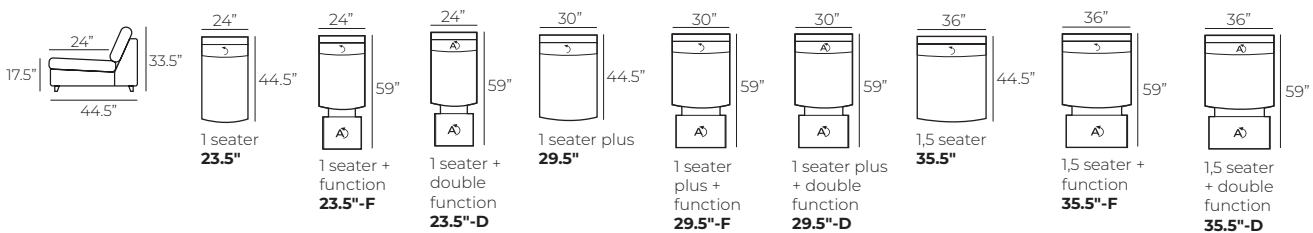

* Measurements for fully opened mechanism.

3. Legs

4. Armrests

BENTO
W 10" x D 43.5" x H 25"

SHARE
W 7.5" x D 43.5" x H 25"

OMEGA*
W 2" x D 43" x H 19.5"

*Not suitable for chaise longue.
*Only with modules with mechanisms

IMPORTANT:

Upholstered furniture is handmade using soft materials, therefore measurements can vary in all modules by up to +/- 1".
Modules and combinations shown in 2D drawings are left-sided. Modules and combinations can be mirrored from left to right.
Parts with a mechanism always have fibertex covered sides.
Sofa mechanism with two motors.

Modules (Measurements with BENTO armrest)

Scale 1:100

BEACH

Modules (Measurements with BENTO armrest)

Scale 1:100

Modules with armrest (Measurements with BENTO armrest)

Combinations (Measurements with BENTO armrest)