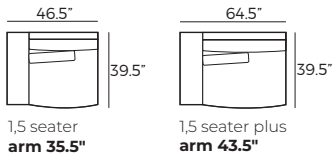

Upholstered furniture is handmade using soft materials, therefore measurements can vary in all modules by up to **+/-1"**.
Modules and combinations shown in 2D drawings are left-sided. Modules and combinations can be mirrored from left to right.

Modules

Scale 1:100

CLOVER

Modules with armrest

Scale 1:100

Combinations

Accessories