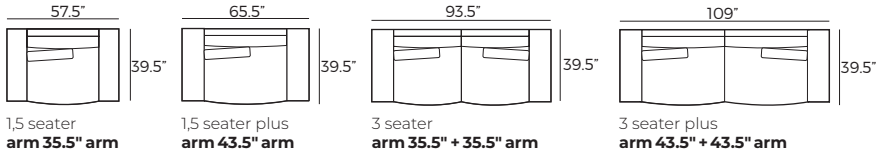

Upholstered furniture is handmade using soft materials, therefore measurements can vary in all modules by up to **+/-1"**.
Modules and combinations shown in 2D drawings are left-sided. Modules and combinations can be mirrored from left to right.

Modules

Scale 1:100

CLOVER

Modules with armrest

Scale 1:100

Combinations

Accessories