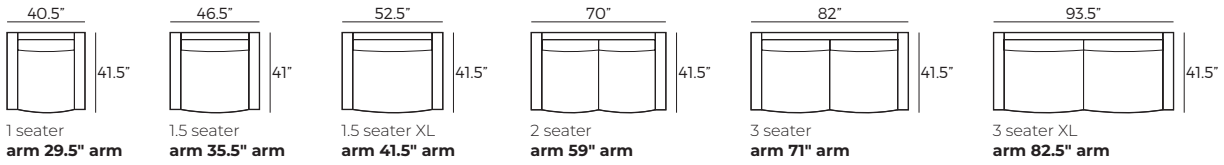

Fabric

2. Multicolour option

3. Legs

IMPORTANT:

Upholstered furniture is handmade using soft materials therefore measurements may vary up to **+/- 1"**; Modules and combinations shown in 2D drawings are left-sided. Modules and combinations can be mirrored from left to right.

The standard leg is 7".

For an additional fee, the sides of each seater module can be covered in fabric.

Modules

Scale 1:100

DAISY

Modules with armrest

Scale 1:100

Combinations