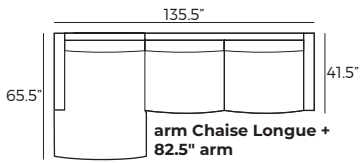

Fabric

2. Multicolour option

3. Legs

IMPORTANT:

Upholstered furniture is handmade using soft materials therefore measurements may vary up to **+/- 1"**; Modules and combinations shown in 2D drawings are left-sided. Modules and combinations can be mirrored from left to right.

The standard leg is 7".

For an additional fee, the sides of each seater module can be covered in fabric.

Modules

Scale 1:100

DAISY

Modules with armrest

Scale 1:100

Combinations