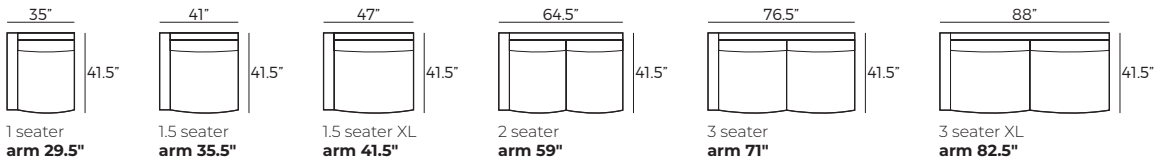

Fabric

2. Multicolour option

3. Legs

IMPORTANT:

Upholstered furniture is handmade using soft materials therefore measurements may vary up to **+/- 1"**; Modules and combinations shown in 2D drawings are left-sided. Modules and combinations can be mirrored from left to right.

The standard leg is 7".

For an additional fee, the sides of each seater module can be covered in fabric.

Modules

Scale 1:100

DAISY

Modules with armrest

Scale 1:100

Combinations