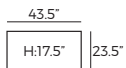

Accessories

Footstool
43.5"x23.5"