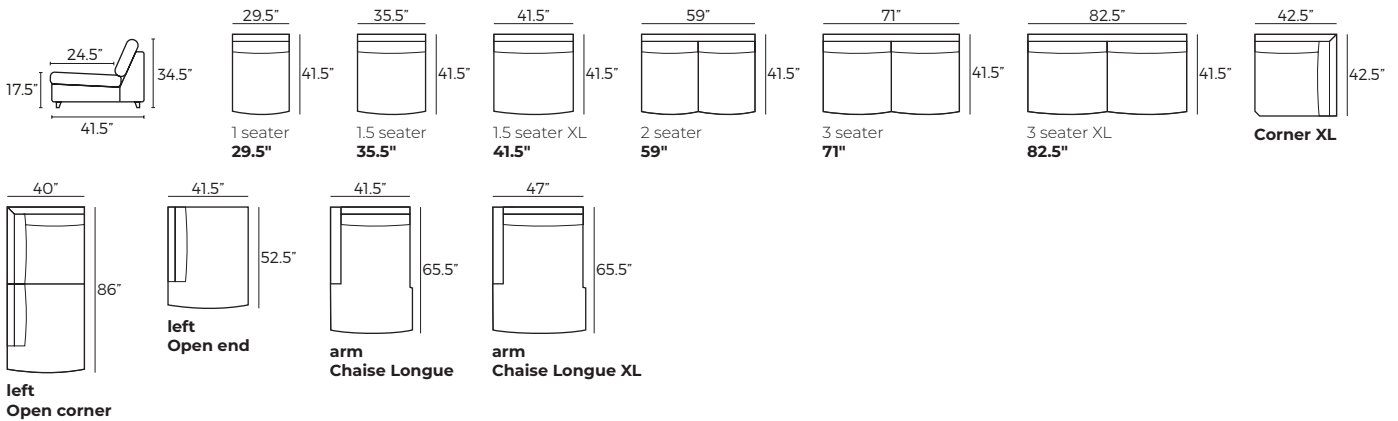

Fabric

2. Multicolour option

3. Legs

IMPORTANT:

Upholstered furniture is handmade using soft materials therefore measurements may vary up to **+/- 1"**; Modules and combinations shown in 2D drawings are left-sided. Modules and combinations can be mirrored from left to right.

The standard leg is 7".

For an additional fee, the sides of each seater module can be covered in fabric.

Modules

Scale 1:100

DAISY

Modules with armrest

Scale 1:100

Combinations