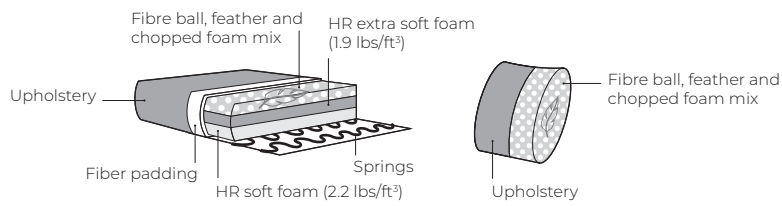

DAISY

VILMERS

DAISY

Feathers

Removable cover

Loose cushions

Comfort

1. Upholstery

Fabric

2. Multicolour option

3. Legs

IMPORTANT:

Upholstered furniture is handmade using soft materials therefore measurements may vary up to **+/- 1"**; Modules and combinations shown in 2D drawings are left-sided. Modules and combinations can be mirrored from left to right.

The standard leg is 7".

For an additional fee, the sides of each seater module can be covered in fabric.

Modules

Scale 1:100

DAISY

Modules with armrest

Scale 1:100

Combinations