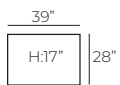

GARDENIA

VILMERS

GARDENIA

Modules with armrest

Scale 1:100

Combinations

Accessories

Footstool
39"x28"