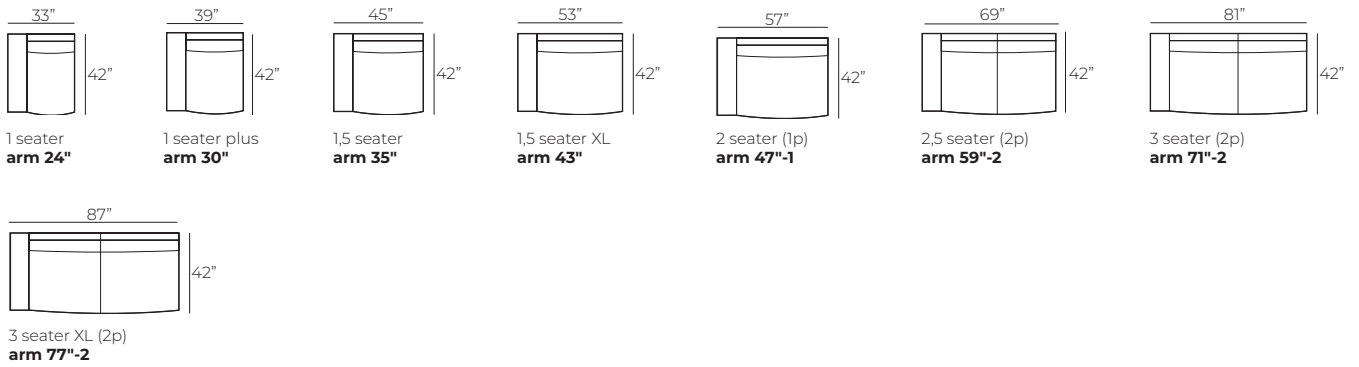

GARDENIA

VILMERS

GARDENIA

Modules with armrest

Scale 1:100

Combinations

Accessories

Footstool
39"x28"