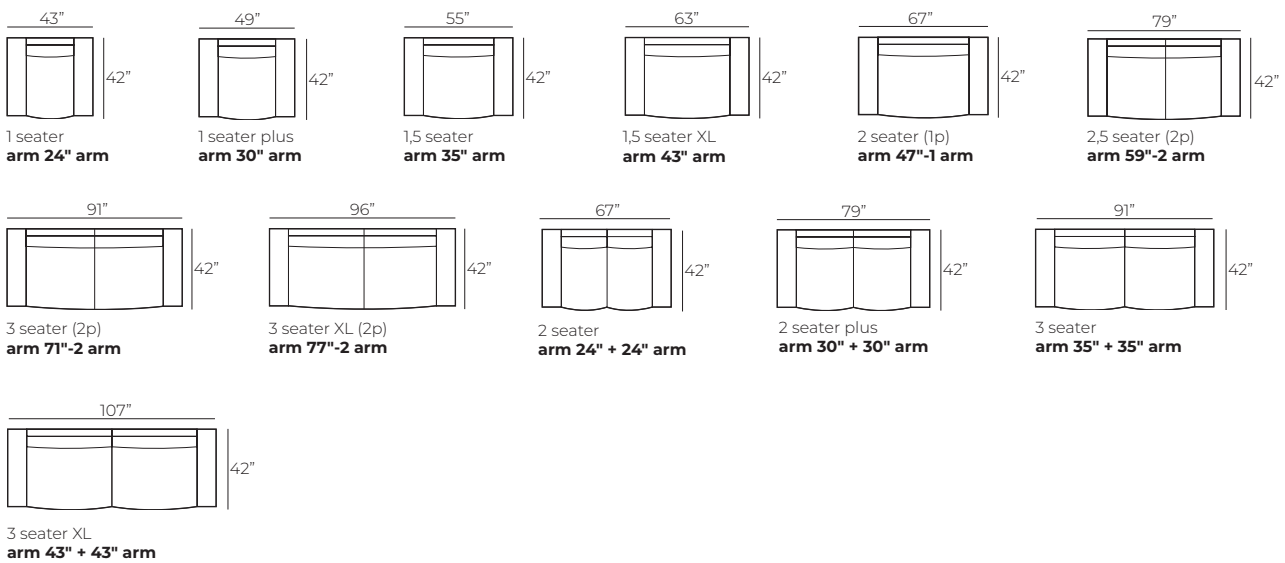

GARDENIA

VILMERS

GARDENIA

Modules with armrest

Scale 1:100

Combinations

Accessories

Footstool
39"x28"