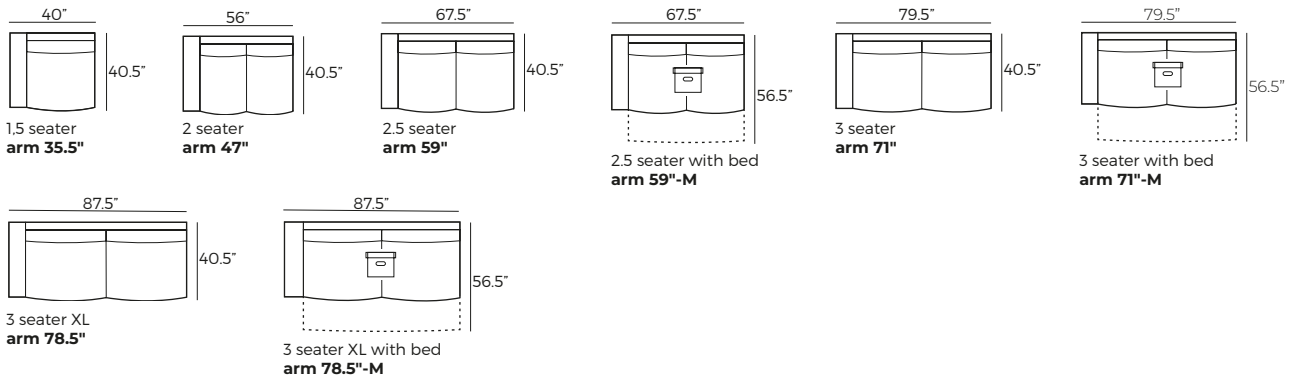

DUO
W 9" x D 37" x H 23"

STYLE
W 3" x D 37" x H 24"

IMPORTANT:

Upholstered furniture is handmade using soft materials, therefore measurements can vary in all modules by up to +/- 1".
Modules and combinations shown in 2D drawings are left-sided. Modules and combinations can be mirrored from left to right.
For an additional fee, the sides of each seater module can be covered in fabric.

Modules (Measurements with DUO armrest)

Scale 1:100

HAZEL

Modules with armrest (Measurements with DUO armrest)

Scale 1:100

Combinations (Measurements with DUO armrest)

Accessories