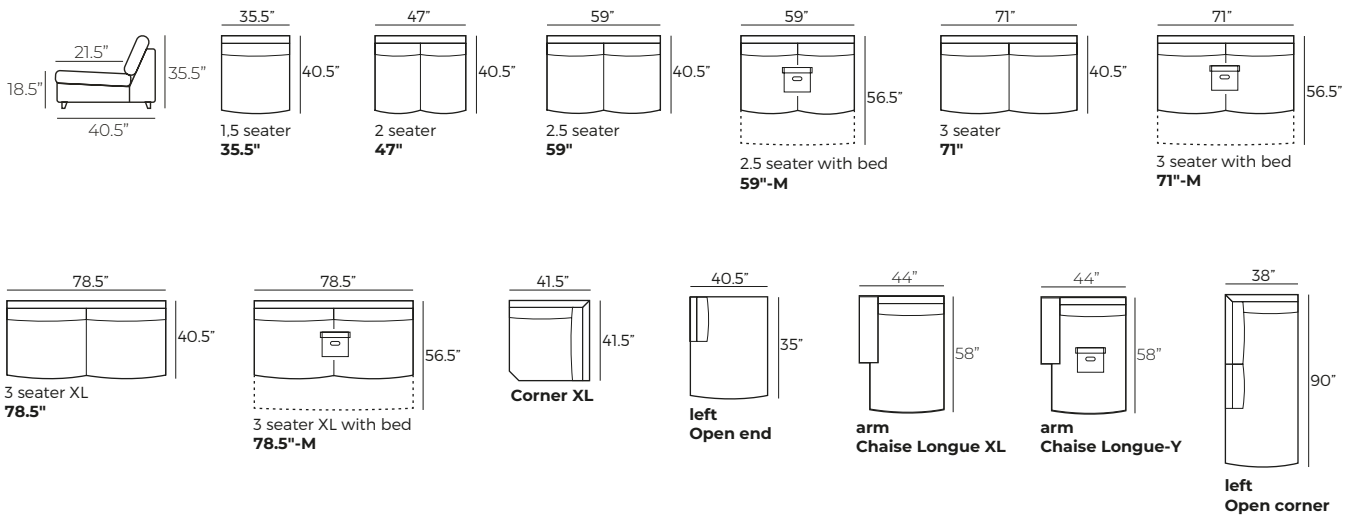

DUO
W 9" x D 37" x H 23"

STYLE
W 3" x D 37" x H 24"

IMPORTANT:

Upholstered furniture is handmade using soft materials, therefore measurements can vary in all modules by up to +/- 1".
Modules and combinations shown in 2D drawings are left-sided. Modules and combinations can be mirrored from left to right.
For an additional fee, the sides of each seater module can be covered in fabric.

Modules (Measurements with DUO armrest)

Scale 1:100

HAZEL

Modules with armrest (Measurements with DUO armrest)

Scale 1:100

Combinations (Measurements with DUO armrest)

Accessories