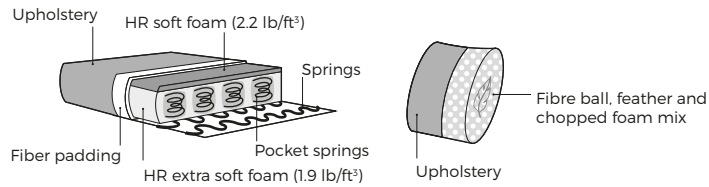

HAZEL

Pocket springs

Sleep

Feathers

Storage

Loose back cushions

Comfort

1. Upholstery

Fabric

2. Legs

4.5"

Black metal
474 with DUO armrest

Black metal
516 with STYLE armrest

3. Armrests

DUO
W 9" x D 37" x H 23"

STYLE
W 3" x D 37" x H 24"

IMPORTANT:

Upholstered furniture is handmade using soft materials, therefore measurements can vary in all modules by up to +/- 1".
Modules and combinations shown in 2D drawings are left-sided. Modules and combinations can be mirrored from left to right.
For an additional fee, the sides of each seater module can be covered in fabric.

Modules (Measurements with DUO armrest)

Scale 1:100