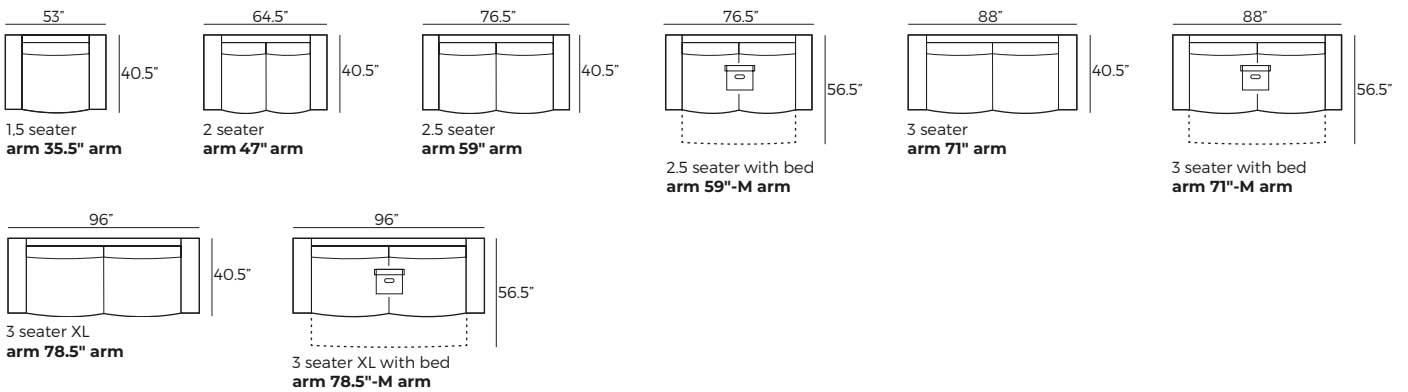

DUO
W 9" x D 37" x H 23"

STYLE
W 3" x D 37" x H 24"

IMPORTANT:

Upholstered furniture is handmade using soft materials, therefore measurements can vary in all modules by up to +/- 1".
Modules and combinations shown in 2D drawings are left-sided. Modules and combinations can be mirrored from left to right.
For an additional fee, the sides of each seater module can be covered in fabric.

Modules (Measurements with DUO armrest)

Scale 1:100

HAZEL

Modules with armrest (Measurements with DUO armrest)

Scale 1:100

Combinations (Measurements with DUO armrest)

Accessories