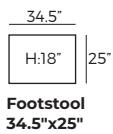

4. Legs

IMPORTANT:

Upholstered furniture is handmade using soft materials, therefore measurements can vary in all modules by up to +/- 1". Modules and combinations shown in 2D drawings are left-sided. Modules and combinations can be mirrored from left to right. For an additional fee, the sides of each seater module can be covered in fabric.

Modules

Scale 1:100

**Vintage leather selection is not available.

REST ASSURED
vilmers.com

Modules

Modules with armrest

Combinations

Accessories