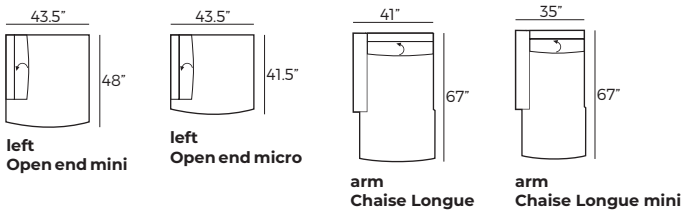

4. Legs

IMPORTANT:

Upholstered furniture is handmade using soft materials, therefore measurements can vary in all modules by up to +/- 1". Modules and combinations shown in 2D drawings are left-sided. Modules and combinations can be mirrored from left to right. For an additional fee, the sides of each seater module can be covered in fabric.

Modules

Scale 1:100

**Vintage leather selection is not available.

REST ASSURED
vilmers.com

Modules

Modules with armrest

Combinations

Accessories