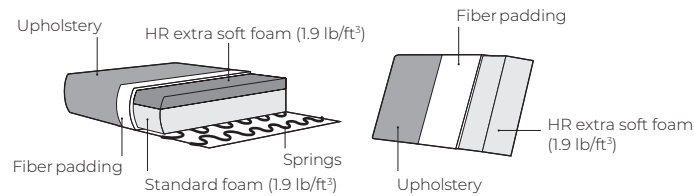

Comfort

1. Upholstery

Leather*

Fabric

* Leather upholstery may require more stitches than fabric upholstery.