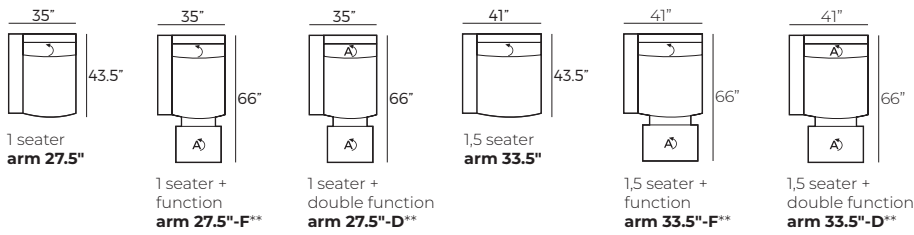

4. Legs

IMPORTANT:

Upholstered furniture is handmade using soft materials, therefore measurements can vary in all modules by up to +/- 1". Modules and combinations shown in 2D drawings are left-sided. Modules and combinations can be mirrored from left to right. For an additional fee, the sides of each seater module can be covered in fabric.

Modules

Scale 1:100

**Vintage leather selection is not available.

REST ASSURED
vilmers.com

Modules

Modules with armrest

Combinations

Accessories