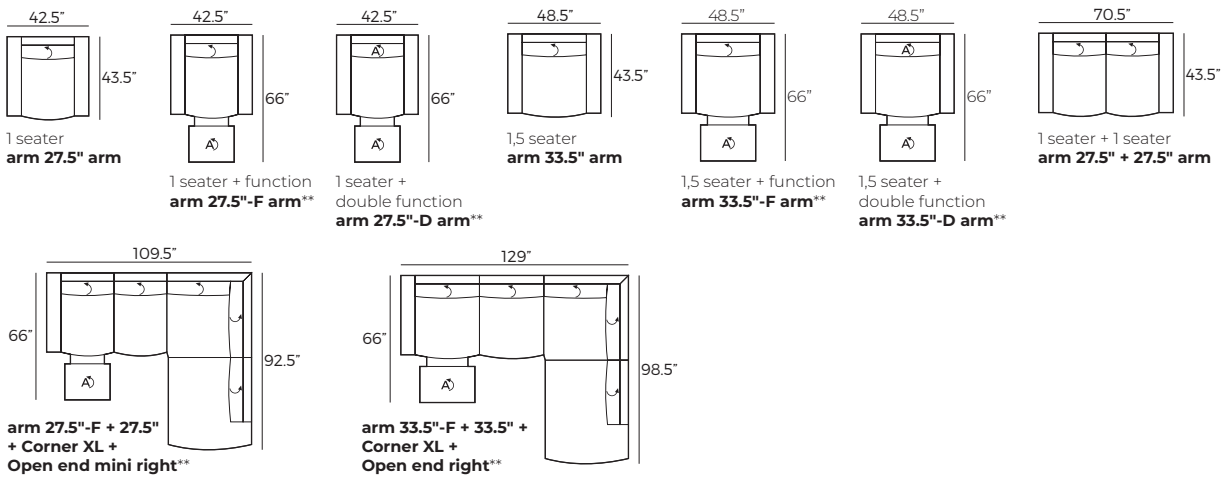

4. Legs

IMPORTANT:

Upholstered furniture is handmade using soft materials, therefore measurements can vary in all modules by up to +/- 1". Modules and combinations shown in 2D drawings are left-sided. Modules and combinations can be mirrored from left to right. For an additional fee, the sides of each seater module can be covered in fabric.

Modules

Scale 1:100

**Vintage leather selection is not available.

REST ASSURED
vilmers.com

Modules

Modules with armrest

Combinations

Accessories