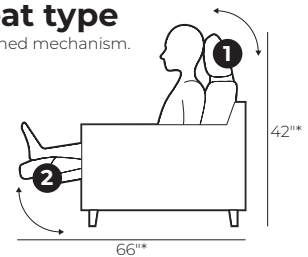

* Leather upholstery may require more stitches than fabric upholstery.

2. Headrest & seat type

* Measurements for fully opened mechanism.

- 1 Manual ↗ / Electrical ↻
- 2 Electrical ↻

3. Multicolour Option

4. Legs

IMPORTANT:

Upholstered furniture is handmade using soft materials, therefore measurements can vary in all modules by up to +/- 1". Modules and combinations shown in 2D drawings are left-sided. Modules and combinations can be mirrored from left to right. For an additional fee, the sides of each seater module can be covered in fabric.