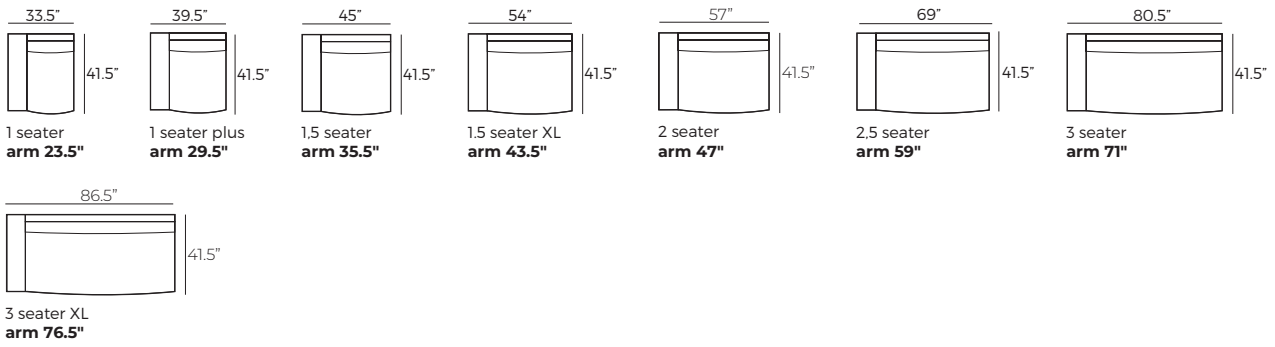

ROCK

Modules with armrest

Scale 1:100