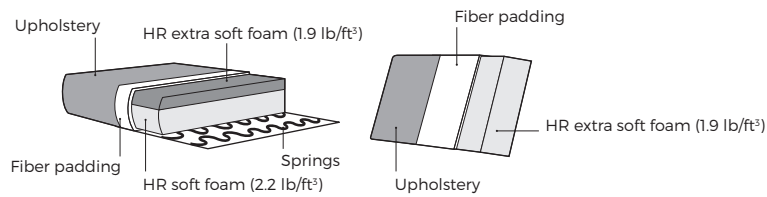

ROCK

VILMERS

ROCK

Covered sides

Fix cushions

Comfort

1. Upholstery

Leather*

Fabric

* Leather and fabric upholstery contain the same number of stitches.

2. Legs

345 Black Metal

IMPORTANT:

Upholstered furniture is handmade using soft materials, therefore measurements can vary in all modules by up to +/- 1". Modules and combinations shown in 2D drawings are left-sided. Modules and combinations can be mirrored from left to right.

Each module of this product has different width of vertical seam splitting gaps, so you can get an uneven visual appearance when connecting different modules.

Modules

Scale 1:100

REST ASSURED
vilmers.com