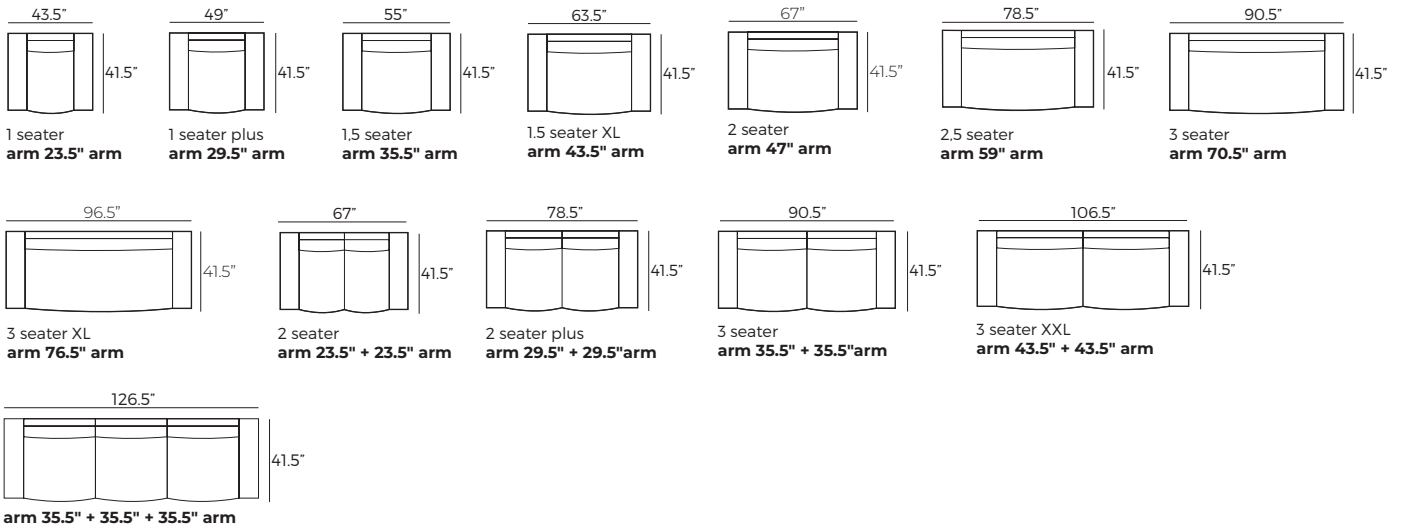

Combinations