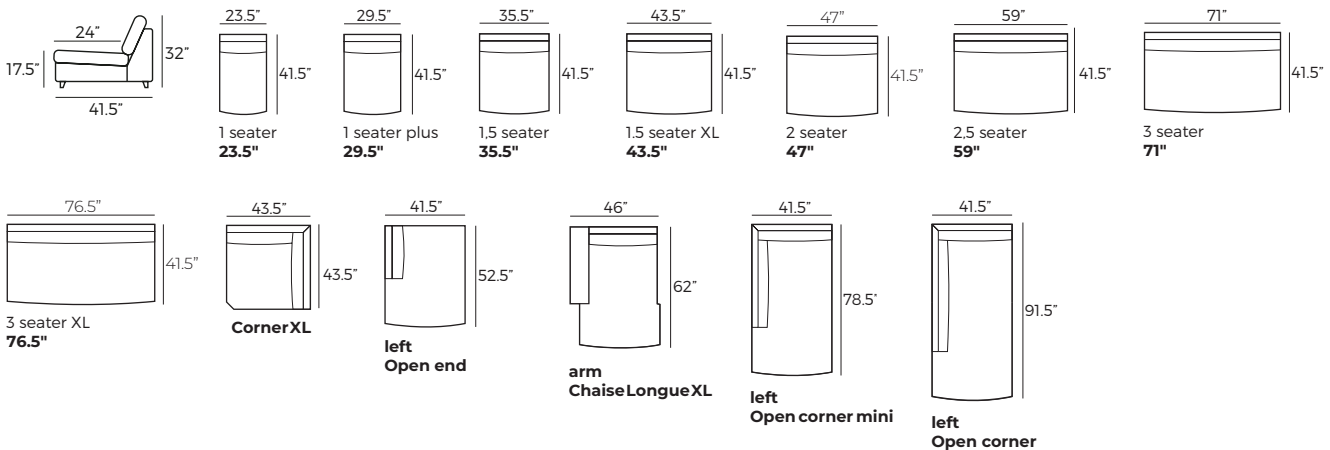

Fabric

* Leather and fabric upholstery contain the same number of stitches.

2. Legs

345 Black Metal

IMPORTANT:

Upholstered furniture is handmade using soft materials, therefore measurements can vary in all modules by up to +/- 1". Modules and combinations shown in 2D drawings are left-sided. Modules and combinations can be mirrored from left to right.

Each module of this product has different width of vertical seam splitting gaps, so you can get an uneven visual appearance when connecting different modules.

Modules

Scale 1:100

REST ASSURED
vilmers.com