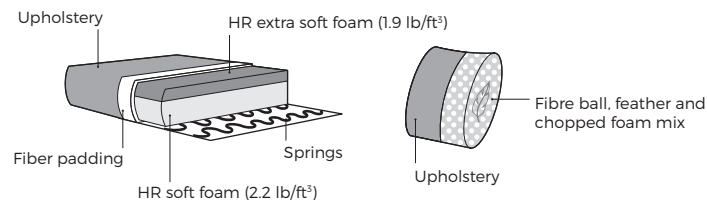

SMILE

VILMERS

SMILE

Feathers

Loose cushions

Removable cover

Comfort

1. Upholstery

364
Black coloured lacquer Silver

IMPORTANT:

Upholstered furniture is handmade using soft materials, therefore measurements can vary in all modules by up to +/- 1".
Modules and combinations shown in 2D drawings are left-sided. Modules and combinations can be mirrored from left to right.
For an additional fee, the sides of each seater module can be covered in fabric.