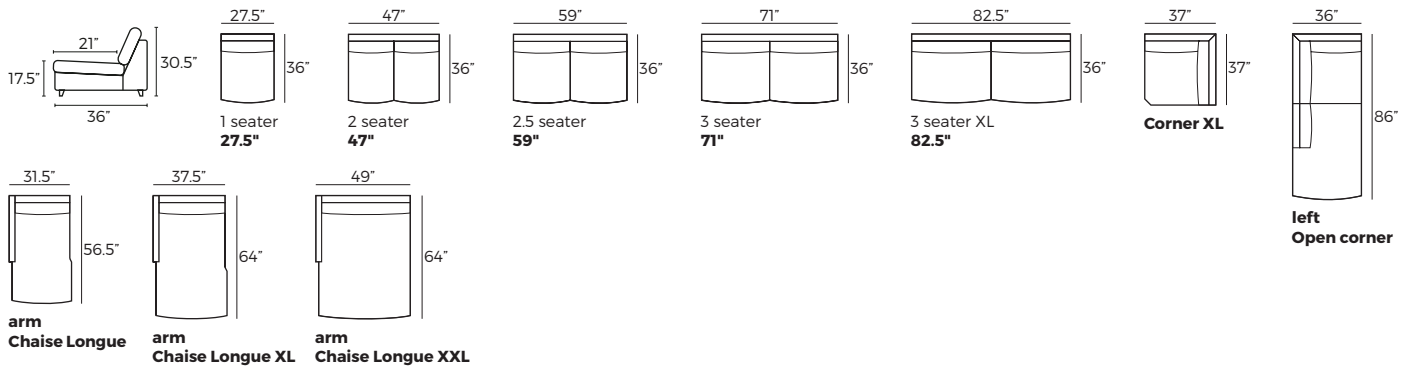

364
Black coloured lacquer Silver

IMPORTANT:

Upholstered furniture is handmade using soft materials, therefore measurements can vary in all modules by up to +/- 1".
Modules and combinations shown in 2D drawings are left-sided. Modules and combinations can be mirrored from left to right.
For an additional fee, the sides of each seater module can be covered in fabric.

Modules

Scale 1:100

SMILE

Modules with armrest

Scale 1:100

Combinations

Accessories